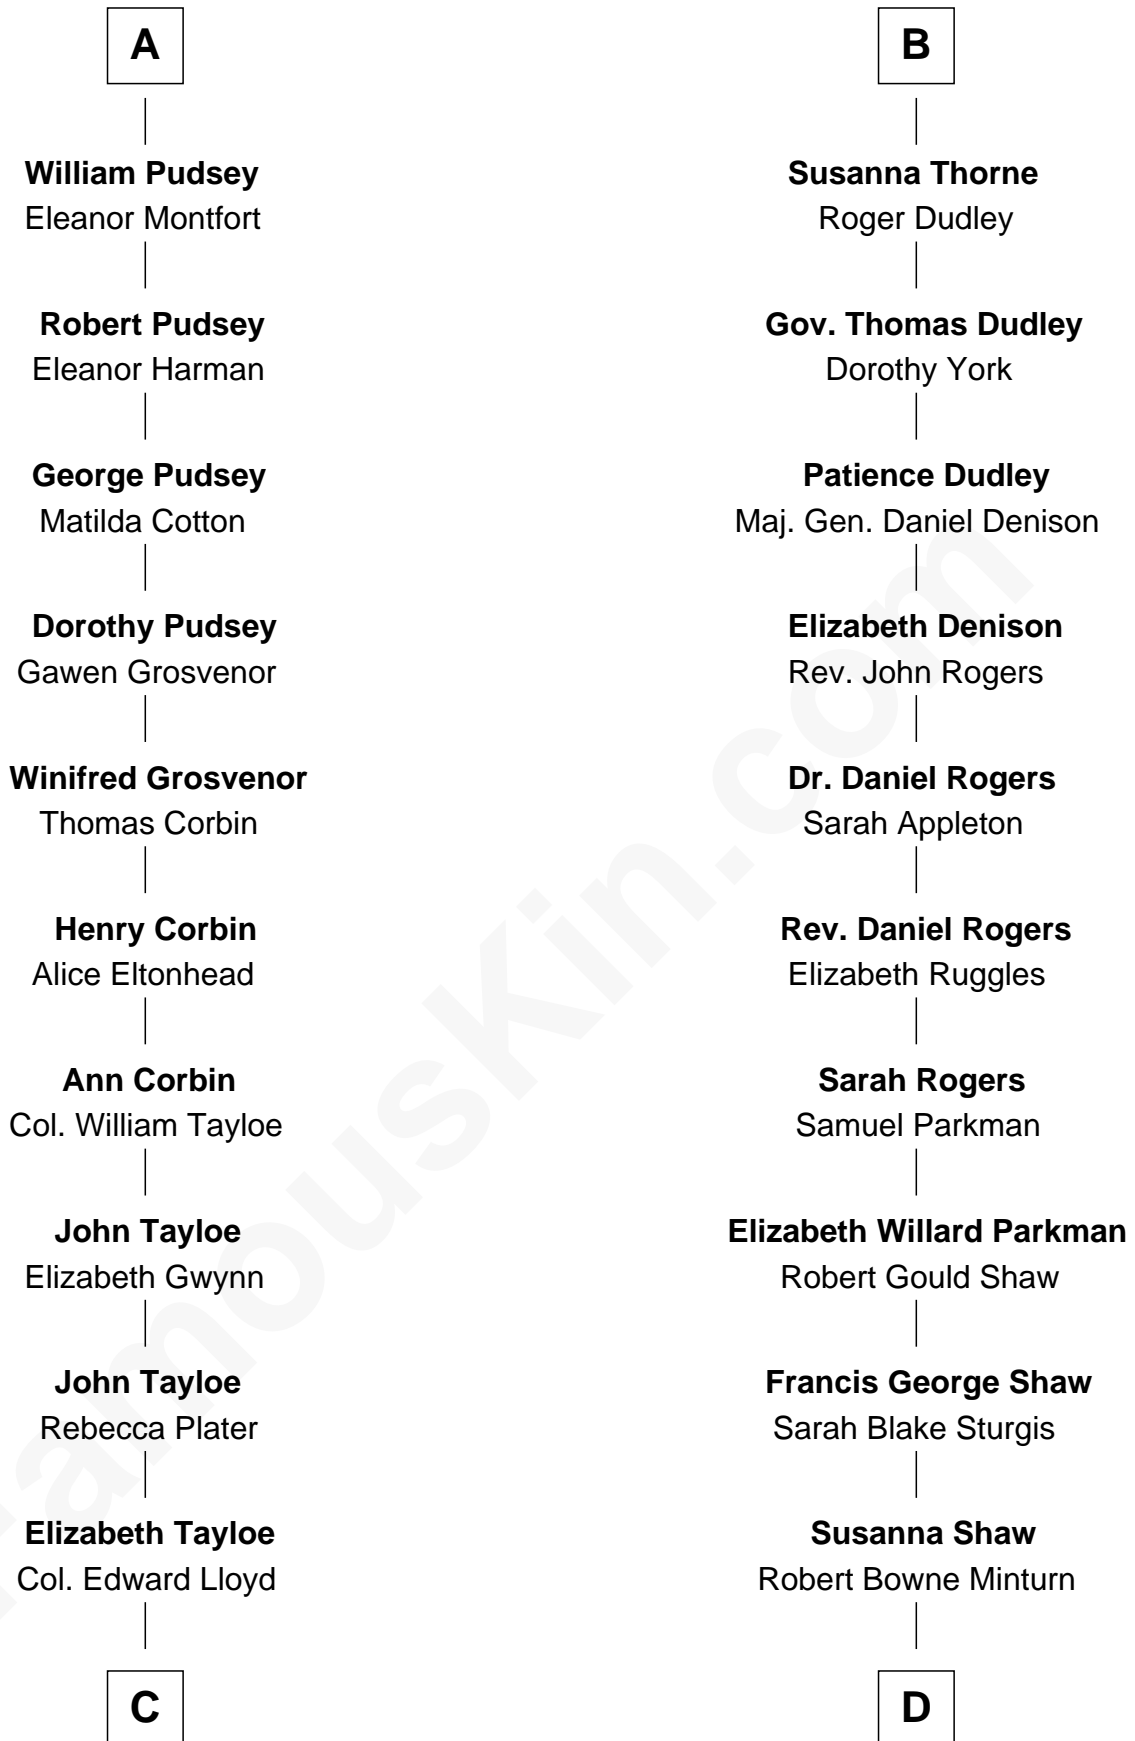

FamousKin.com

Relationship Chart of Thomas Hunt Morgan

Nobel Prize Winner in Physiology or Medicine

20th cousin of

Kyra Sedgwick

TV and Movie Actress

C

Mary Tayloe Lloyd

Francis Scott Key

Elizabeth Phoebe Key

Charles Howard

Ellen Key Howard

Charlton Hunt Morgan

Thomas Hunt Morgan

Nobel Prize Winner

D