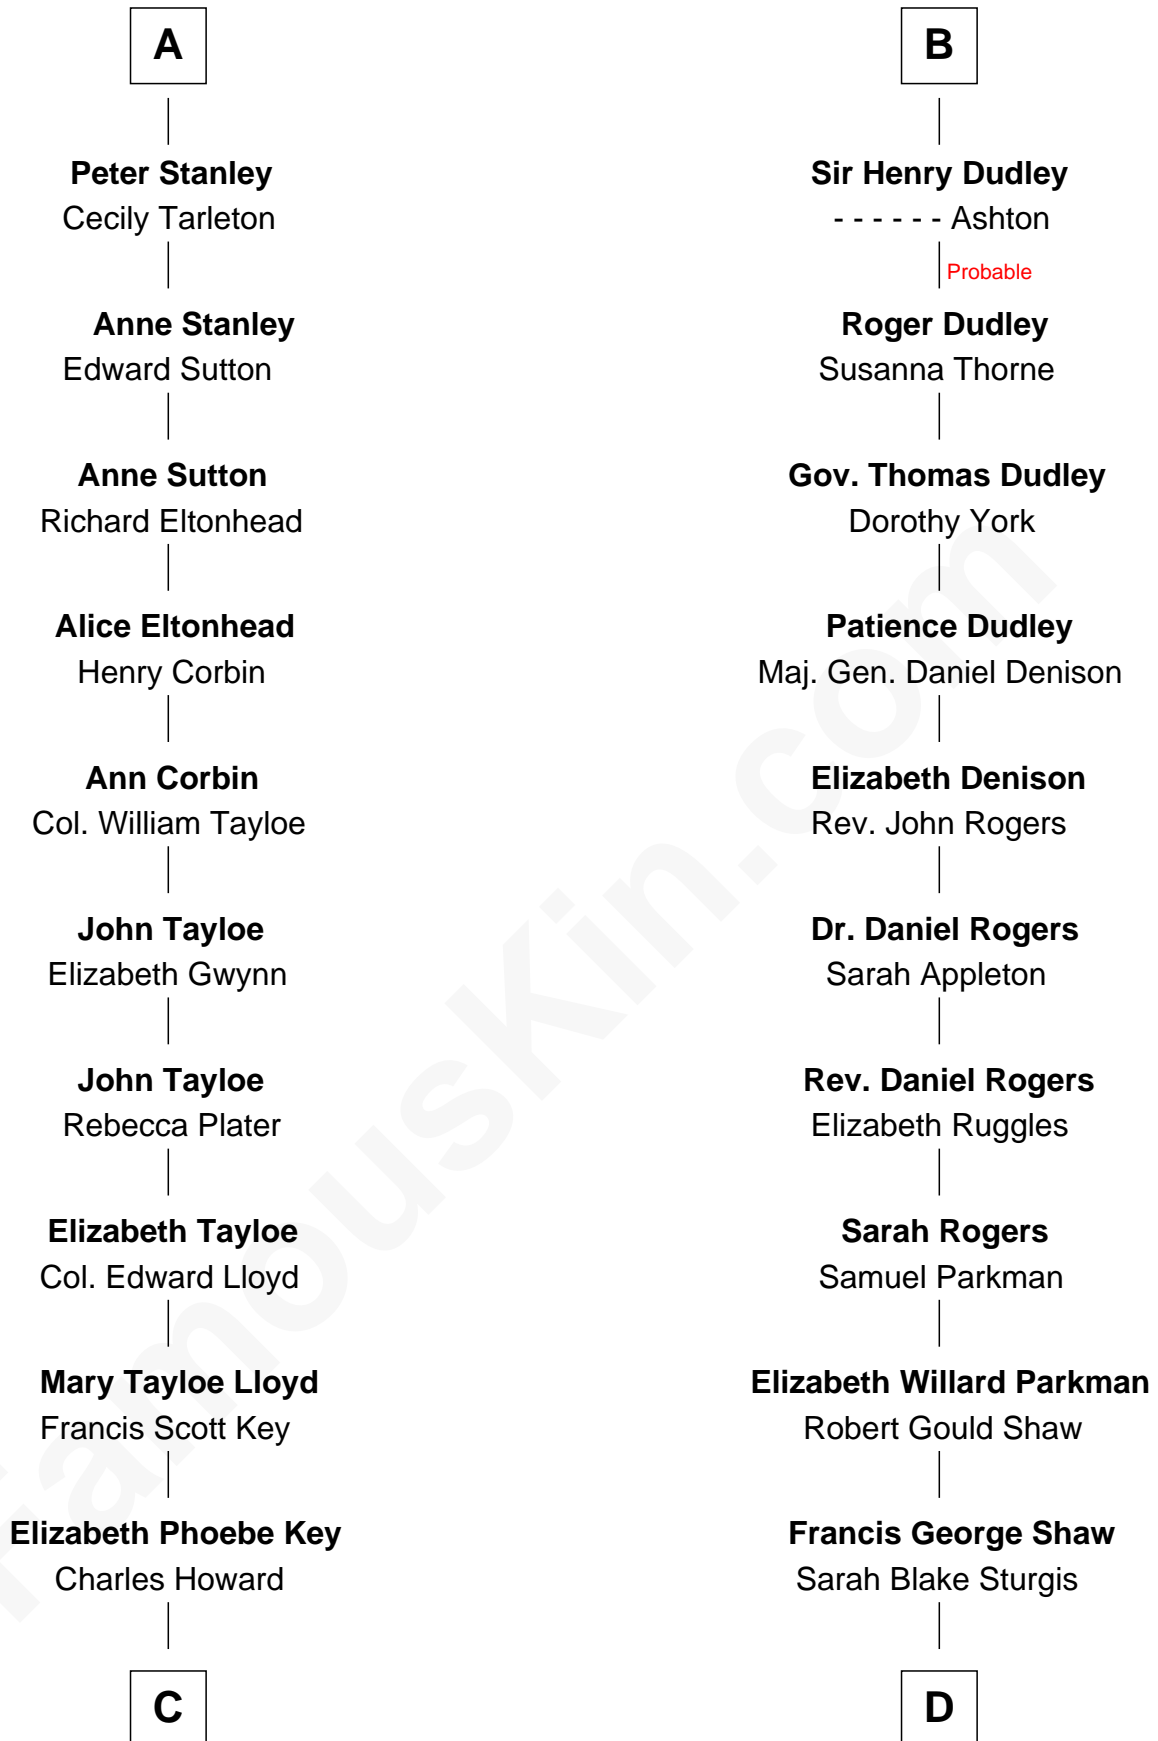

## Relationship Chart of

### Thomas Hunt Morgan

*Nobel Prize Winner in Physiology or Medicine*

18th cousin 3 times removed of

**Kyra Sedgwick**

*TV and Movie Actress*

**Sir Robert de Holland**

Maude la Zouche

**C**

**Ellen Key Howard**  
Charlton Hunt Morgan

**Thomas Hunt Morgan**  
*Nobel Prize Winner*

**D**

**Susanna Shaw**  
Robert Bowne Minturn

**Sarah May Minturn**  
Henry Dwight Sedgwick

**Robert Minturn Sedgwick**  
Helen Peabody

**Henry Dwight Sedgwick**  
Patricia Ann Rosenwald

**Kyra Sedgwick**  
*TV and Movie Actress*