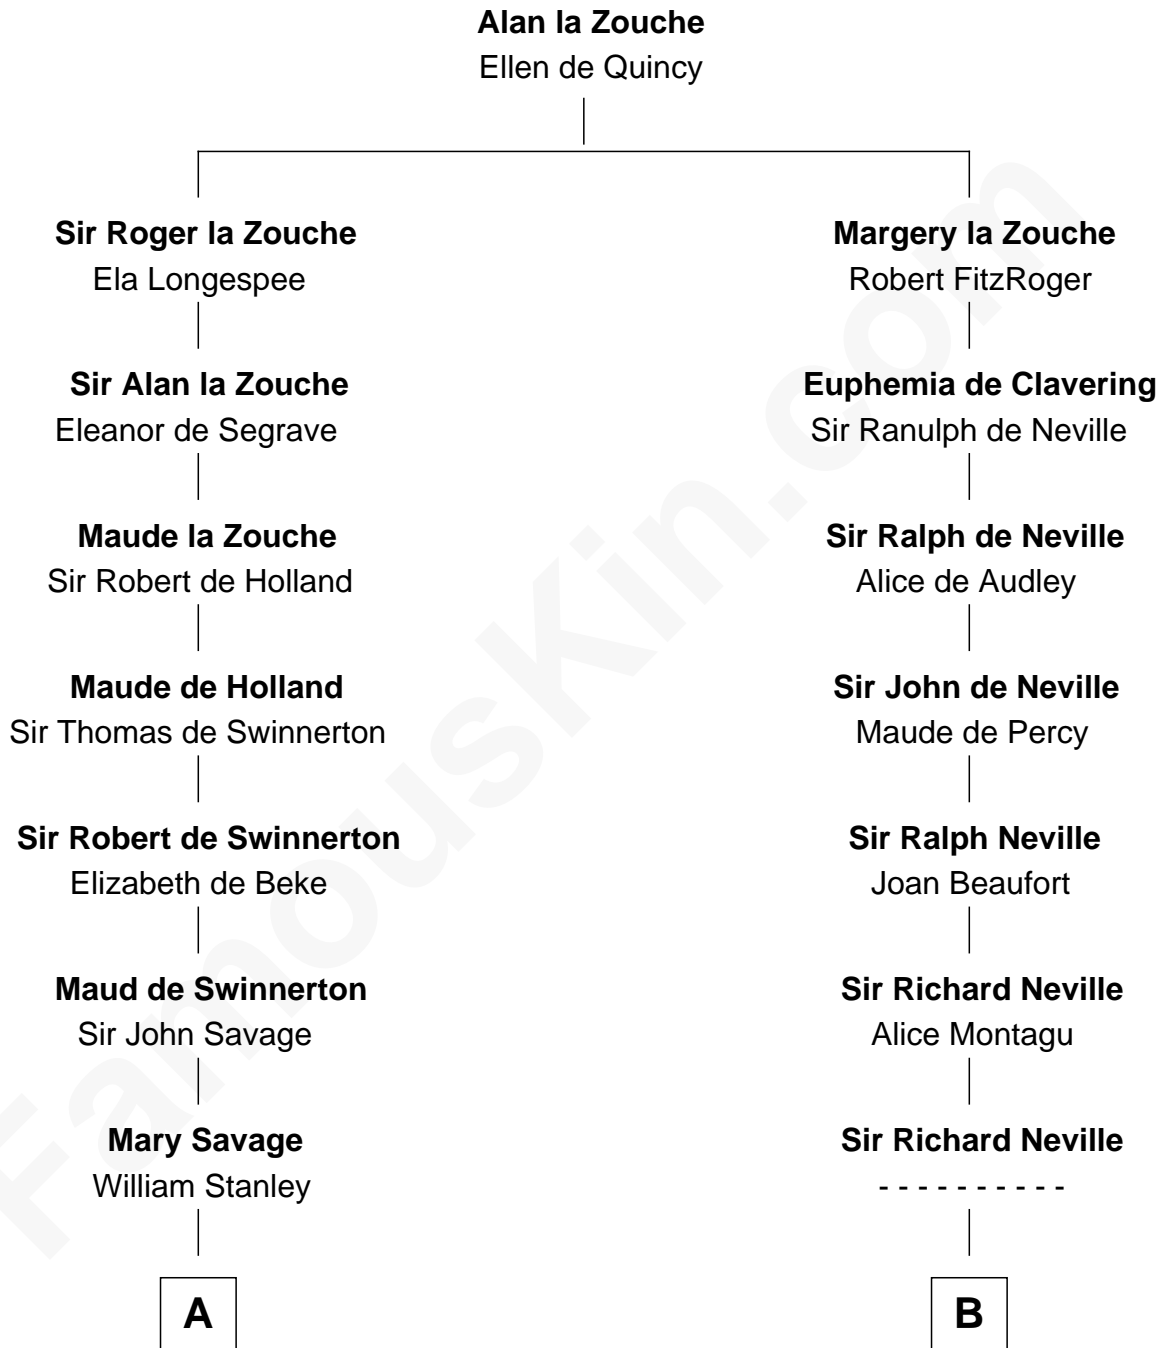

## Relationship Chart of

### Thomas Hunt Morgan

*Nobel Prize Winner in Physiology or Medicine*

17th cousin 4 times removed of

### Fletcher Christian

*Leader of the mutiny on the Bounty*

**C**

**Elizabeth Tayloe**  
Col. Edward Lloyd

**Mary Tayloe Lloyd**  
Francis Scott Key

**Elizabeth Phoebe Key**  
Charles Howard

**Ellen Key Howard**  
Charlton Hunt Morgan