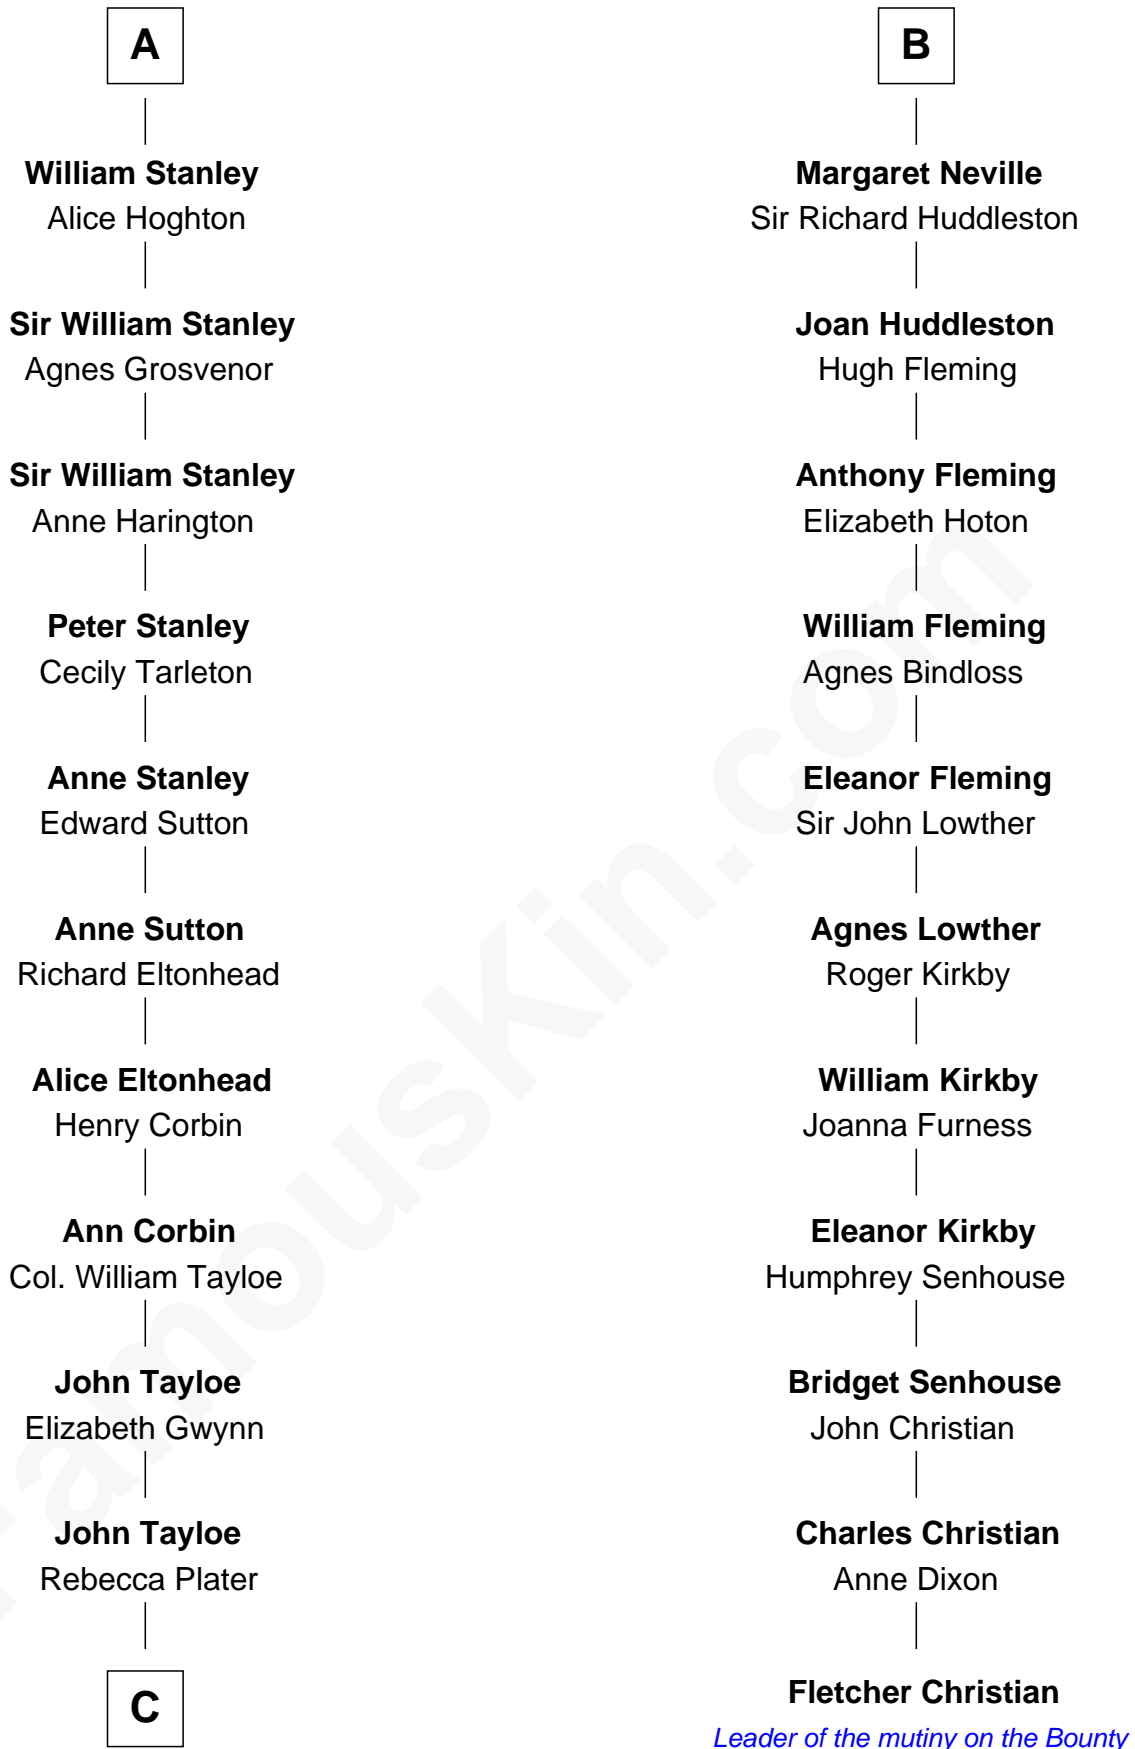

## Relationship Chart of

### Thomas Hunt Morgan

*Nobel Prize Winner in Physiology or Medicine*

17th cousin 4 times removed of

### Fletcher Christian

*Leader of the mutiny on the Bounty*

**C**

**Elizabeth Tayloe**  
Col. Edward Lloyd

**Mary Tayloe Lloyd**  
Francis Scott Key

**Elizabeth Phoebe Key**  
Charles Howard

**Ellen Key Howard**  
Charlton Hunt Morgan