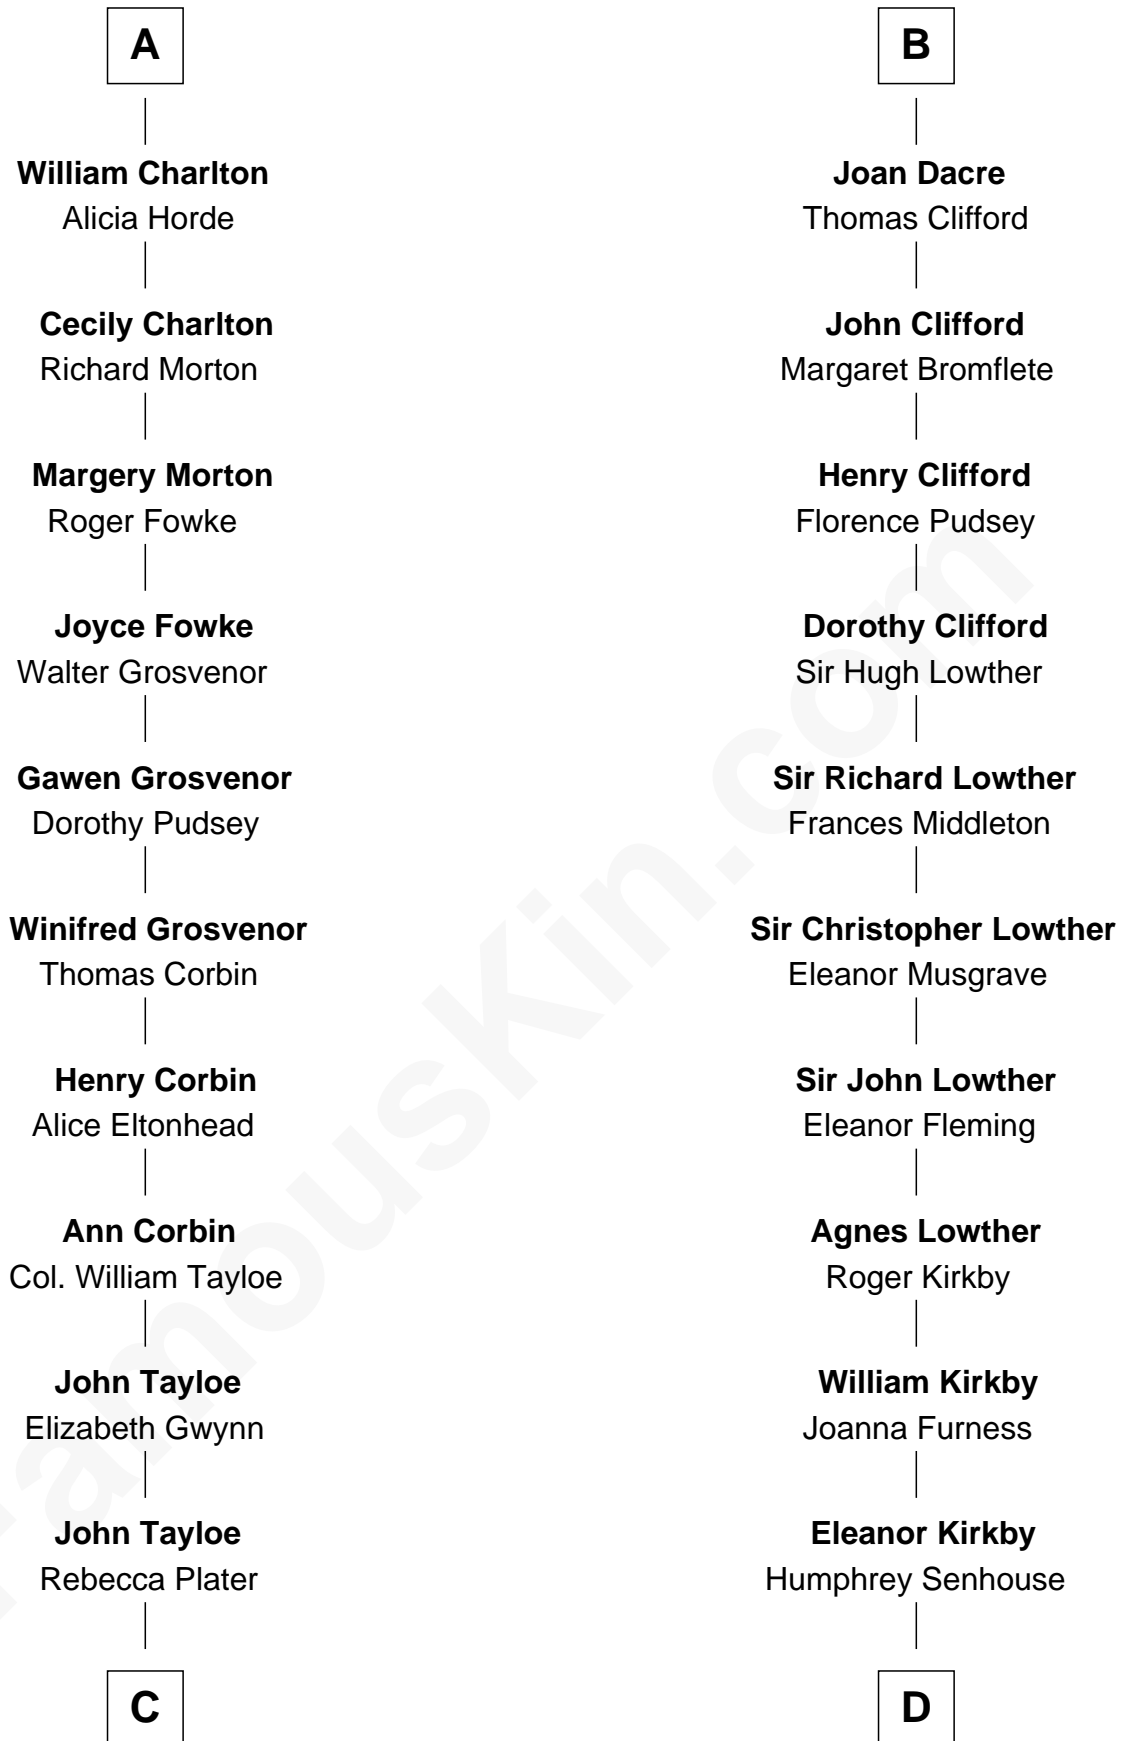

FamousKin.com

Relationship Chart of

Thomas Hunt Morgan

Nobel Prize Winner in Physiology or Medicine

19th cousin 2 times removed of

Fletcher Christian

Leader of the mutiny on the Bounty

Sir Roger de Somery

Nichole d'Aubenev

C

Elizabeth Tayloe
Col. Edward Lloyd

Mary Tayloe Lloyd
Francis Scott Key

Elizabeth Phoebe Key
Charles Howard

Ellen Key Howard
Charlton Hunt Morgan

Thomas Hunt Morgan
Nobel Prize Winner

D

Bridget Senhouse
John Christian

Charles Christian
Anne Dixon

Fletcher Christian
Leader of the mutiny on the Bounty