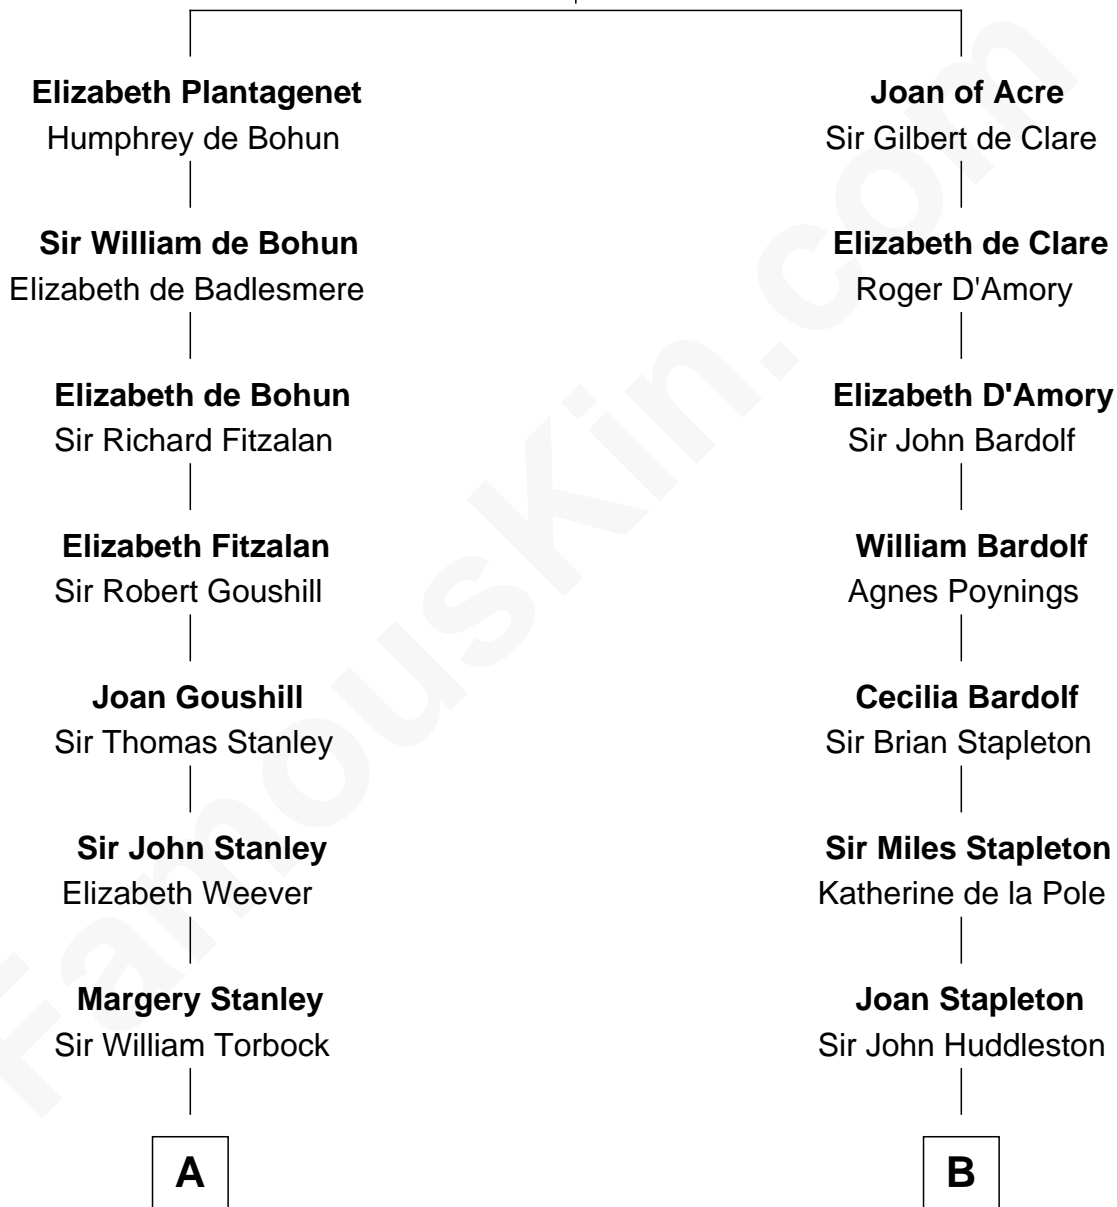

FamousKin.com

Relationship Chart of

Thomas Hunt Morgan

Nobel Prize Winner in Physiology or Medicine

16th cousin 3 times removed of

Fletcher Christian

Leader of the mutiny on the Bounty

King Edward I
Eleanor of Castile

C

Elizabeth Phoebe Key

Charles Howard

Ellen Key Howard

Charlton Hunt Morgan

Thomas Hunt Morgan

Nobel Prize Winner

FamousKin.com