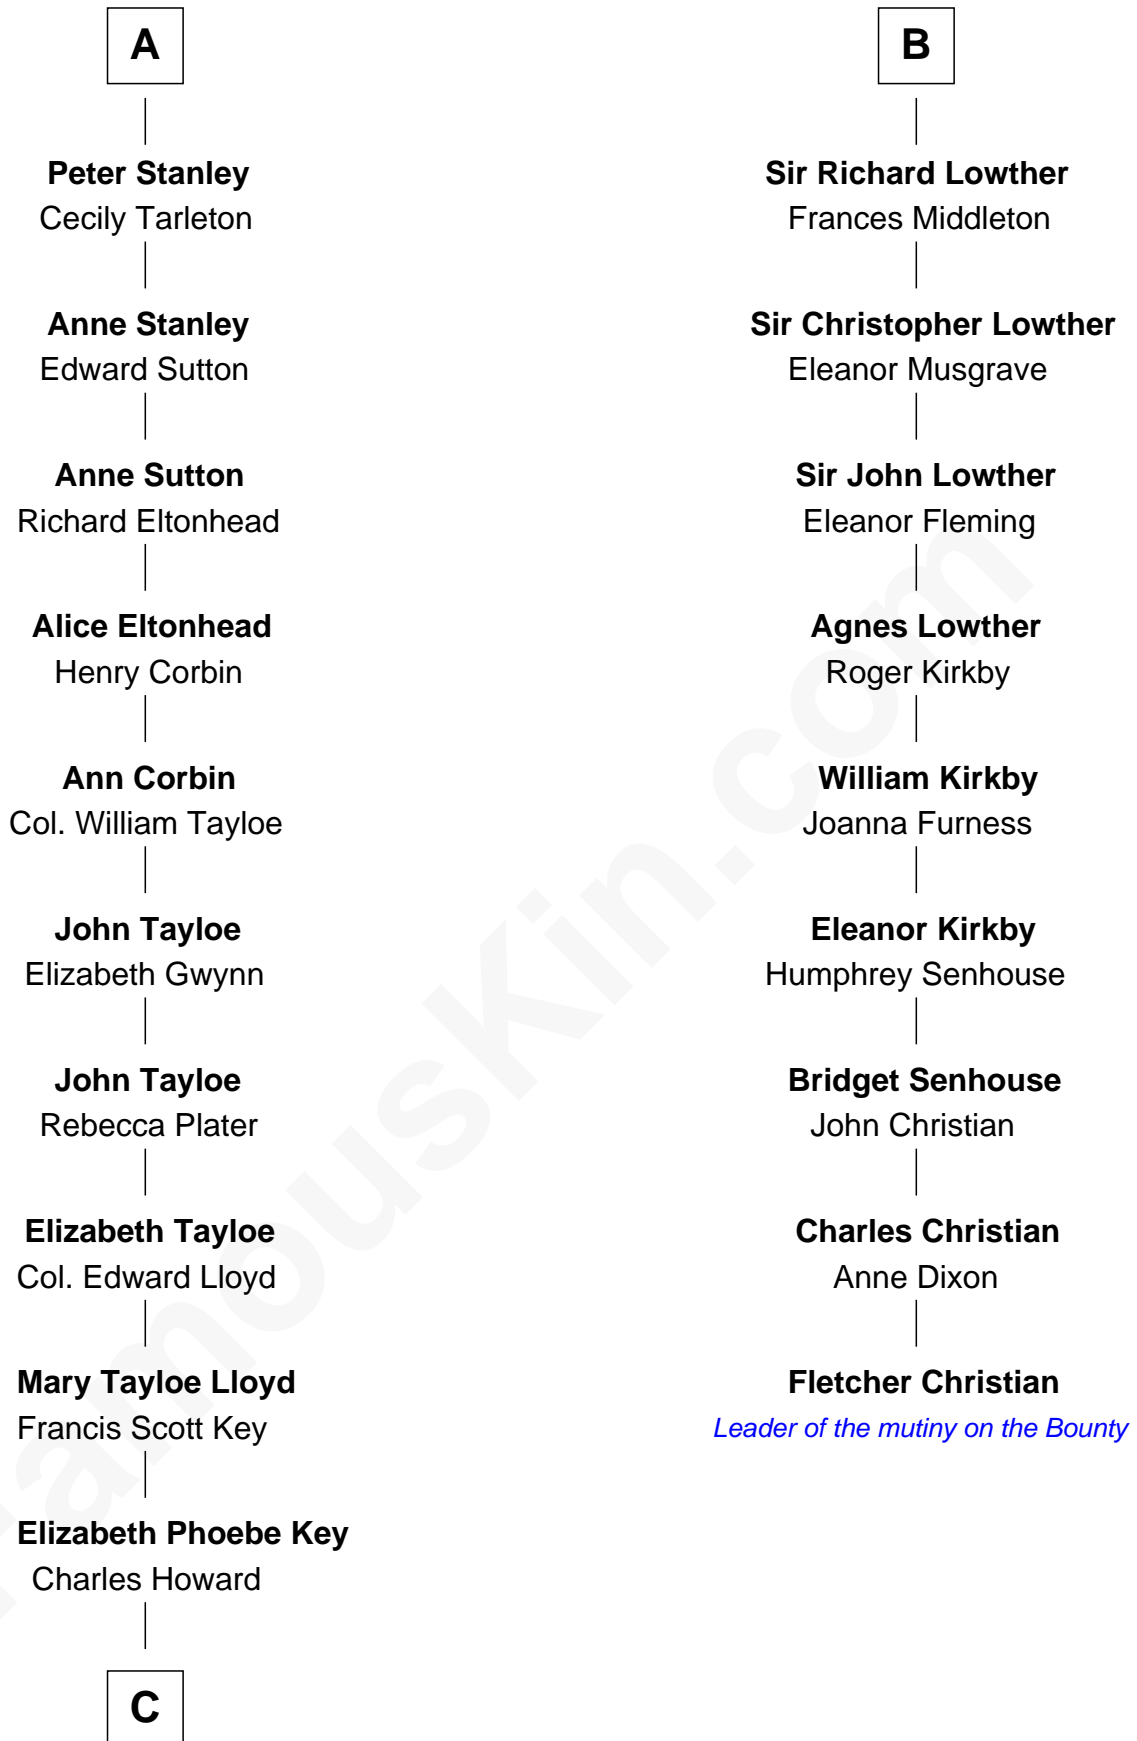

## Relationship Chart of

### Thomas Hunt Morgan

*Nobel Prize Winner in Physiology or Medicine*

15th cousin 3 times removed of

### Fletcher Christian

*Leader of the mutiny on the Bounty*

C

Ellen Key Howard  
Charlton Hunt Morgan

Thomas Hunt Morgan  
*Nobel Prize Winner*

FamousKin.com