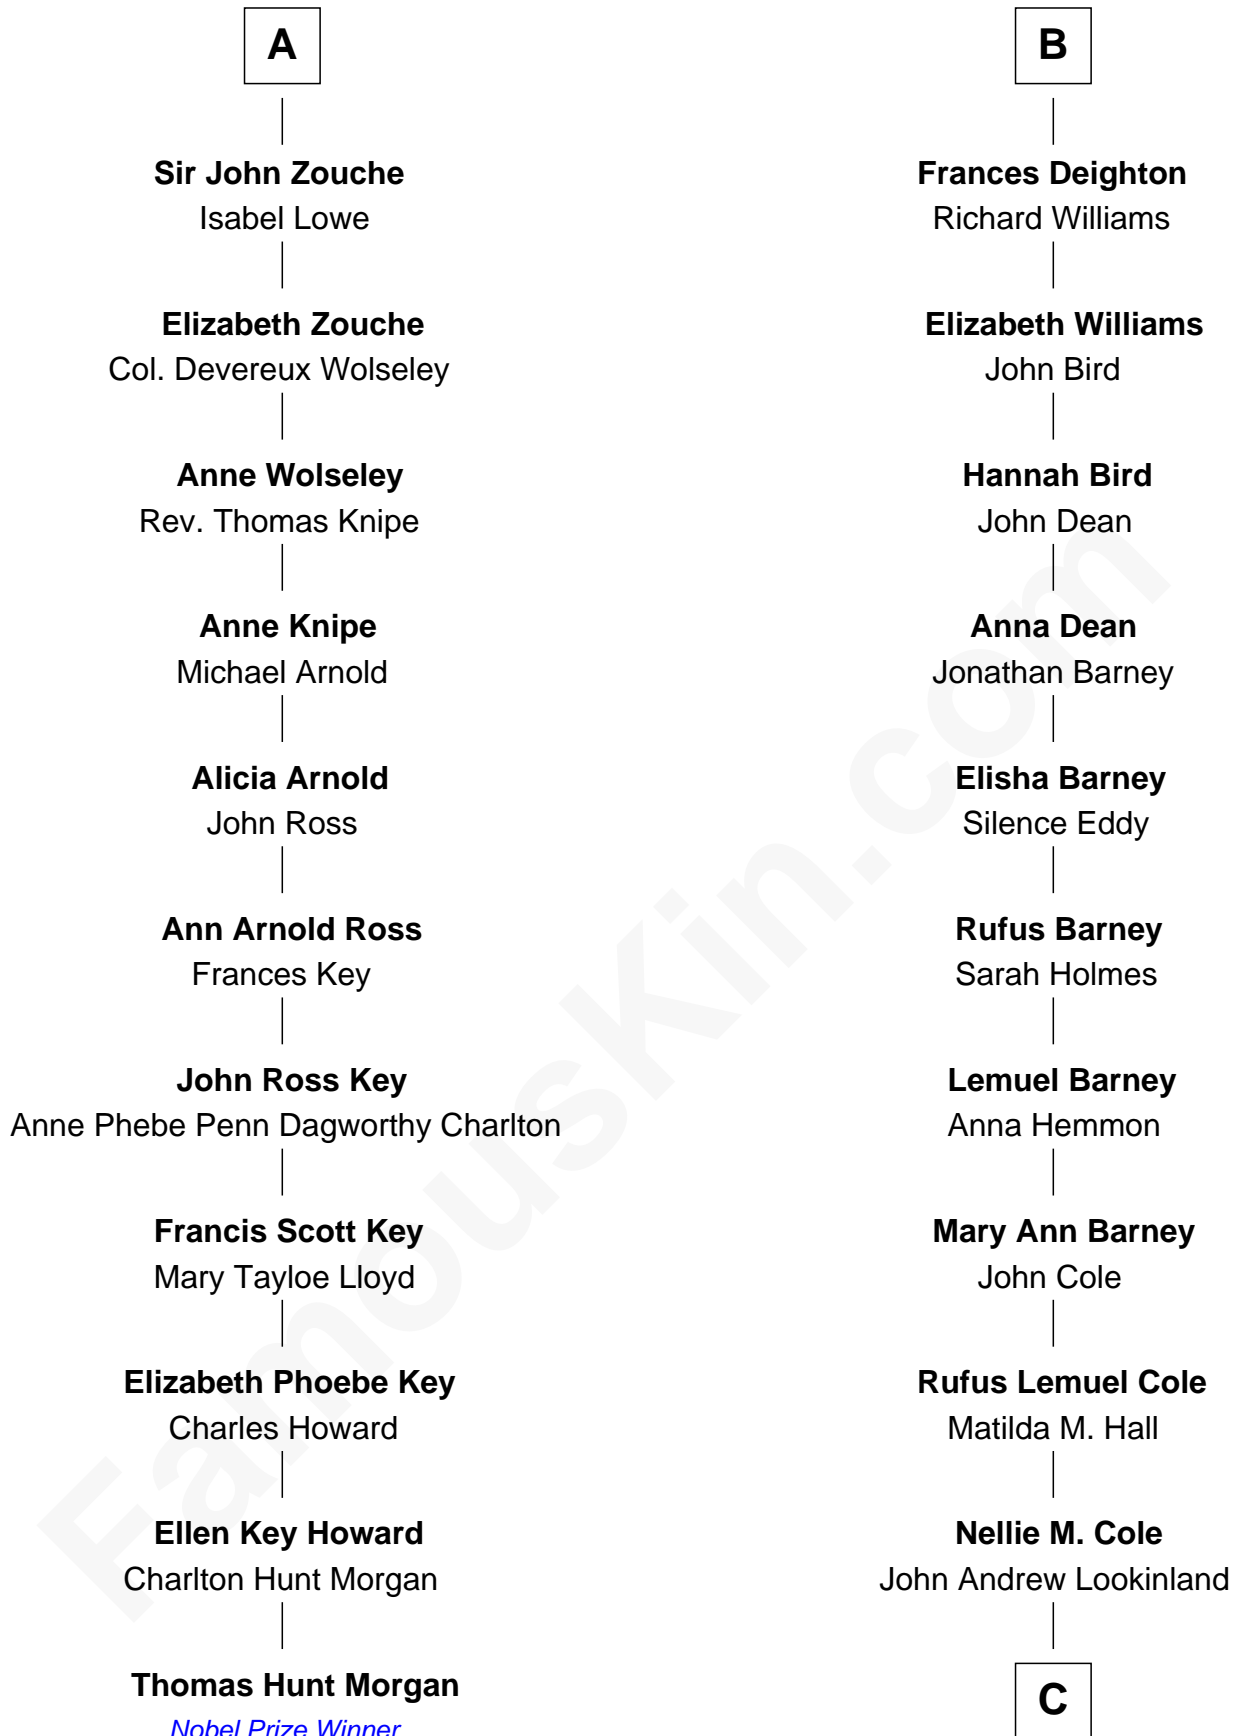

FamousKin.com

Relationship Chart of

Thomas Hunt Morgan

Nobel Prize Winner in Physiology or Medicine

17th cousin 2 times removed of

Michael Lookinland

TV Actor

C

Orrin Paul Lookinland

Madeline Tait

Paul Russell Lookinland

Karen Ruth McKinney

Michael Lookinland

TV Actor

FamousKin.com