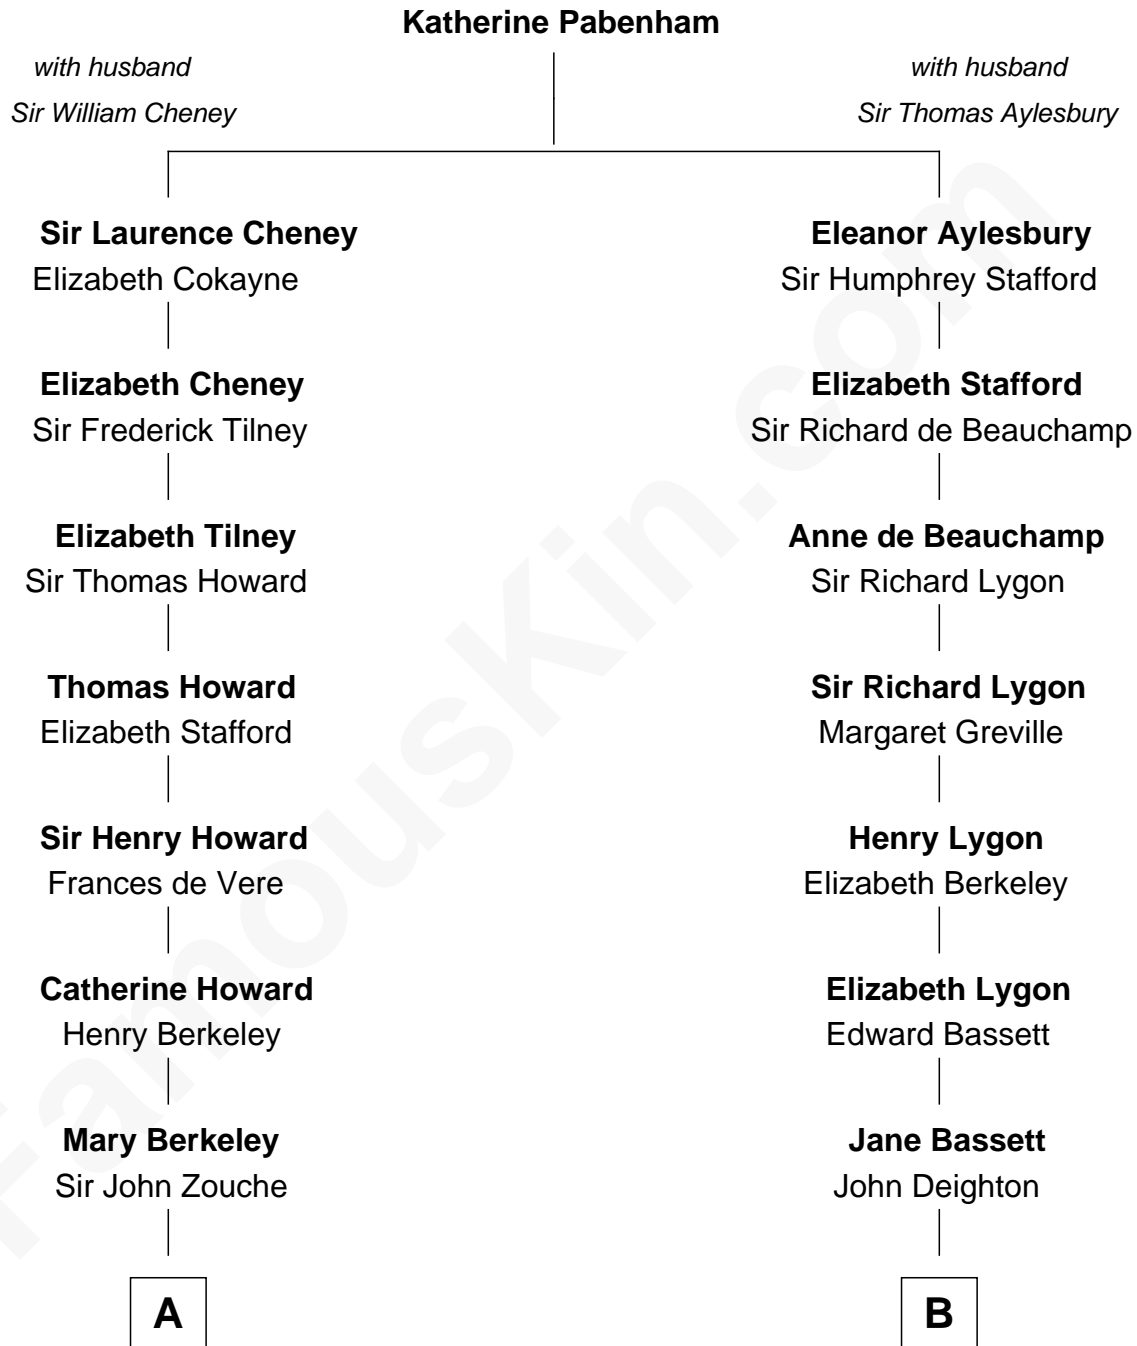

FamousKin.com

Relationship Chart of

Thomas Hunt Morgan

Nobel Prize Winner in Physiology or Medicine

17th cousin 2 times removed of

Michael Lookinland

TV Actor

C

Orrin Paul Lookinland

Madeline Tait

Paul Russell Lookinland

Karen Ruth McKinney

Michael Lookinland

TV Actor

FamousKin.com