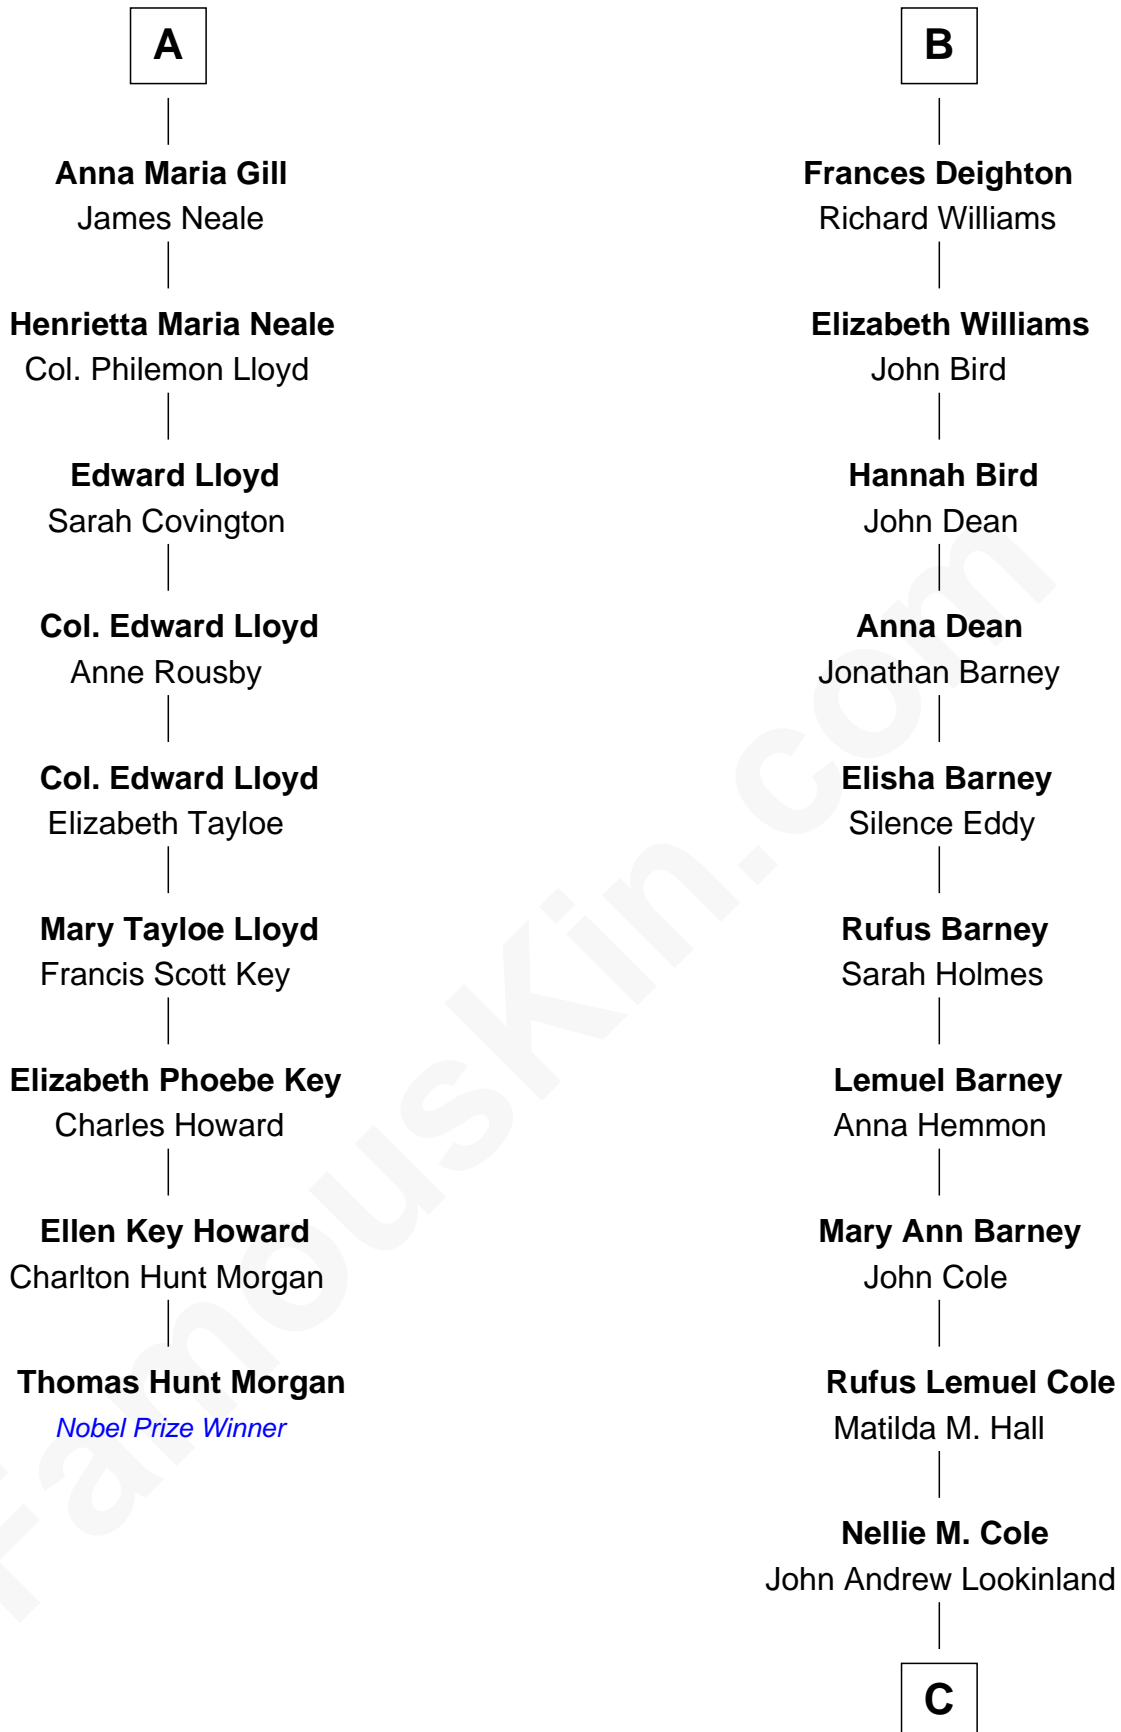

FamousKin.com

Relationship Chart of

Thomas Hunt Morgan

Nobel Prize Winner in Physiology or Medicine

15th cousin 4 times removed of

Michael Lookinland

TV Actor

C

Orrin Paul Lookinland

Madeline Tait

Paul Russell Lookinland

Karen Ruth McKinney

Michael Lookinland

TV Actor

FamousKin.com