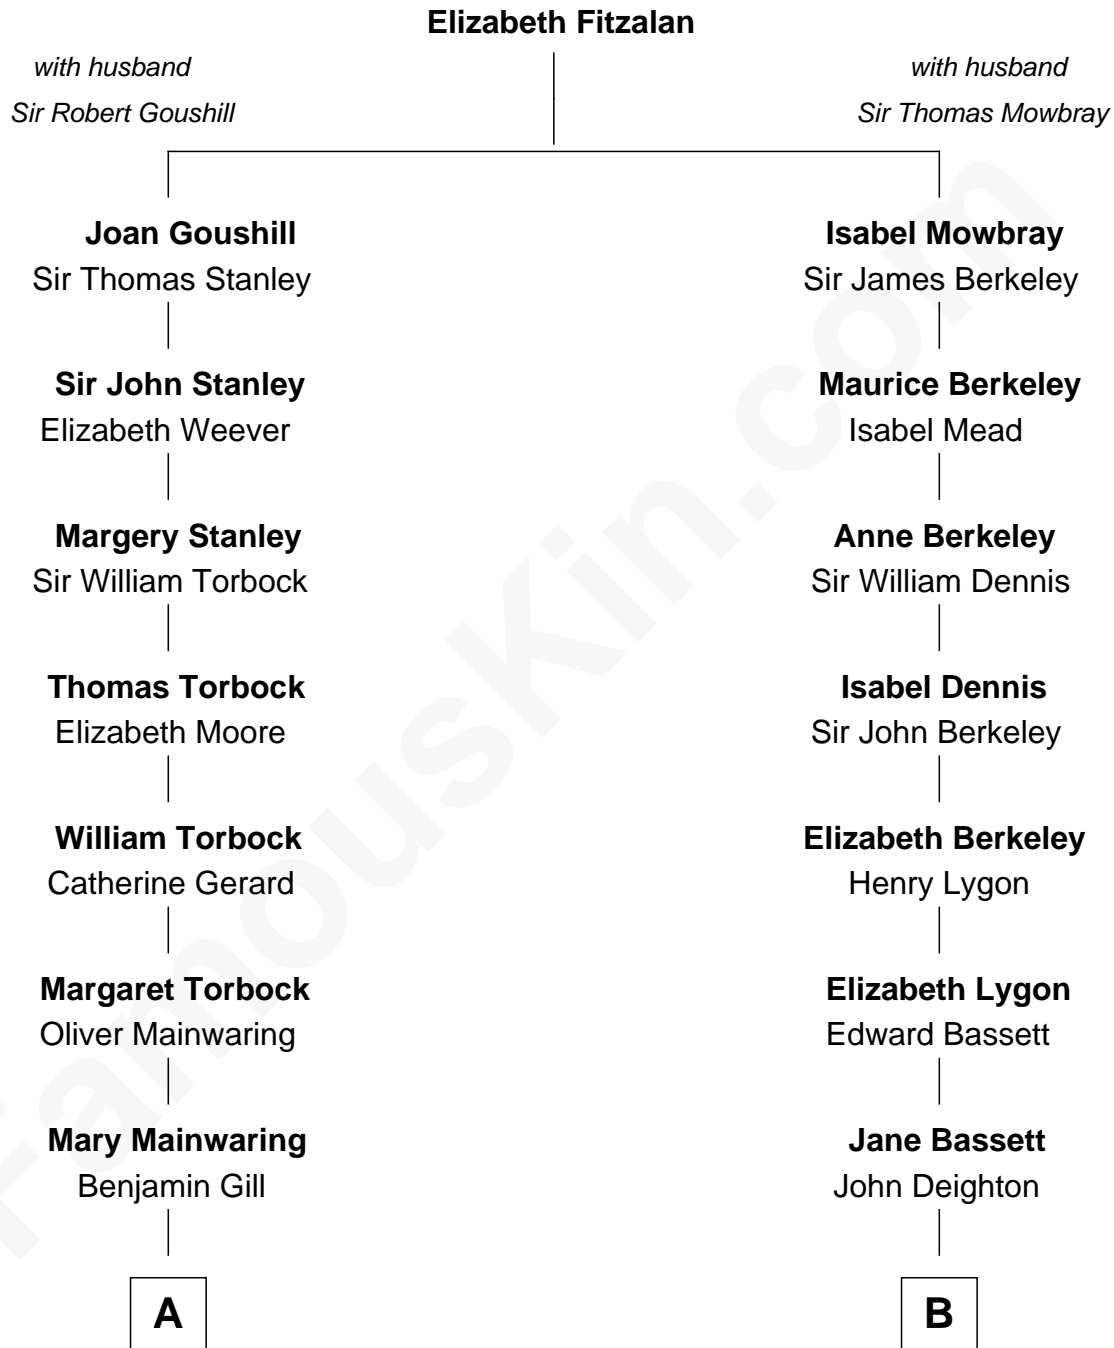

FamousKin.com

Relationship Chart of

Thomas Hunt Morgan

Nobel Prize Winner in Physiology or Medicine

15th cousin 4 times removed of

Michael Lookinland

TV Actor

C