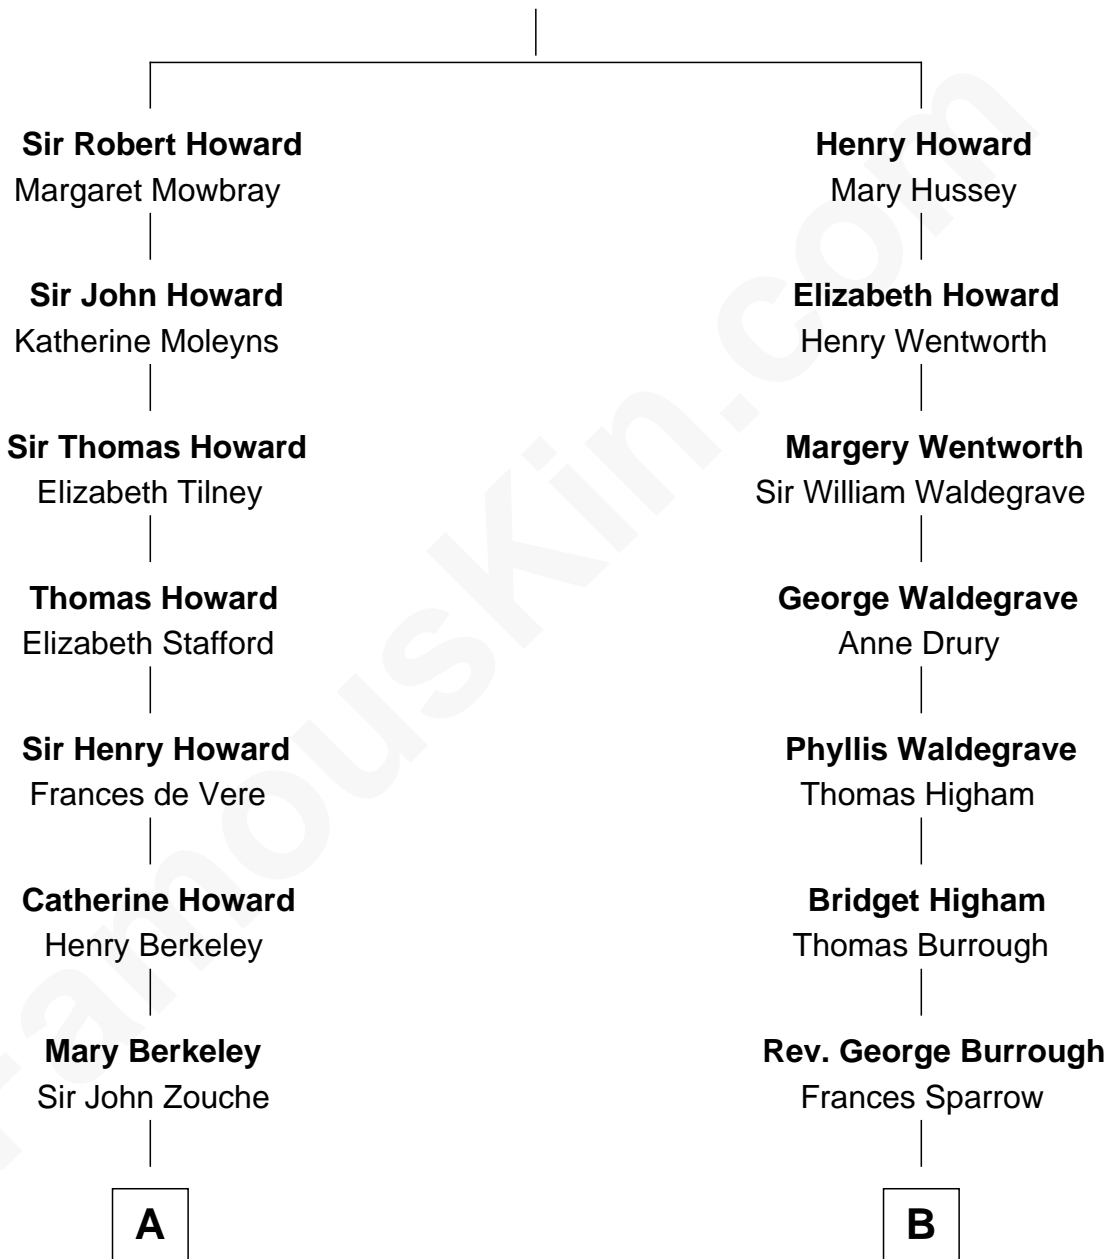

Sir John Howard

Alice Tendring