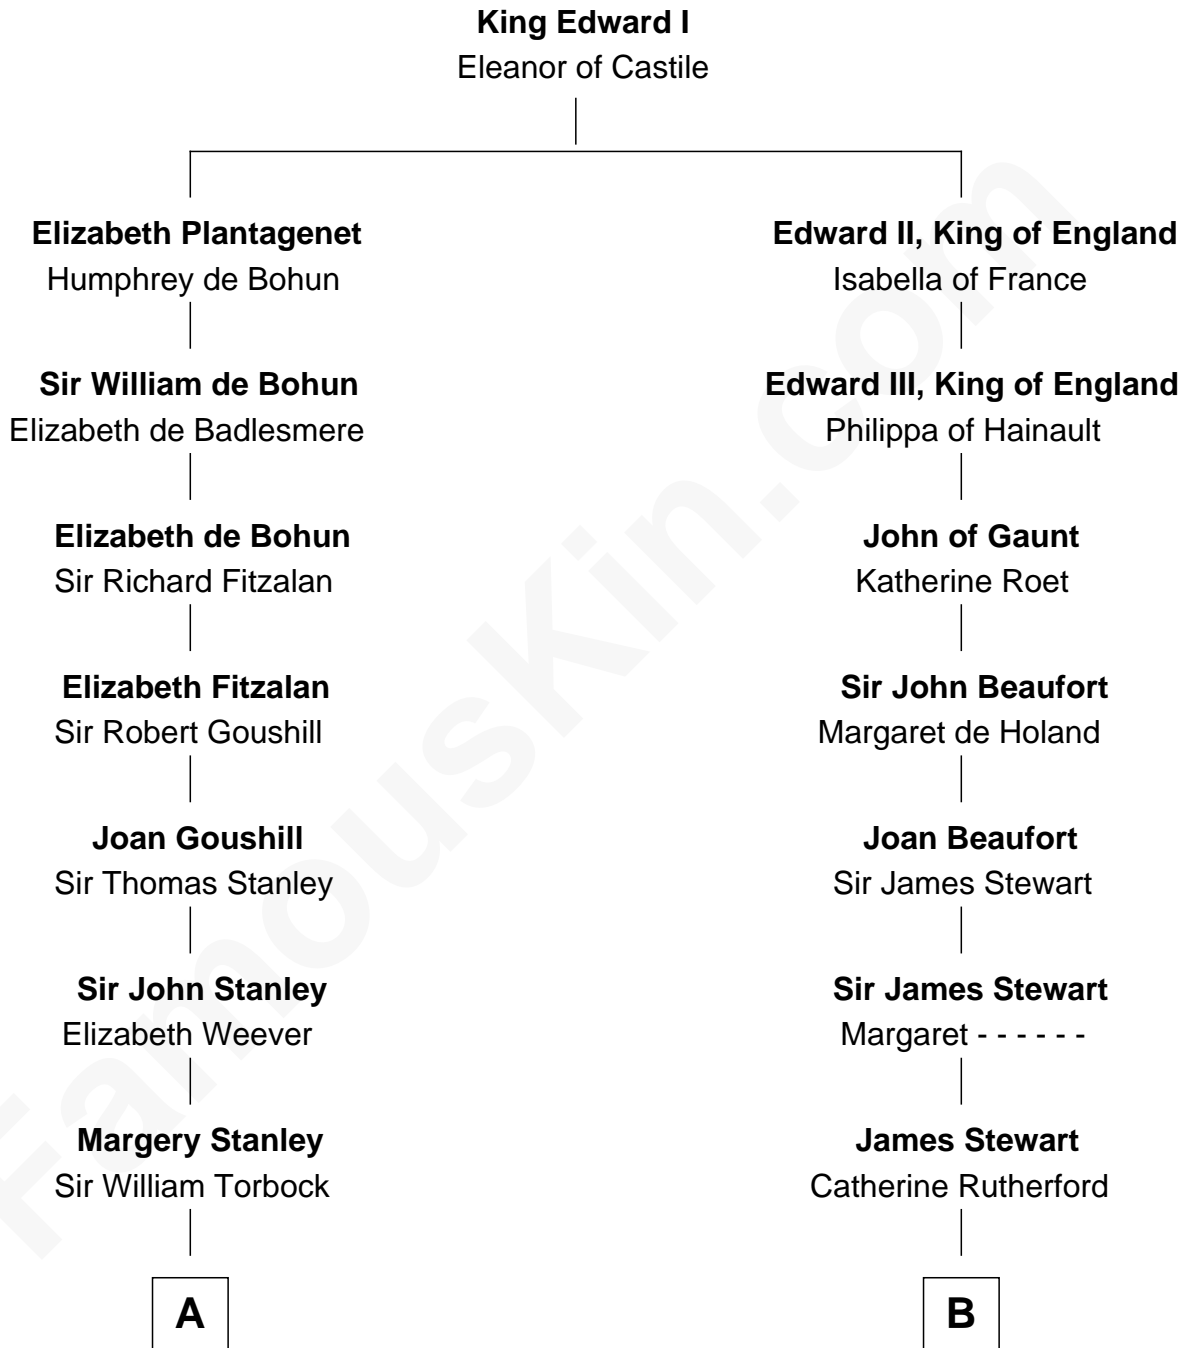

FamousKin.com

Relationship Chart of

Thomas Hunt Morgan

Nobel Prize Winner in Physiology or Medicine

19th cousin of

Johnny Mercer

Songwriter and Co-Founder of Capitol Records

C

Elizabeth Phoebe Key

Charles Howard

Ellen Key Howard

Charlton Hunt Morgan

Thomas Hunt Morgan

Nobel Prize Winner

D

George Anderson Mercer