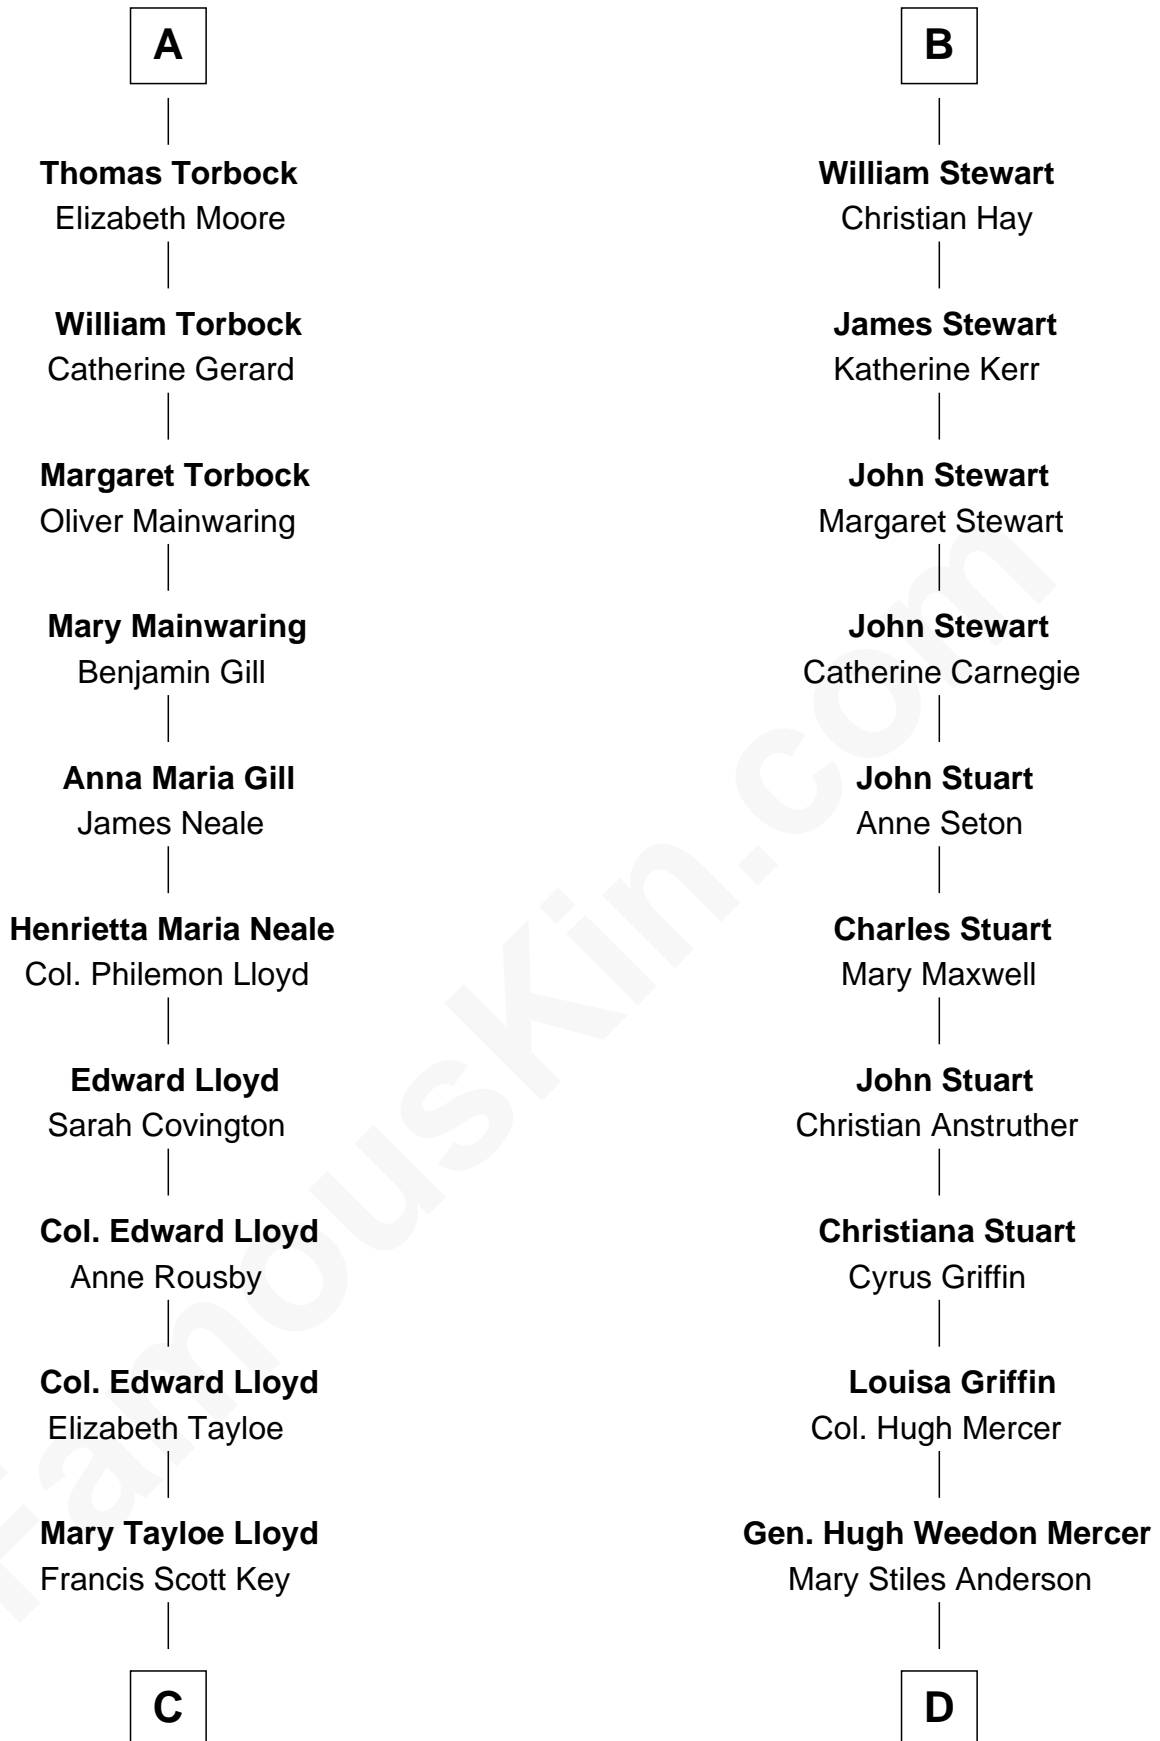

FamousKin.com

Relationship Chart of

Thomas Hunt Morgan

Nobel Prize Winner in Physiology or Medicine

19th cousin of

Johnny Mercer

Songwriter and Co-Founder of Capitol Records

C

Elizabeth Phoebe Key

Charles Howard

Ellen Key Howard

Charlton Hunt Morgan

Thomas Hunt Morgan

Nobel Prize Winner

D

George Anderson Mercer