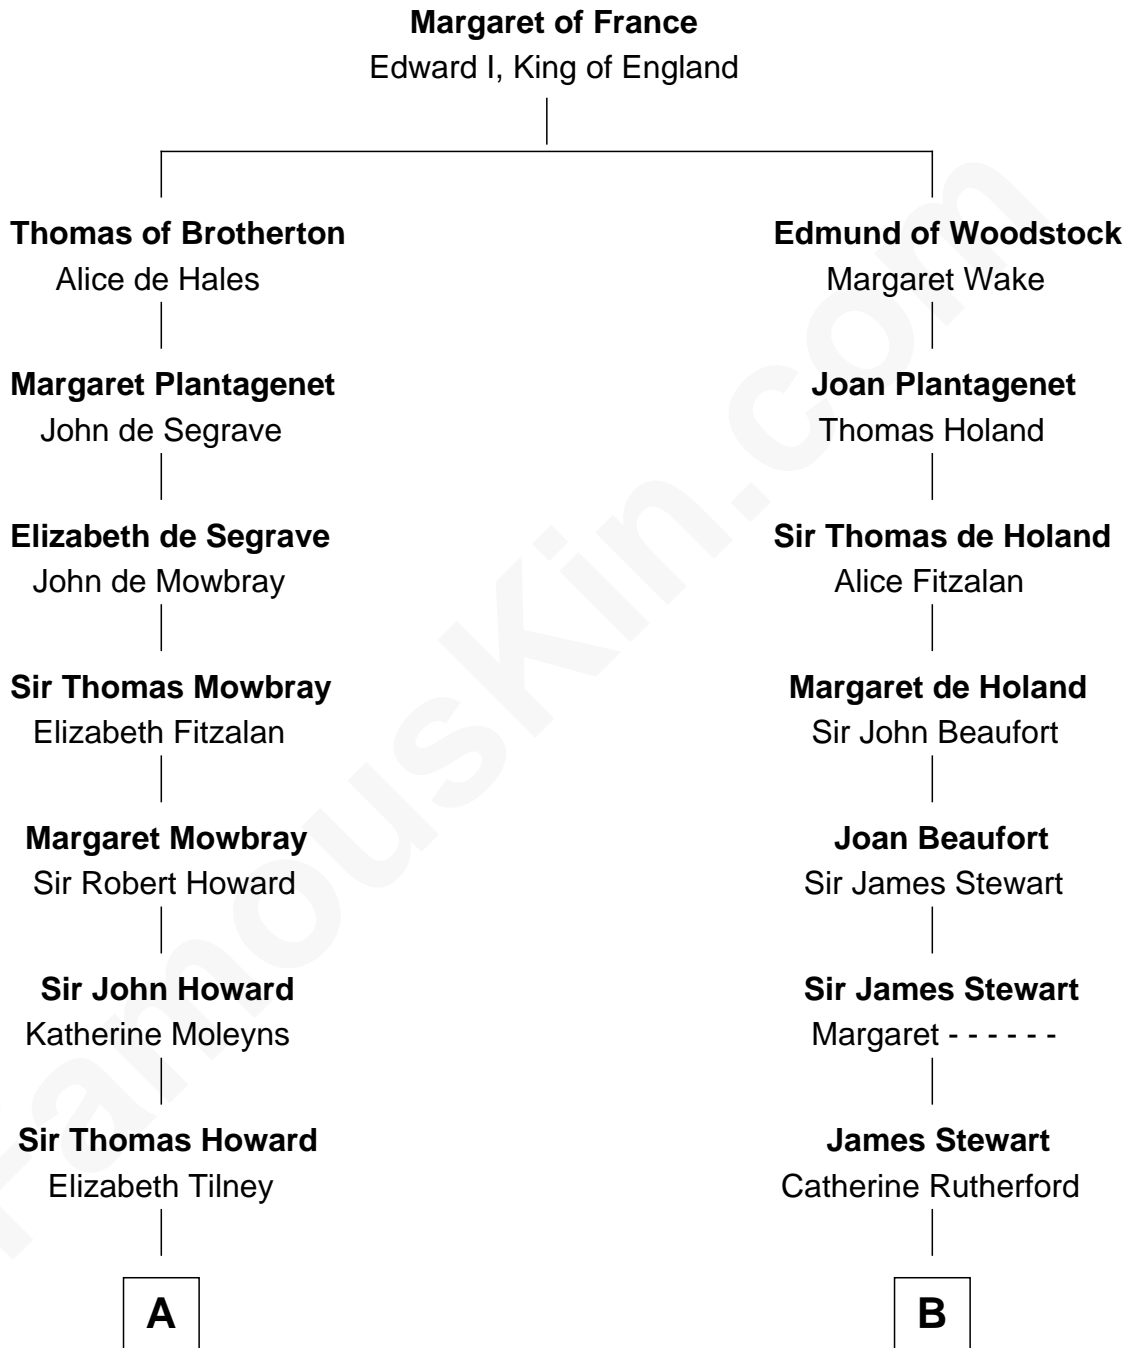

FamousKin.com

Relationship Chart of

Thomas Hunt Morgan

Nobel Prize Winner in Physiology or Medicine

19th cousin 2 times removed of

Johnny Mercer

Songwriter and Co-Founder of Capitol Records

C

John Ross Key

Anne Phebe Penn Dagworthy Charlton

Francis Scott Key

Mary Tayloe Lloyd

Elizabeth Phoebe Key

Charles Howard

Ellen Key Howard

Charlton Hunt Morgan

Thomas Hunt Morgan

Nobel Prize Winner

D

George Anderson Mercer

Nanny Maury Herndon

George Anderson Mercer

Lillian Elizabeth Ciucevich

Johnny Mercer