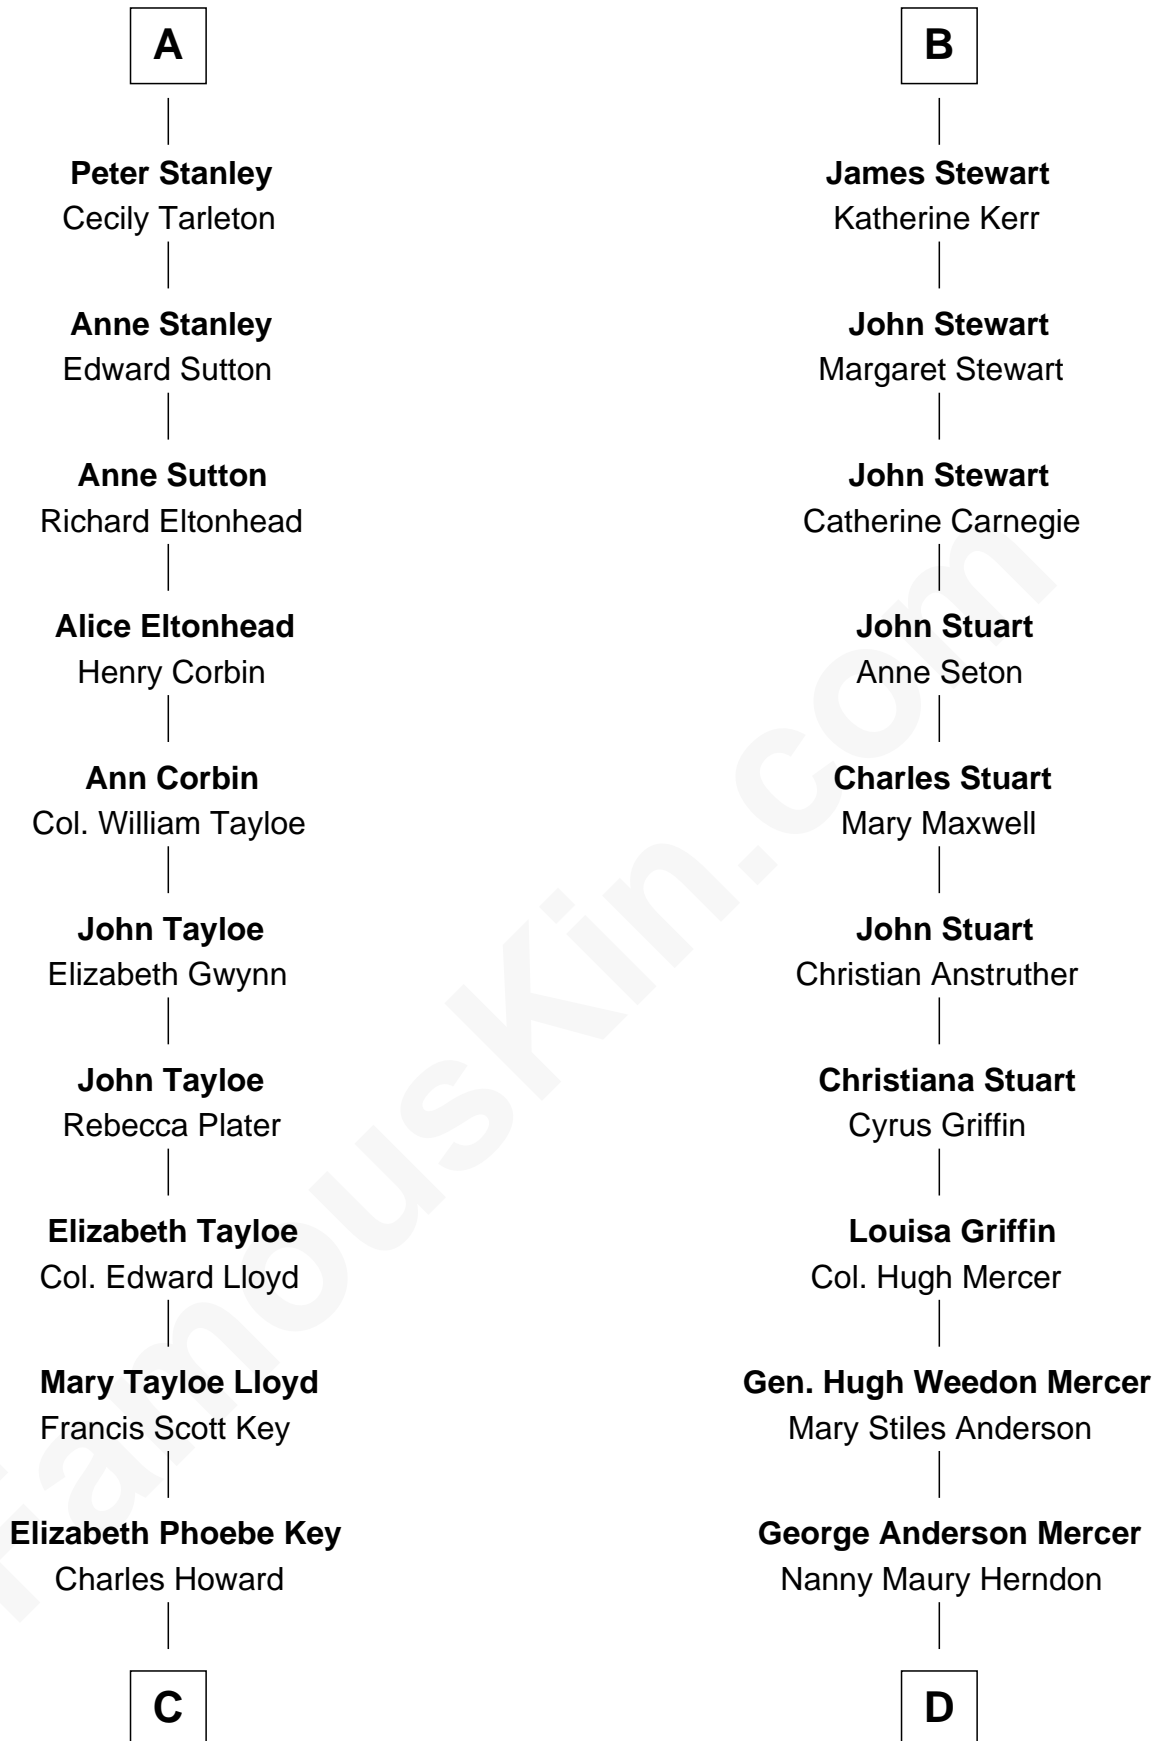

FamousKin.com

Relationship Chart of

Thomas Hunt Morgan

Nobel Prize Winner in Physiology or Medicine

18th cousin of

Johnny Mercer

Songwriter and Co-Founder of Capitol Records

Sir Robert de Holland

Maude la Zouche

C

Ellen Key Howard
Charlton Hunt Morgan

Thomas Hunt Morgan
Nobel Prize Winner

D

George Anderson Mercer
Lillian Elizabeth Ciucevich

Johnny Mercer
Co-Founder of Capitol Records

FamousKin.com