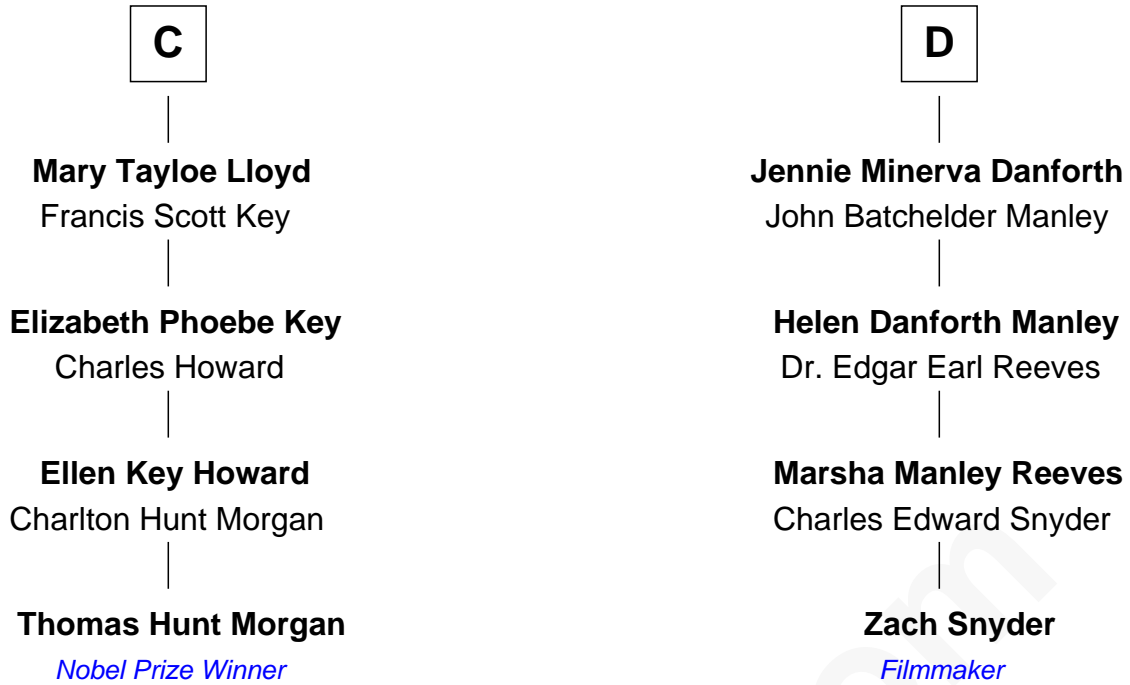

FamousKin.com

Relationship Chart of

Thomas Hunt Morgan

Nobel Prize Winner in Physiology or Medicine

20th cousin of

Zach Snyder
Filmmaker

John de Welles
Maud de Roos

Margery de Welles
Stephen le Scrope

Maude le Scrope
Sir Baldwin Freville

Joyce Freville
Sir Roger Aston

Sir Robert Aston
Isabel Brereton

John Aston
Elizabeth Delves

Margaret Aston
John Kinnersley

Isabel Kinnersley
John Bradshaw

A

John de Welles
Eleanor de Mowbray

Eudo de Welles
Maud de Greystoke

Sir Lionel de Welles
Joan de Waterton

Cecily de Welles
Sir Robert Willoughby

Sir Christopher Willoughby
Margaret Jenney

Elizabeth Willoughby
Sir William Eure

Sir Ralph Eure
Margery Bowes

B

Zach Snyder photo by [Gage Skidmore](#) (CC BY-SA 2.0)