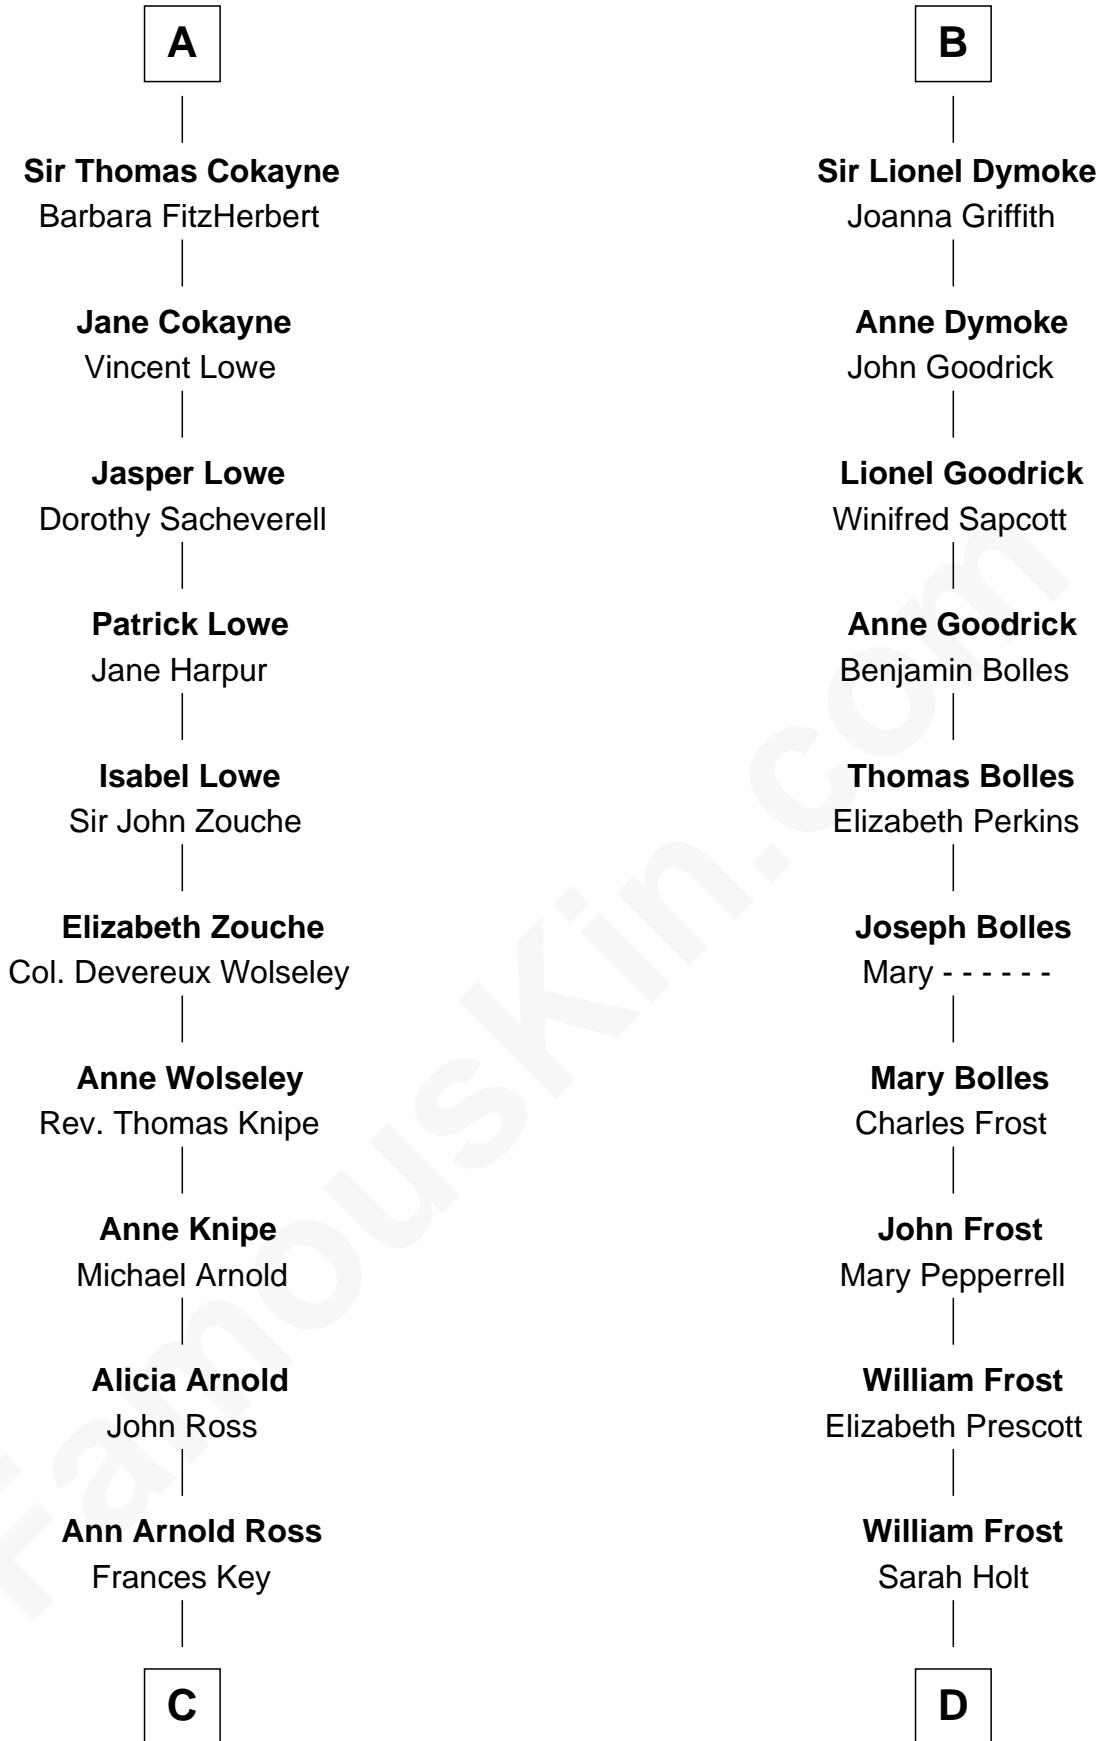

FamousKin.com

Relationship Chart of

Thomas Hunt Morgan

Nobel Prize Winner in Physiology or Medicine

20th cousin 1 time removed of

Robert Frost

Poet and Playwright

Sir Robert de Ros

Isabel de Aubeney

C

John Ross Key

Anne Phebe Penn Dagworthy Charlton

Francis Scott Key

Mary Tayloe Lloyd

Elizabeth Phoebe Key

Charles Howard

Ellen Key Howard

Charlton Hunt Morgan

Thomas Hunt Morgan

Nobel Prize Winner

D

Samuel Abbott Frost

Mary Blunt

William Prescott Frost