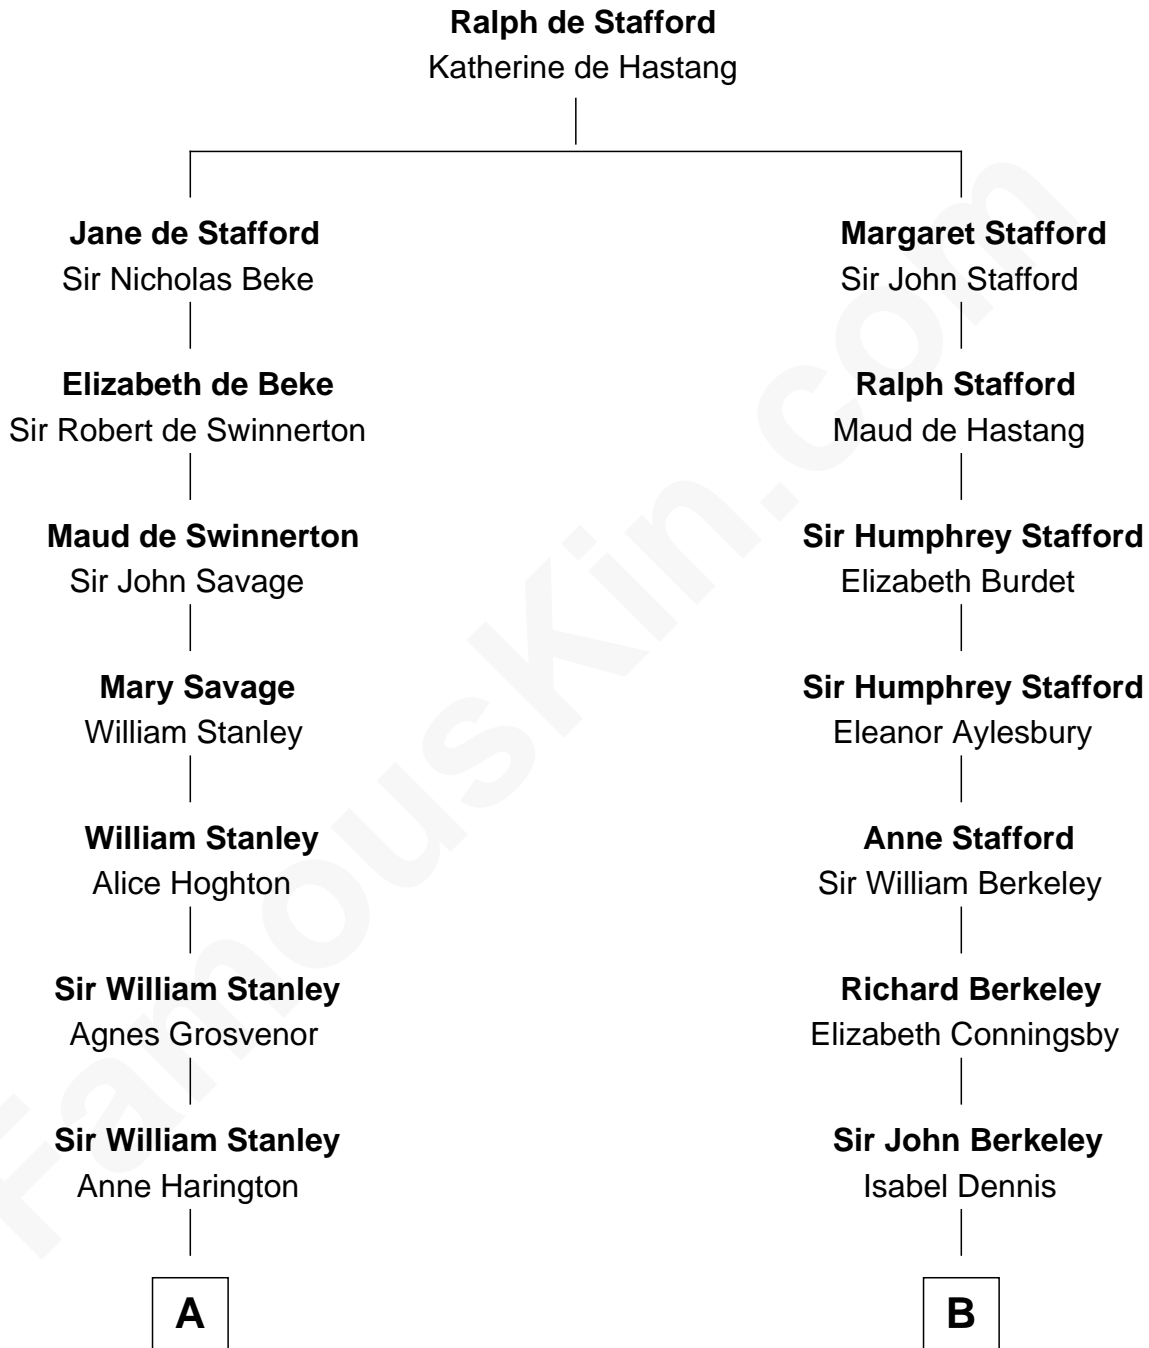

## Relationship Chart of

### Thomas Hunt Morgan

*Nobel Prize Winner in Physiology or Medicine*

18th cousin 1 time removed of

**Robert Frost**

*Poet and Playwright*

**C**

**Ellen Key Howard**  
Charlton Hunt Morgan

**Thomas Hunt Morgan**  
*Nobel Prize Winner*