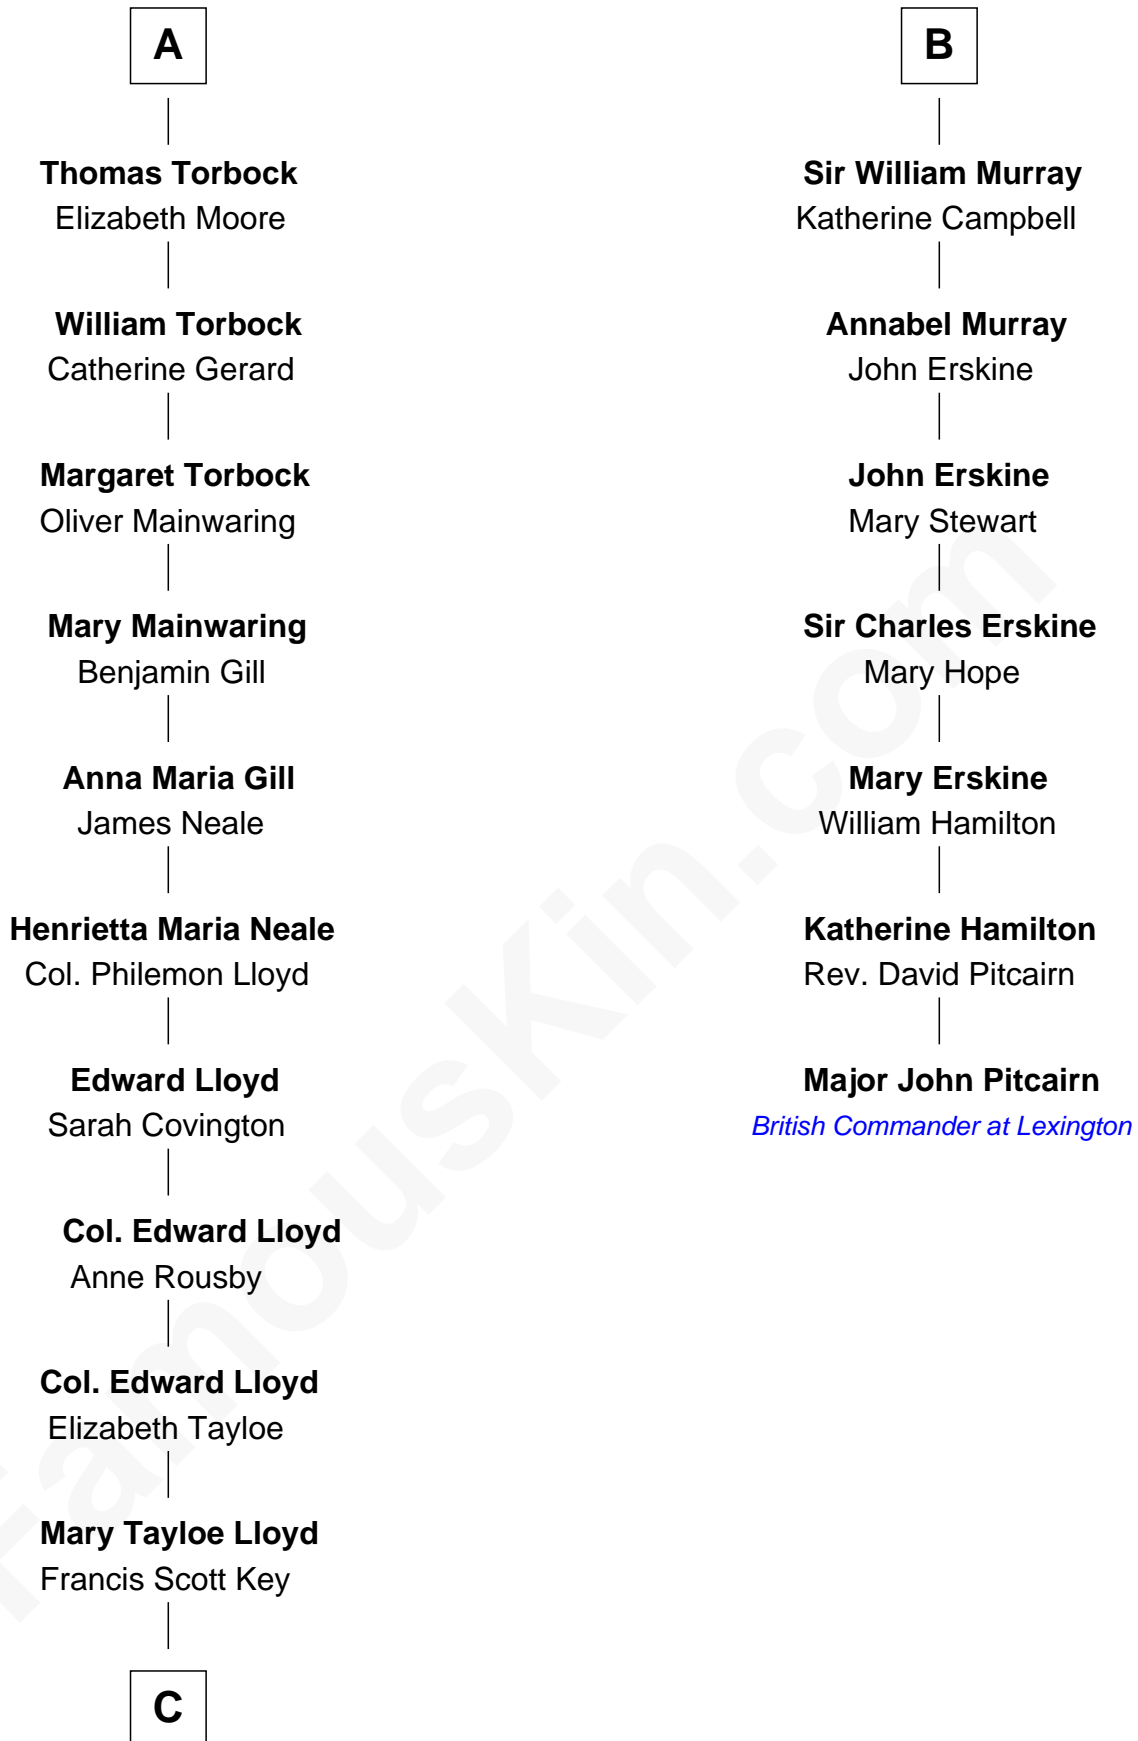

FamousKin.com

Relationship Chart of

Thomas Hunt Morgan

Nobel Prize Winner in Physiology or Medicine

13th cousin 6 times removed of

Major John Pitcairn

British Commander at Battle of Lexington

C

Elizabeth Phoebe Key

Charles Howard

Ellen Key Howard

Charlton Hunt Morgan

Thomas Hunt Morgan

Nobel Prize Winner

FamousKin.com