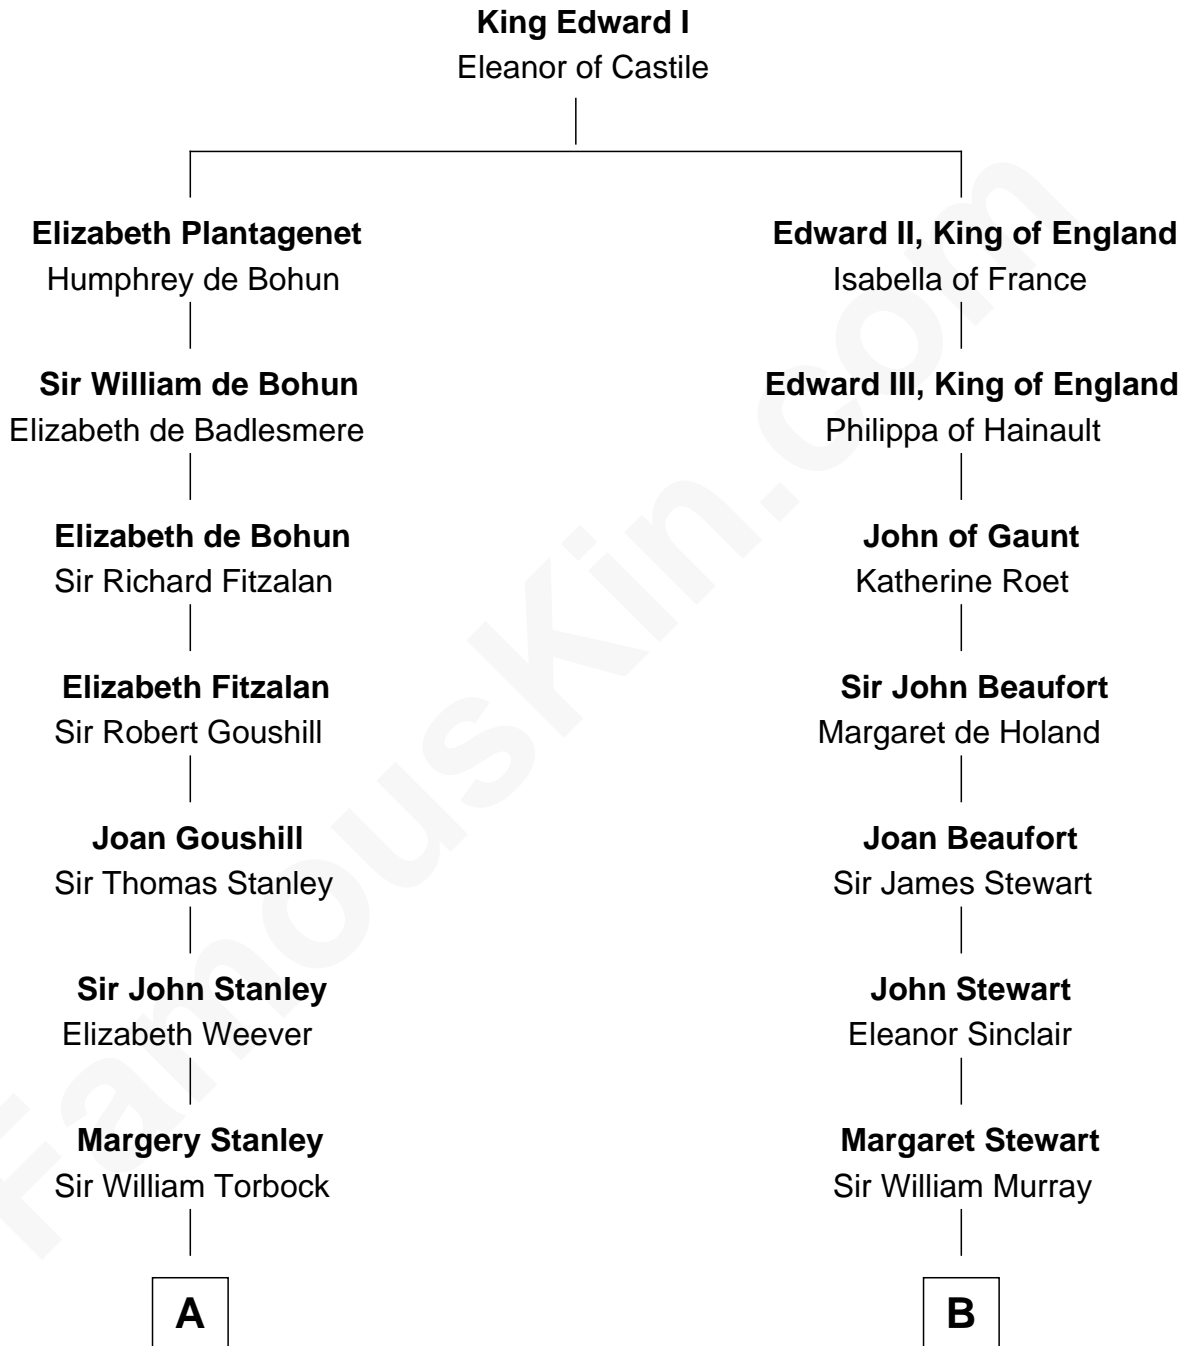

FamousKin.com

Relationship Chart of

Thomas Hunt Morgan

Nobel Prize Winner in Physiology or Medicine

13th cousin 6 times removed of

Major John Pitcairn

British Commander at Battle of Lexington

C

Elizabeth Phoebe Key

Charles Howard

Ellen Key Howard

Charlton Hunt Morgan

Thomas Hunt Morgan

Nobel Prize Winner

FamousKin.com