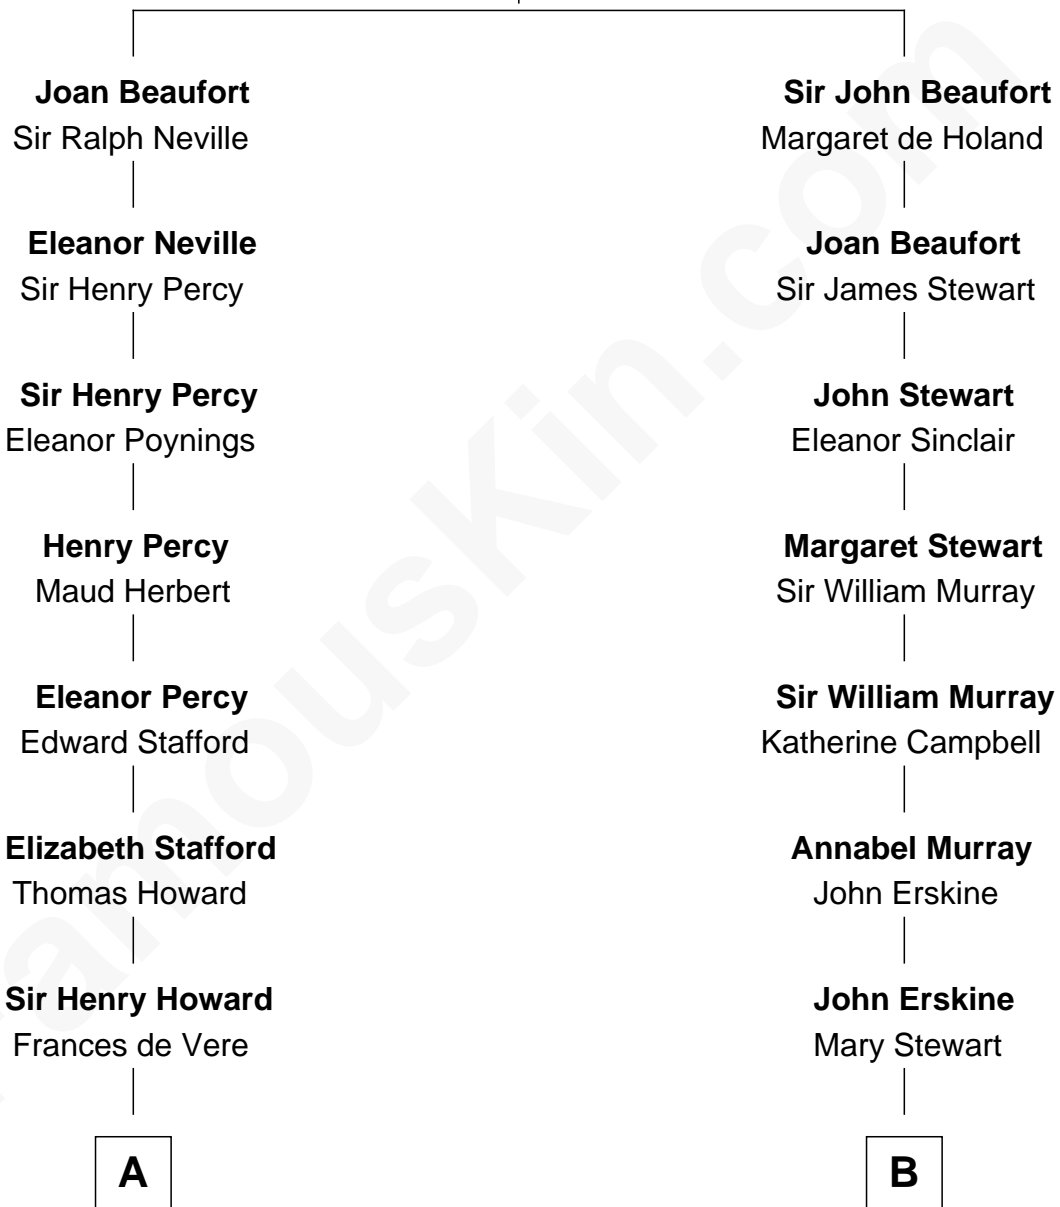

FamousKin.com

Relationship Chart of

Thomas Hunt Morgan

Nobel Prize Winner in Physiology or Medicine

10th cousin 9 times removed of

Major John Pitcairn

British Commander at Battle of Lexington

John of Gaunt
Katherine Roet

A

Catherine Howard

Henry Berkeley

Mary Berkeley

Sir John Zouche

Sir John Zouche

Isabel Lowe

Elizabeth Zouche