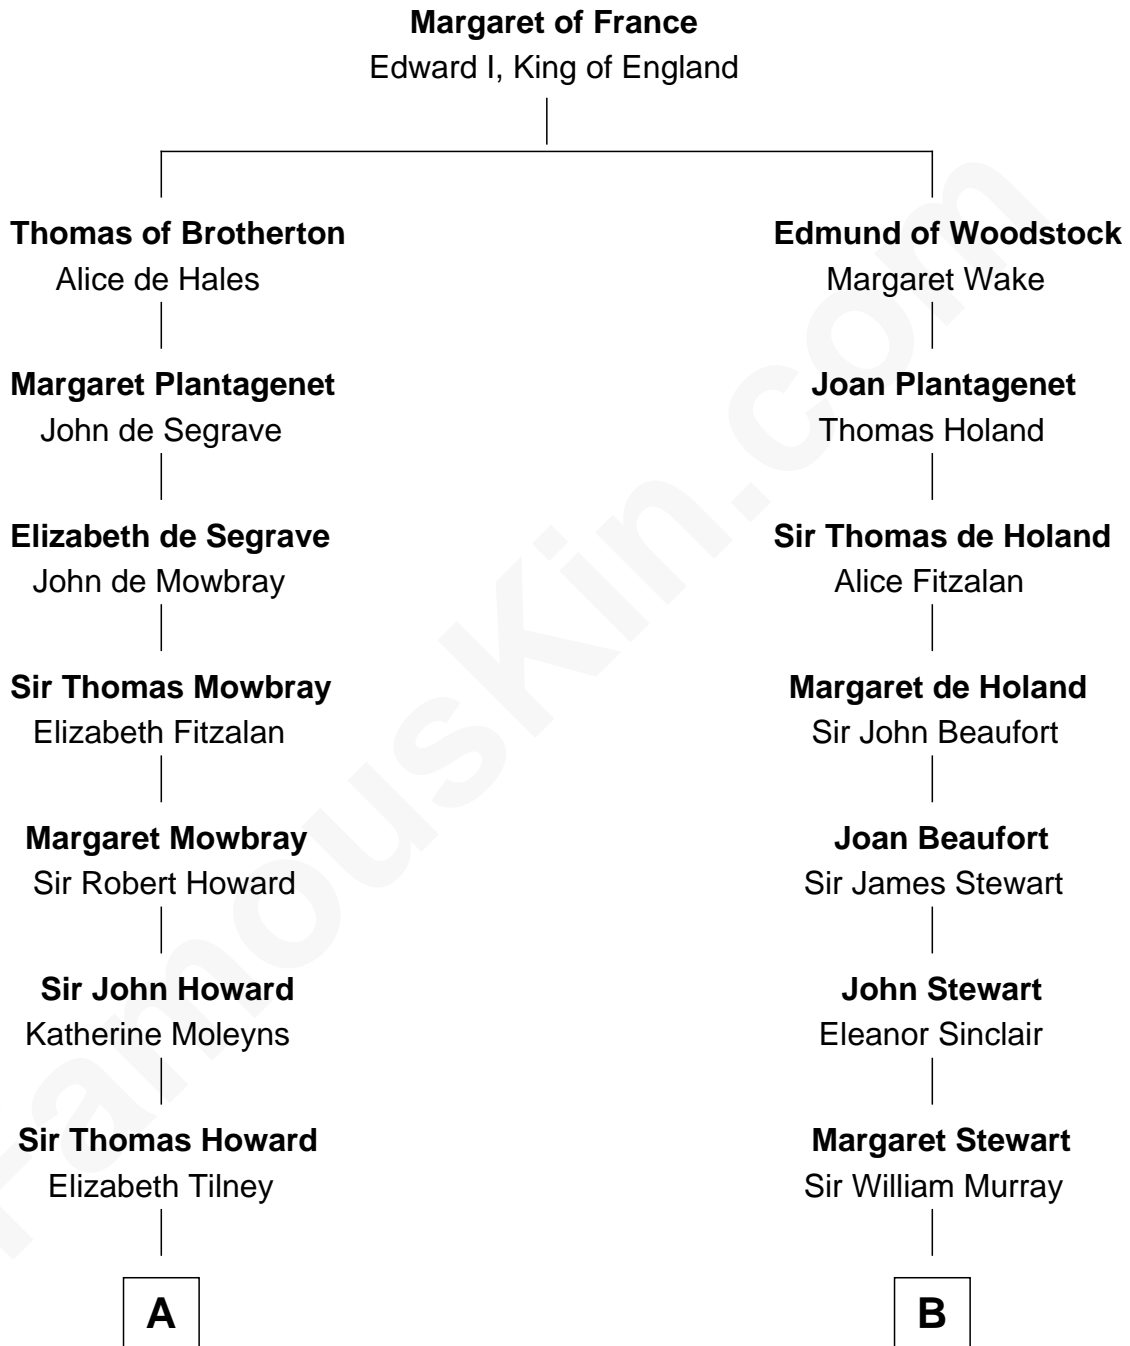

FamousKin.com

Relationship Chart of Thomas Hunt Morgan

Nobel Prize Winner in Physiology or Medicine

13th cousin 8 times removed of

Major John Pitcairn

British Commander at Battle of Lexington

C

—
John Ross Key

Anne Phebe Penn Dagworthy Charlton

—
Francis Scott Key

Mary Tayloe Lloyd

—
Elizabeth Phoebe Key

Charles Howard

—
Ellen Key Howard

Charlton Hunt Morgan

—
Thomas Hunt Morgan