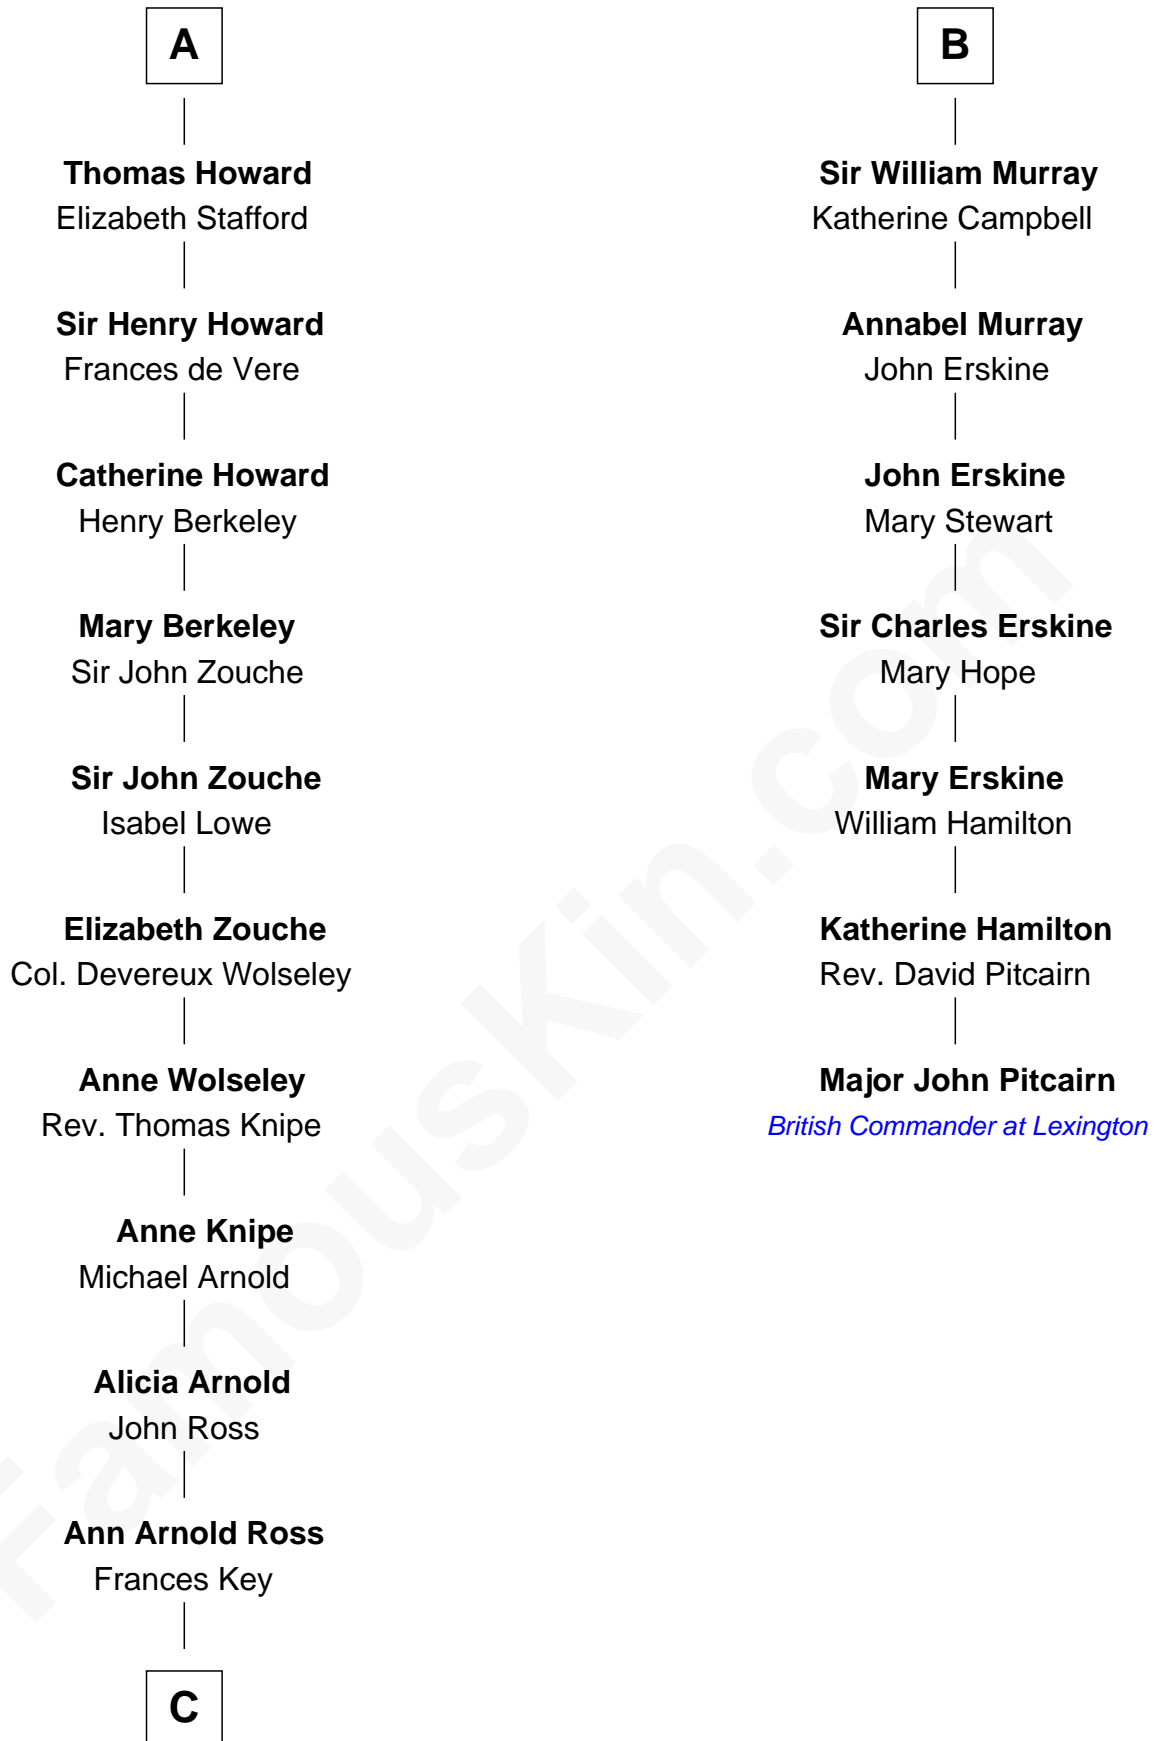

FamousKin.com

Relationship Chart of Thomas Hunt Morgan

Nobel Prize Winner in Physiology or Medicine

13th cousin 8 times removed of

Major John Pitcairn

British Commander at Battle of Lexington

C

—
John Ross Key

Anne Phebe Penn Dagworthy Charlton

—
Francis Scott Key

Mary Tayloe Lloyd

—
Elizabeth Phoebe Key

Charles Howard

—
Ellen Key Howard

Charlton Hunt Morgan

—
Thomas Hunt Morgan