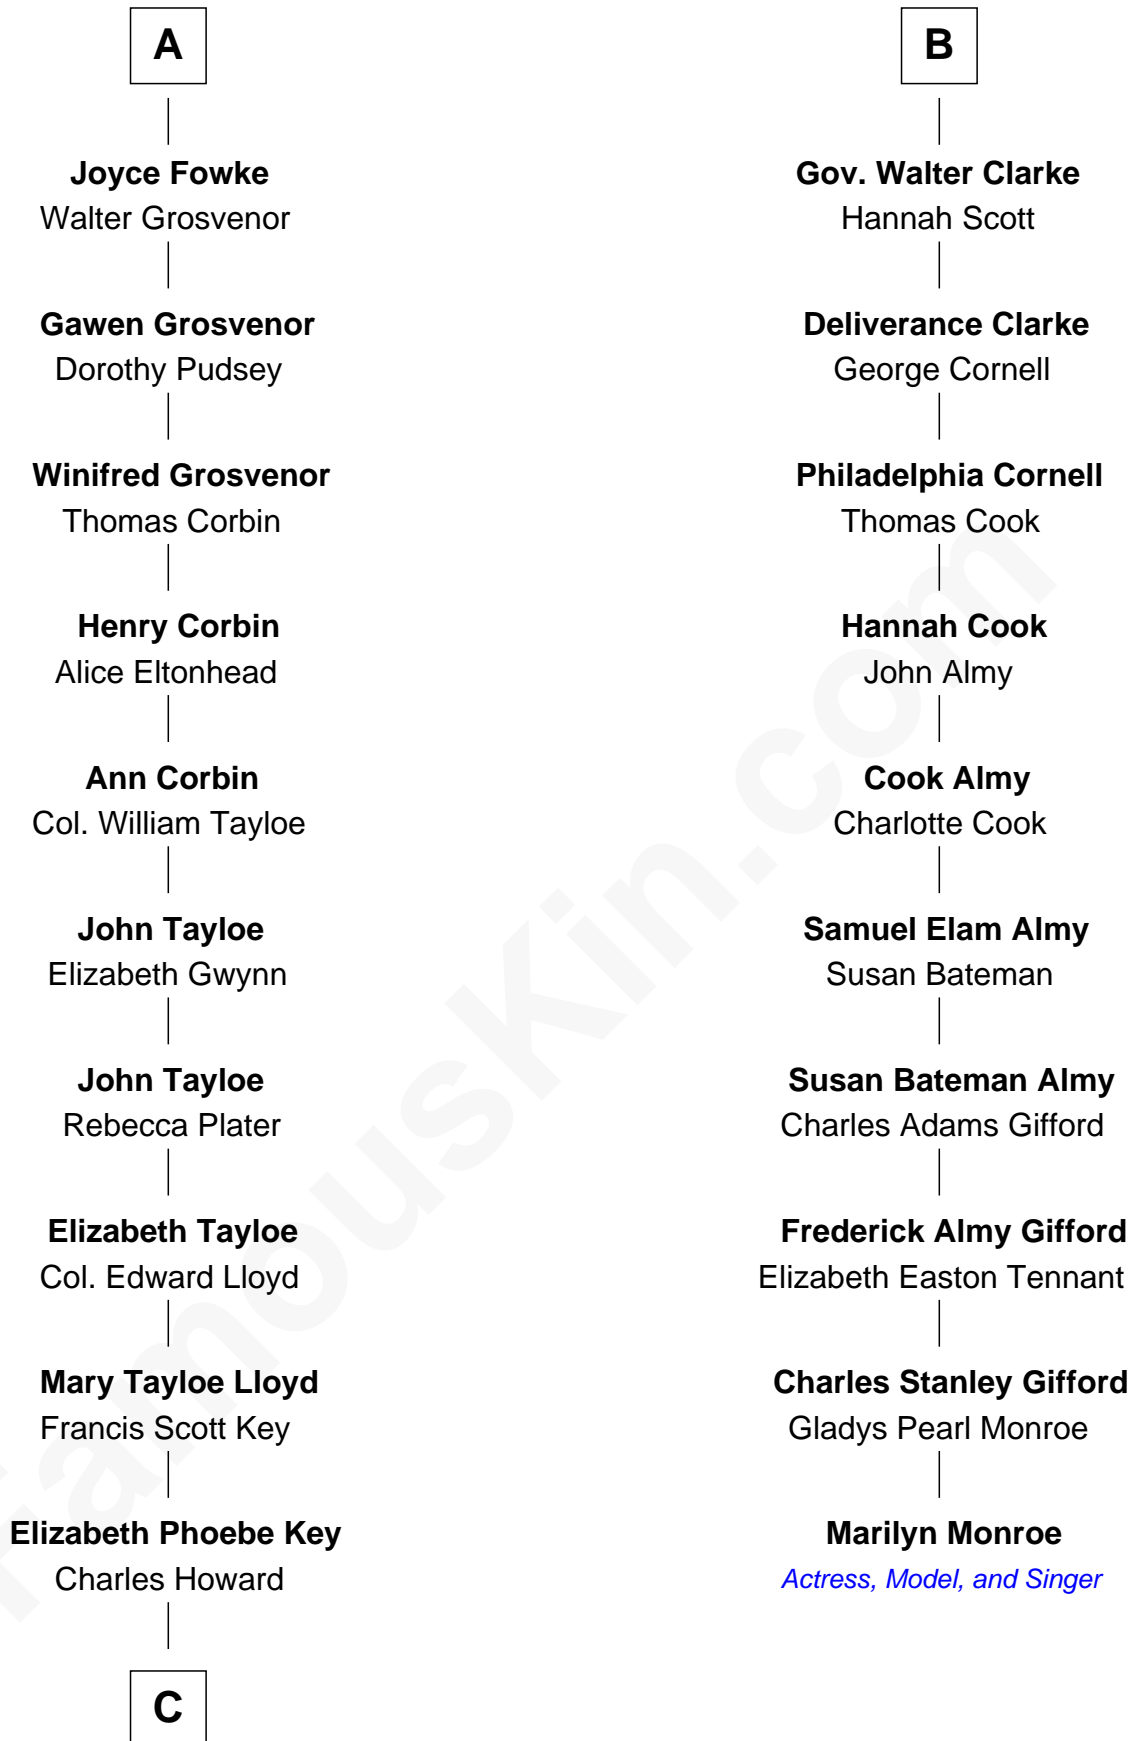

## Relationship Chart of

### Thomas Hunt Morgan

*Nobel Prize Winner in Physiology or Medicine*

16th cousin 2 times removed of

**Marilyn Monroe**

*Actress, Model, and Singer*

**Sir Baldwin Freville**

Maude le Scrope

C

Ellen Key Howard  
Charlton Hunt Morgan

Thomas Hunt Morgan  
*Nobel Prize Winner*

FamousKin.com