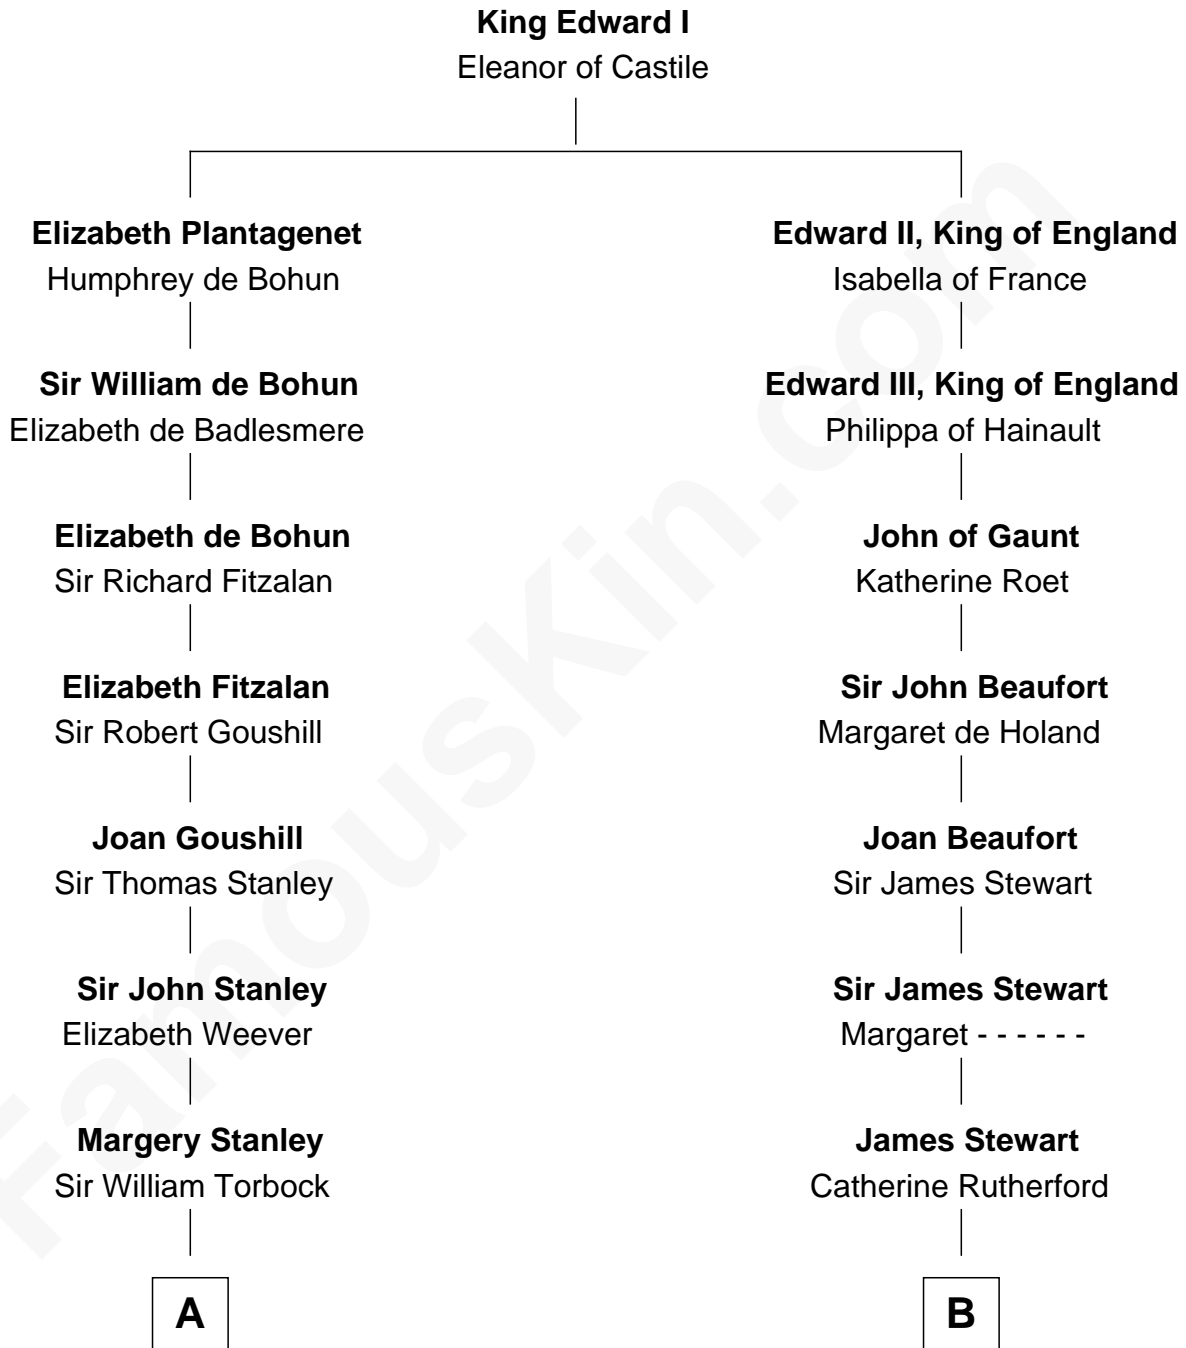

## Relationship Chart of

### Thomas Hunt Morgan

*Nobel Prize Winner in Physiology or Medicine*

17th cousin 2 times removed of

**Noel Coward**

*Playwright, Actor, and Songwriter*

**C**

—  
**Elizabeth Phoebe Key**

Charles Howard