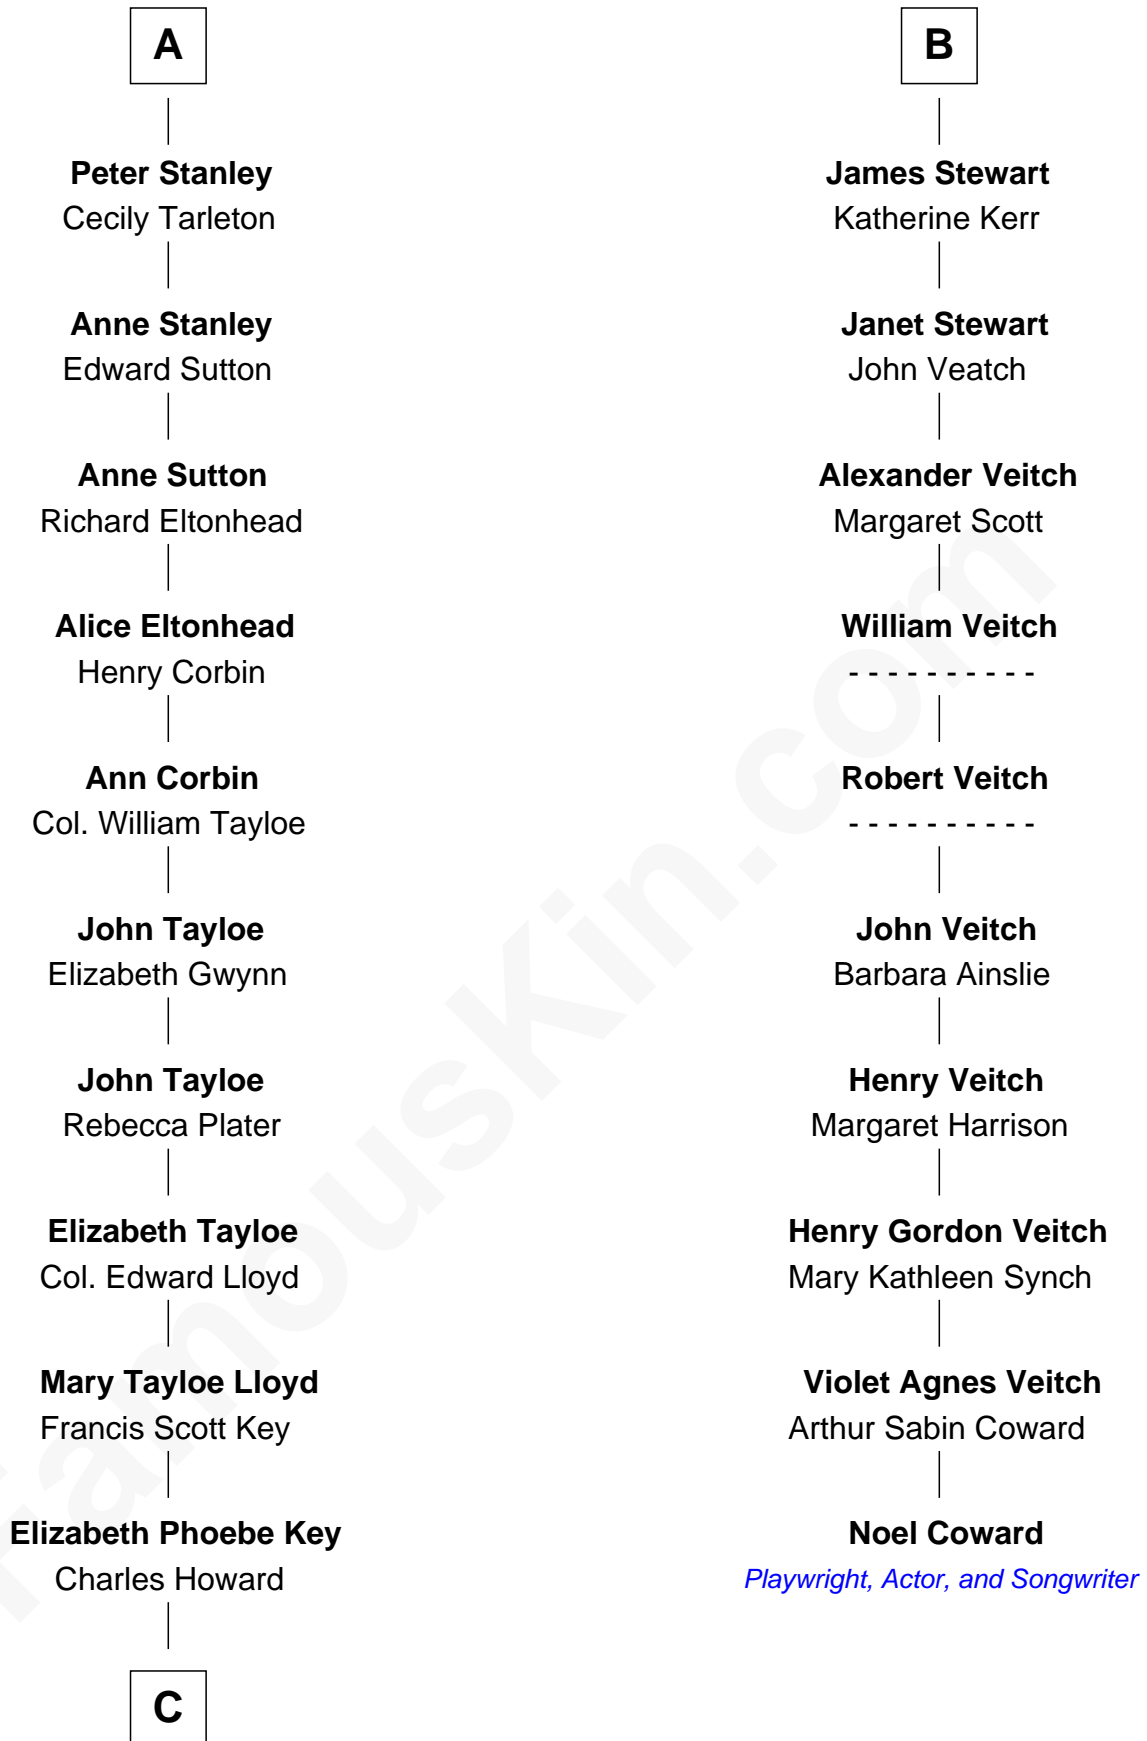

## Relationship Chart of

### Thomas Hunt Morgan

*Nobel Prize Winner in Physiology or Medicine*

16th cousin 2 times removed of

### Noel Coward

*Playwright, Actor, and Songwriter*

**Sir Robert de Holland**

Maude la Zouche

**C**

—  
**Ellen Key Howard**  
Charlton Hunt Morgan

—  
**Thomas Hunt Morgan**  
*Nobel Prize Winner*

FamousKin.com