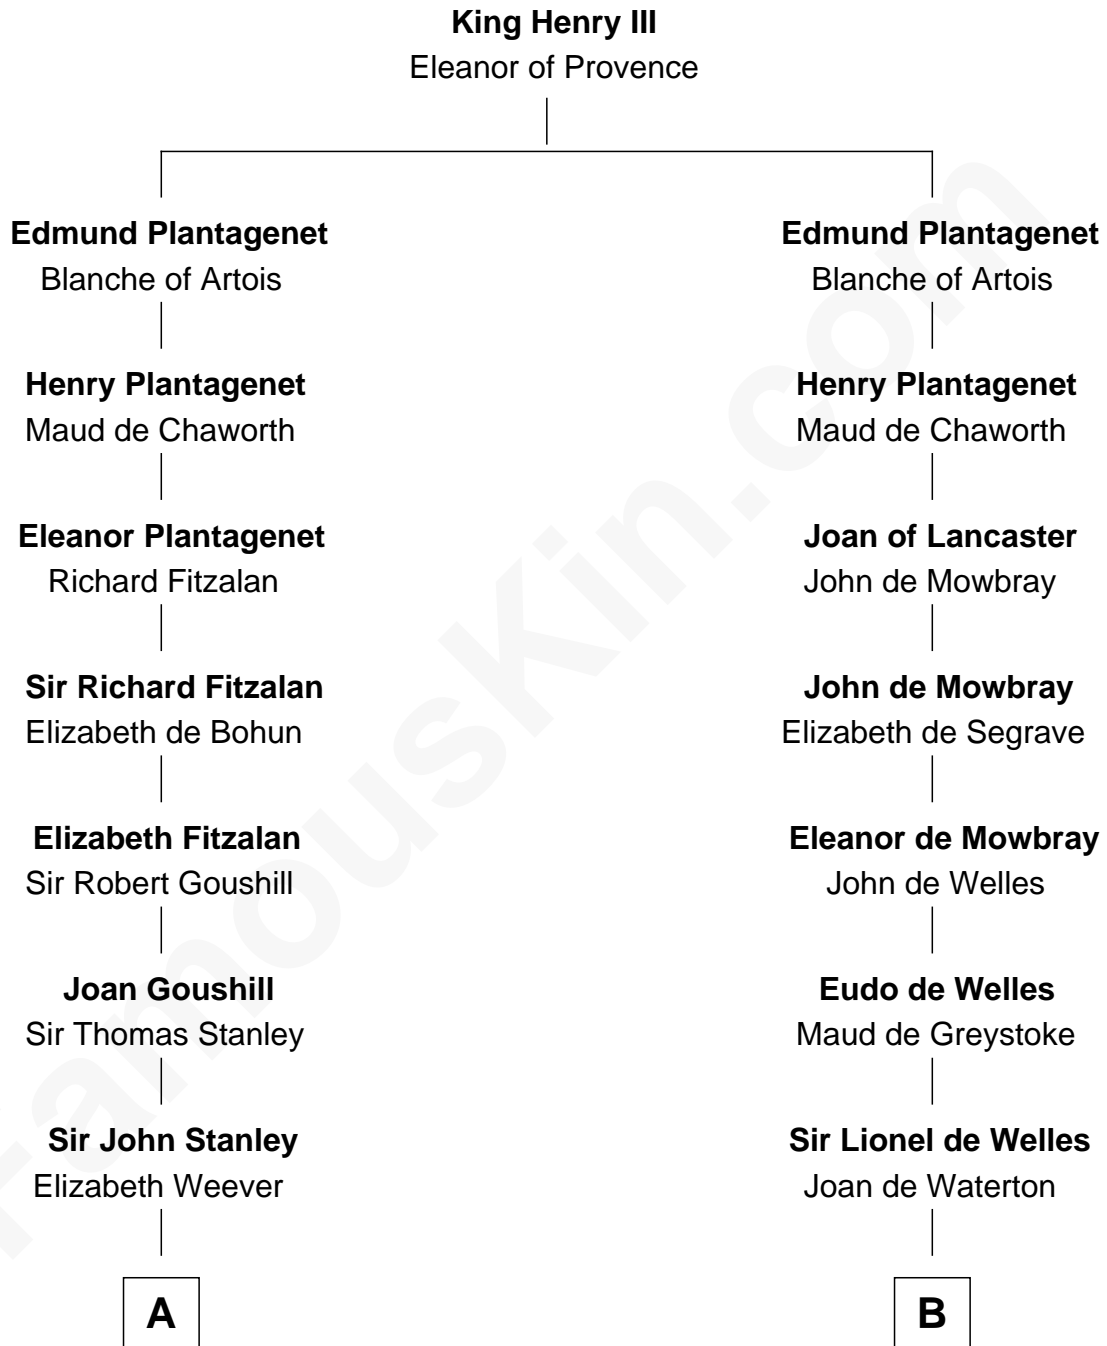

FamousKin.com

Relationship Chart of Thomas Hunt Morgan

Nobel Prize Winner in Physiology or Medicine

19th cousin 1 time removed of

Ralph Waldo Emerson

American Poet

FamousKin.com