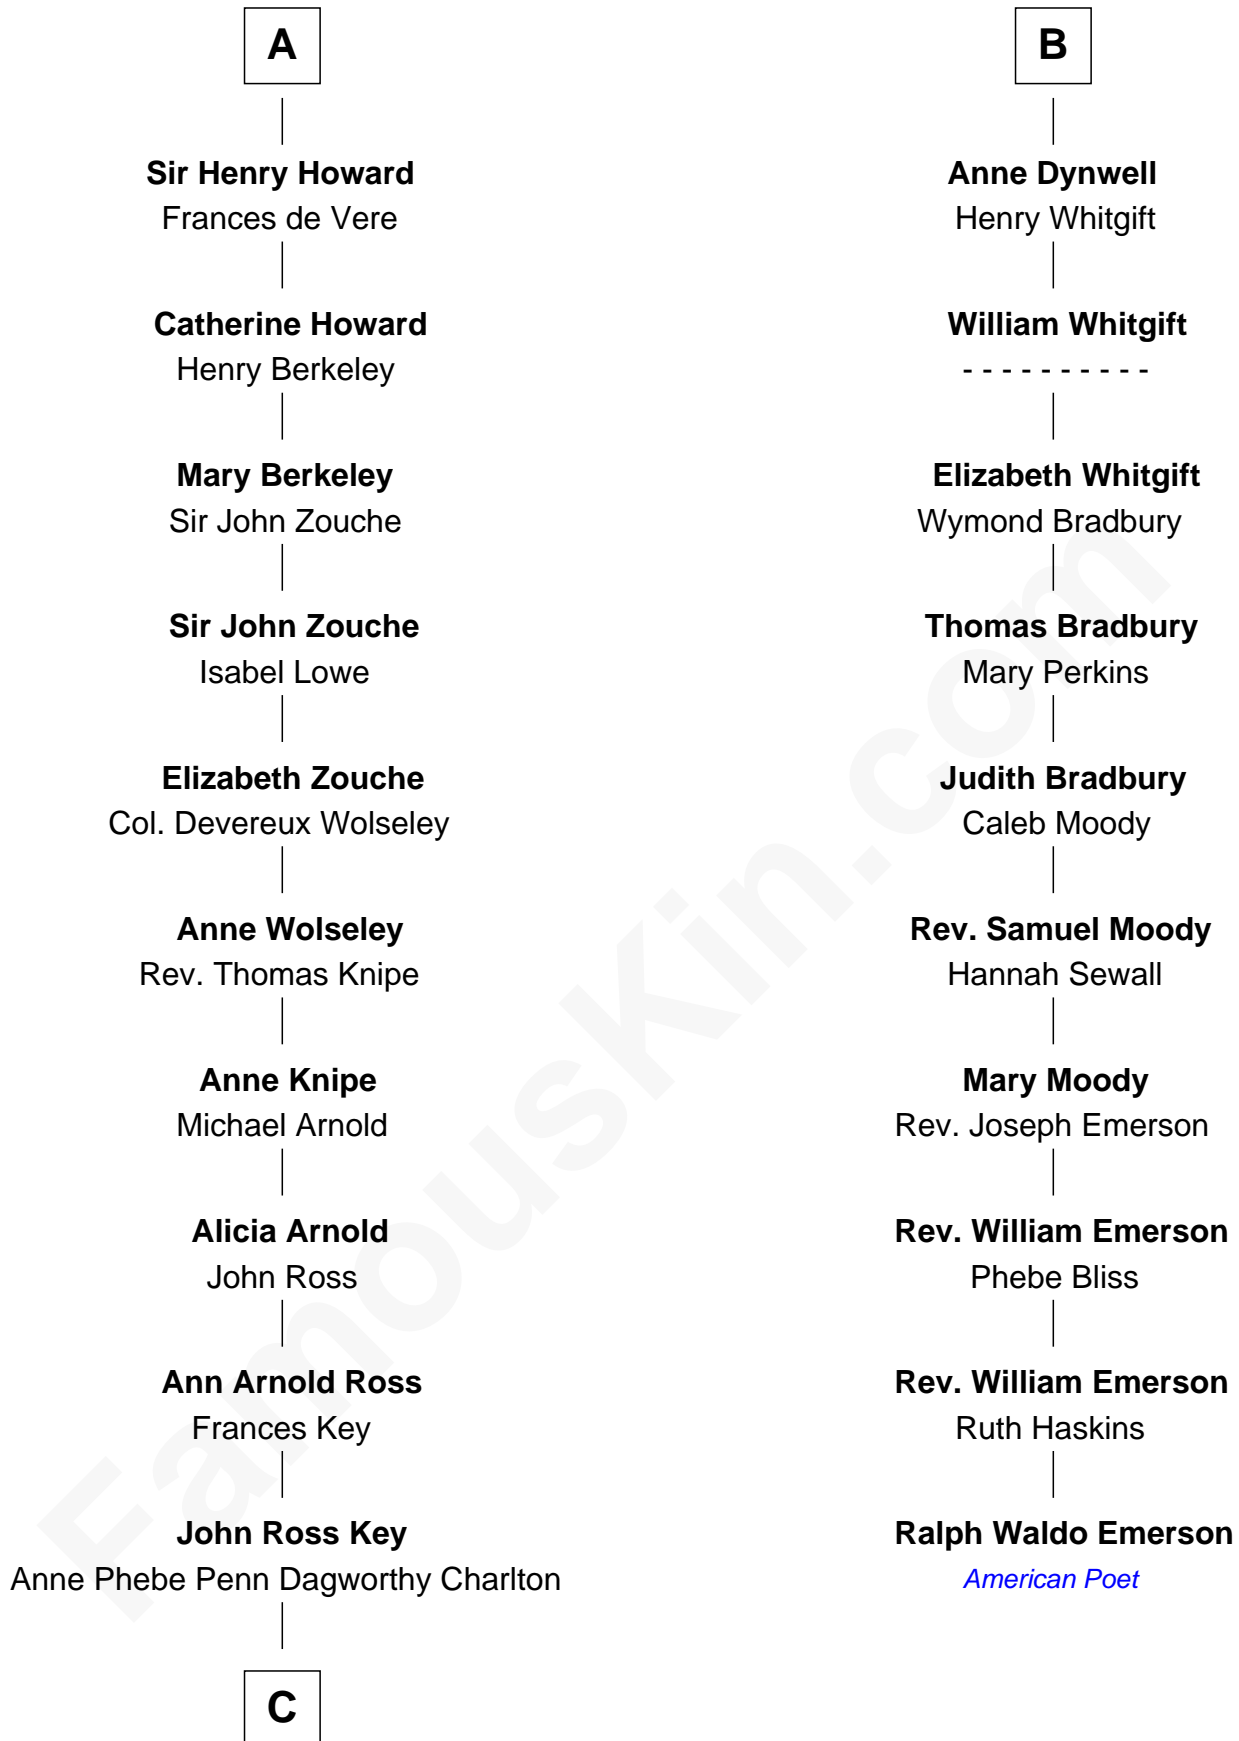

FamousKin.com

Relationship Chart of

Thomas Hunt Morgan

Nobel Prize Winner in Physiology or Medicine

16th cousin 4 times removed of

Ralph Waldo Emerson

American Poet

C

Francis Scott Key

Mary Tayloe Lloyd

Elizabeth Phoebe Key

Charles Howard

Ellen Key Howard

Charlton Hunt Morgan

Thomas Hunt Morgan

Nobel Prize Winner