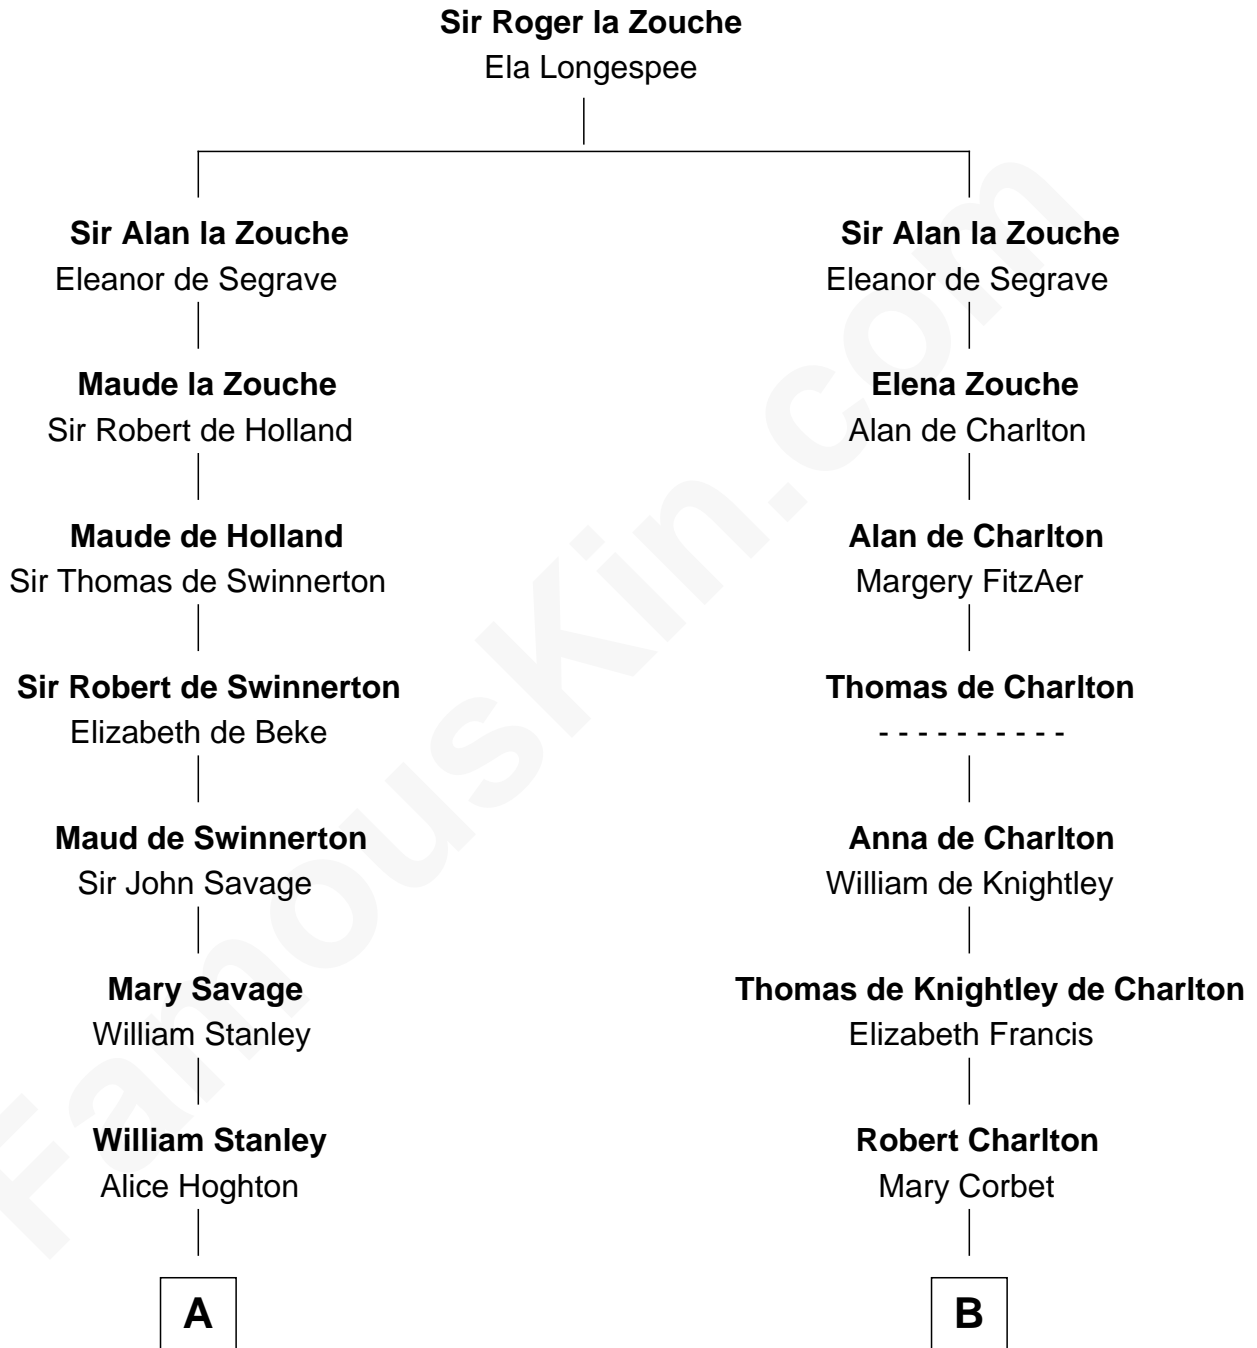

FamousKin.com

Relationship Chart of

Thomas Hunt Morgan

Nobel Prize Winner in Physiology or Medicine

18th cousin 2 times removed of

Ralph Waldo Emerson

American Poet

FamousKin.com