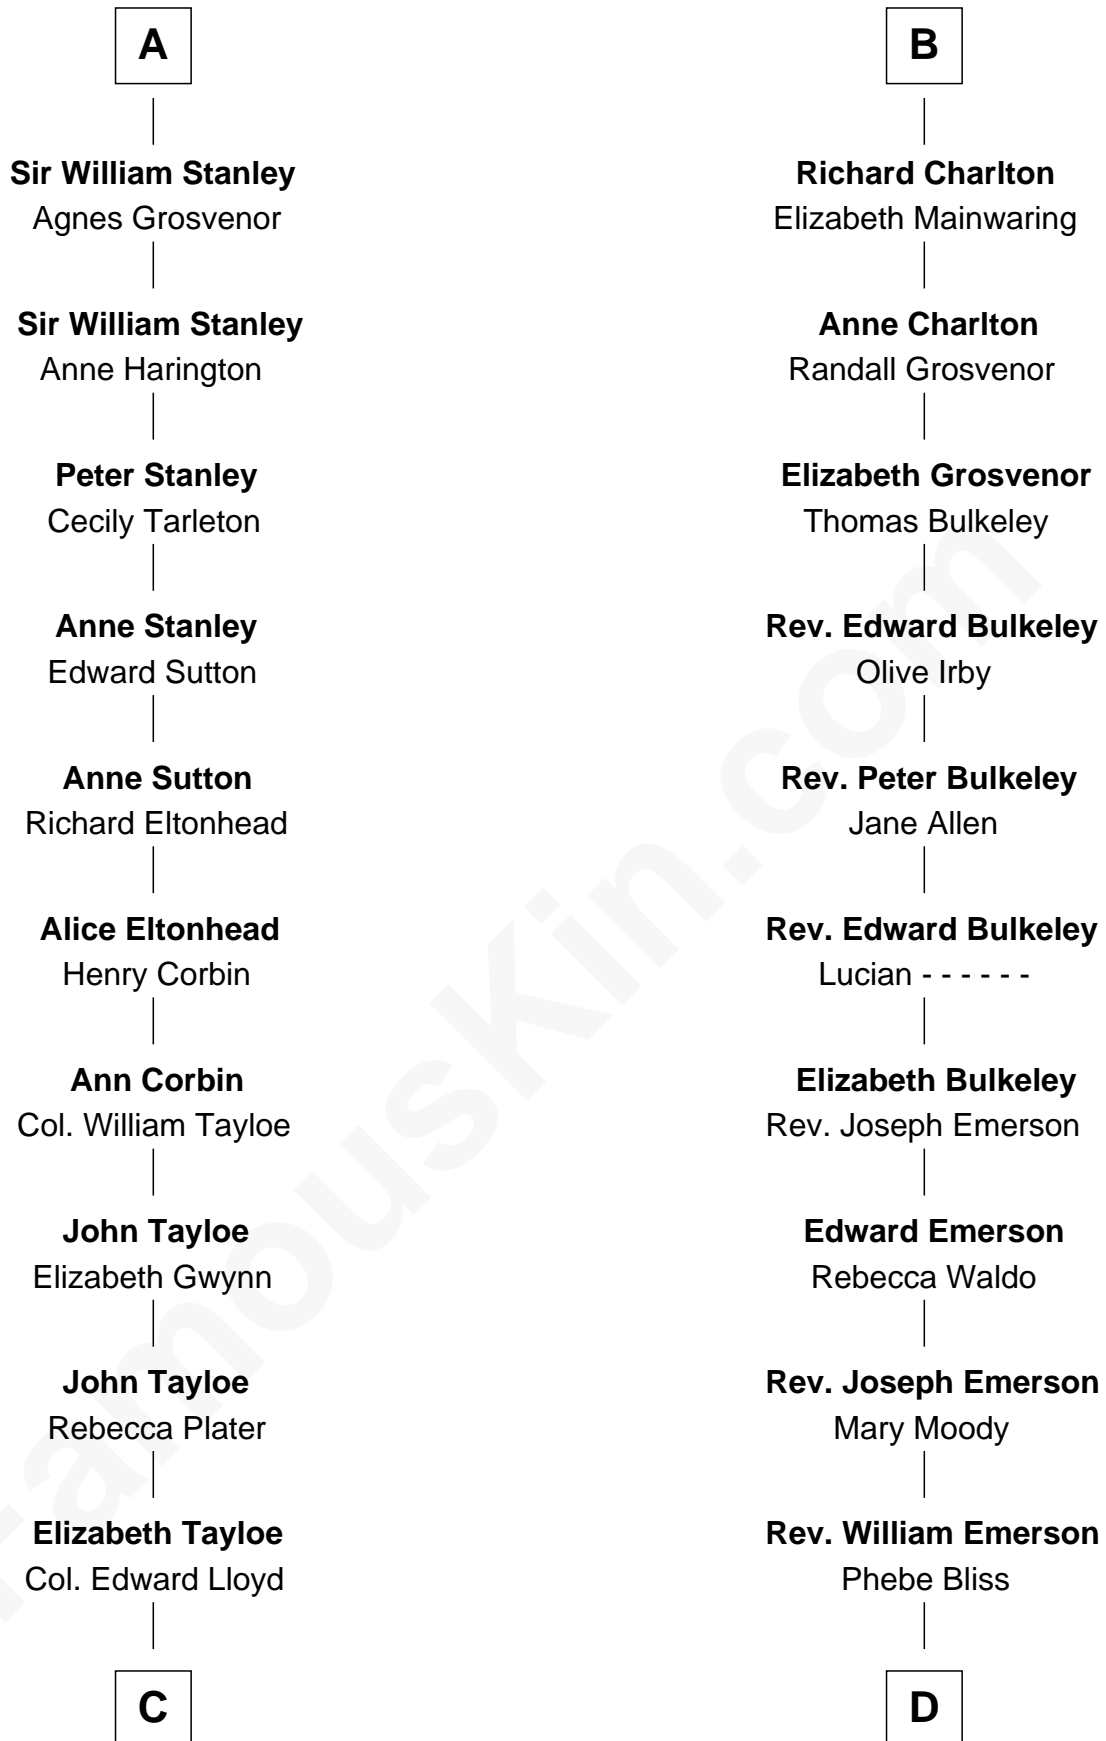

FamousKin.com

Relationship Chart of

Thomas Hunt Morgan

Nobel Prize Winner in Physiology or Medicine

18th cousin 2 times removed of

Ralph Waldo Emerson

American Poet

FamousKin.com