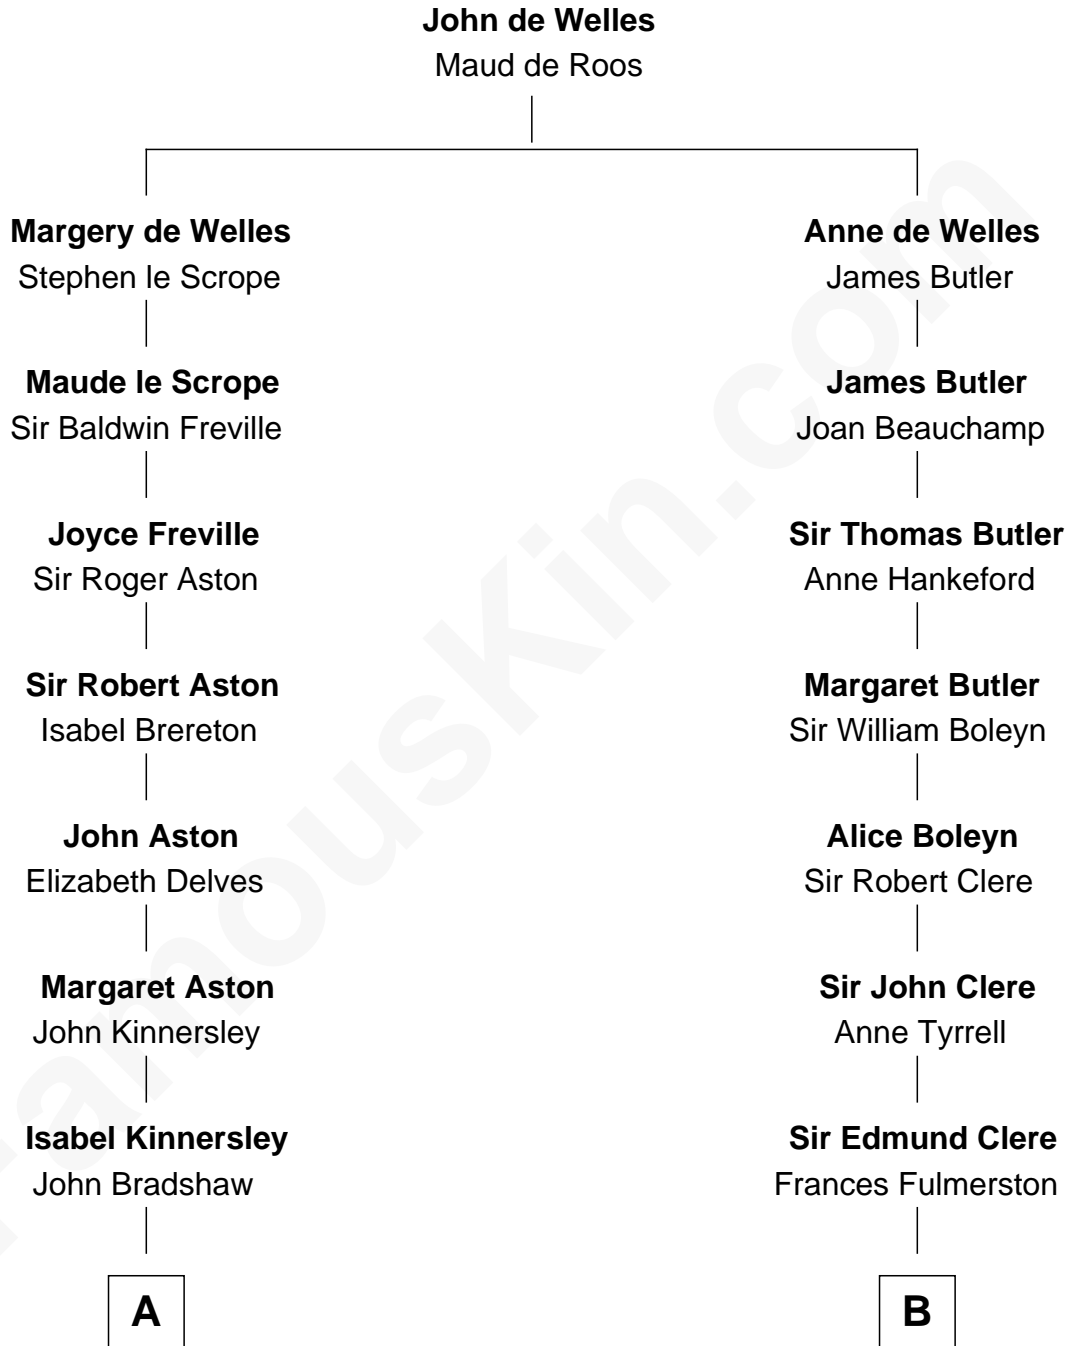

## Relationship Chart of

### Thomas Hunt Morgan

*Nobel Prize Winner in Physiology or Medicine*

20th cousin 1 time removed of

### Sydney Biddle Barrows

*Mayflower Madam*

**C**

**Mary Tayloe Lloyd**

Francis Scott Key

**Elizabeth Phoebe Key**

Charles Howard

**Ellen Key Howard**