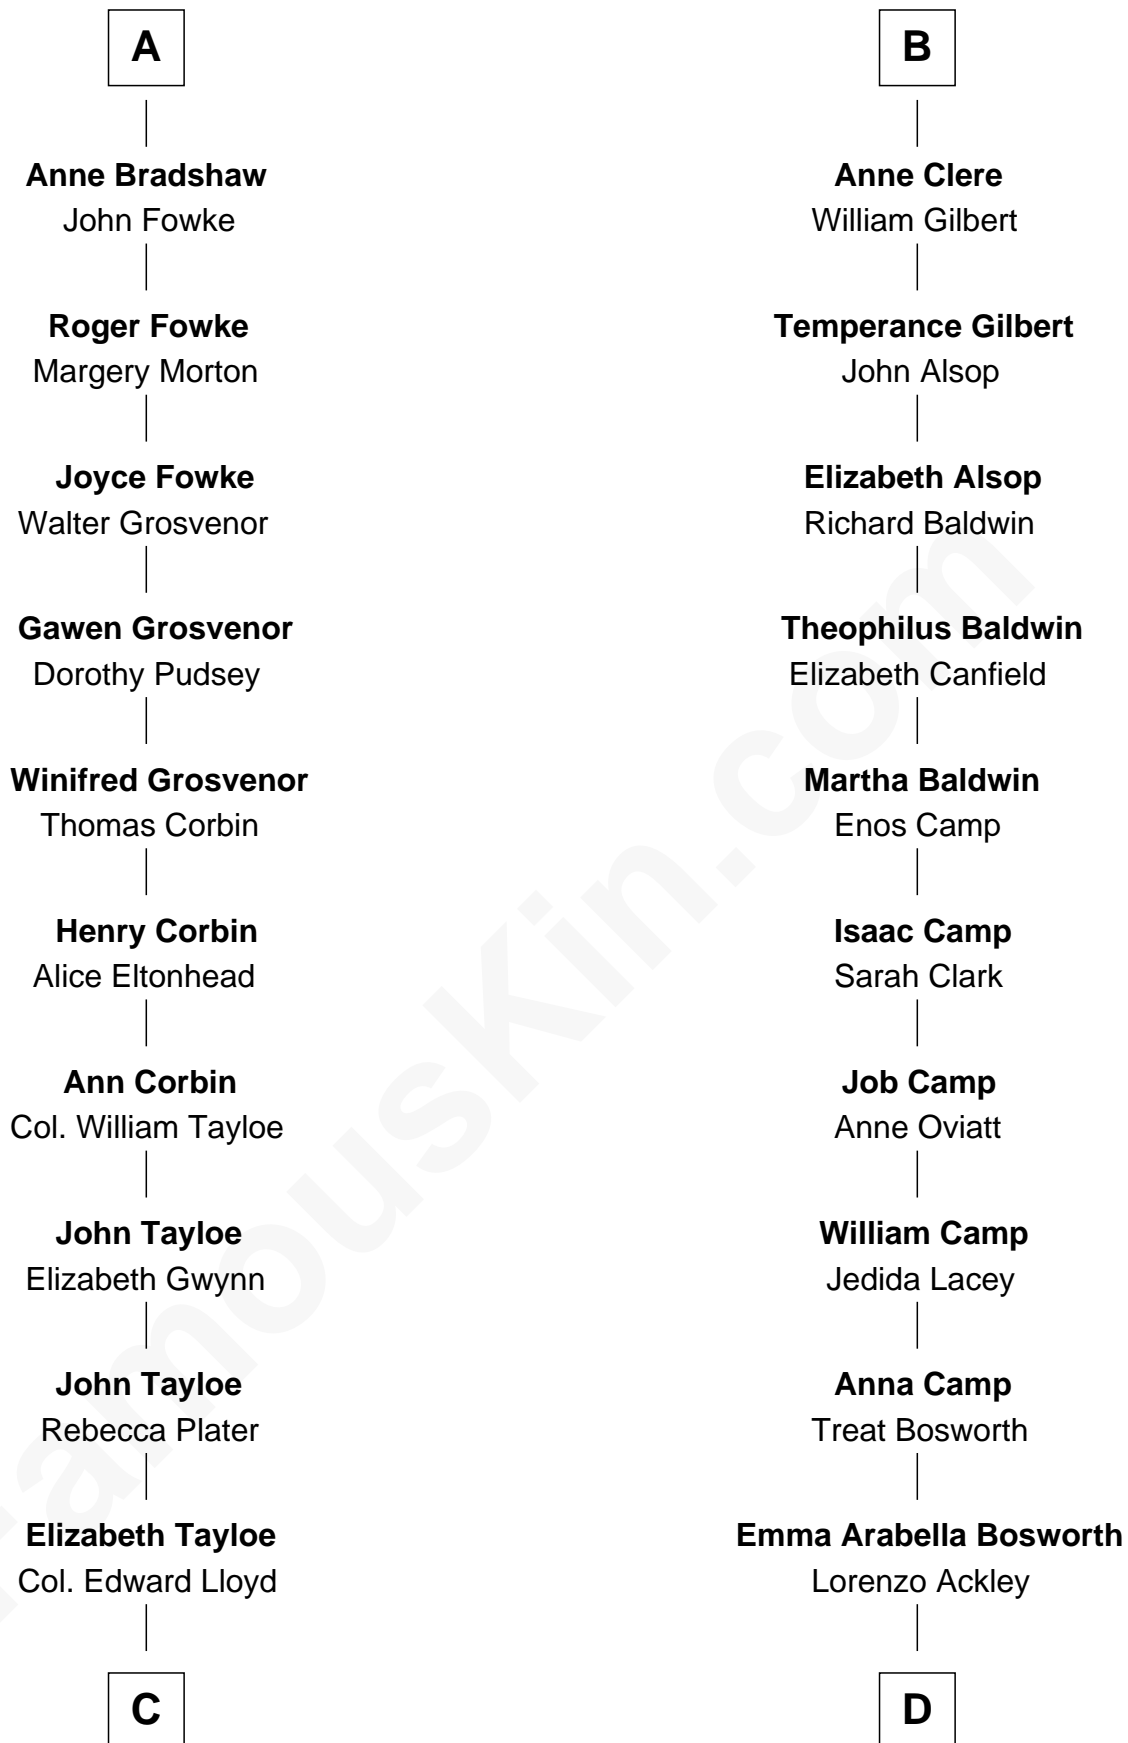

## Relationship Chart of

### Thomas Hunt Morgan

*Nobel Prize Winner in Physiology or Medicine*

20th cousin 1 time removed of

### Sydney Biddle Barrows

*Mayflower Madam*

**C**

**Mary Tayloe Lloyd**

Francis Scott Key

**Elizabeth Phoebe Key**

Charles Howard

**Ellen Key Howard**