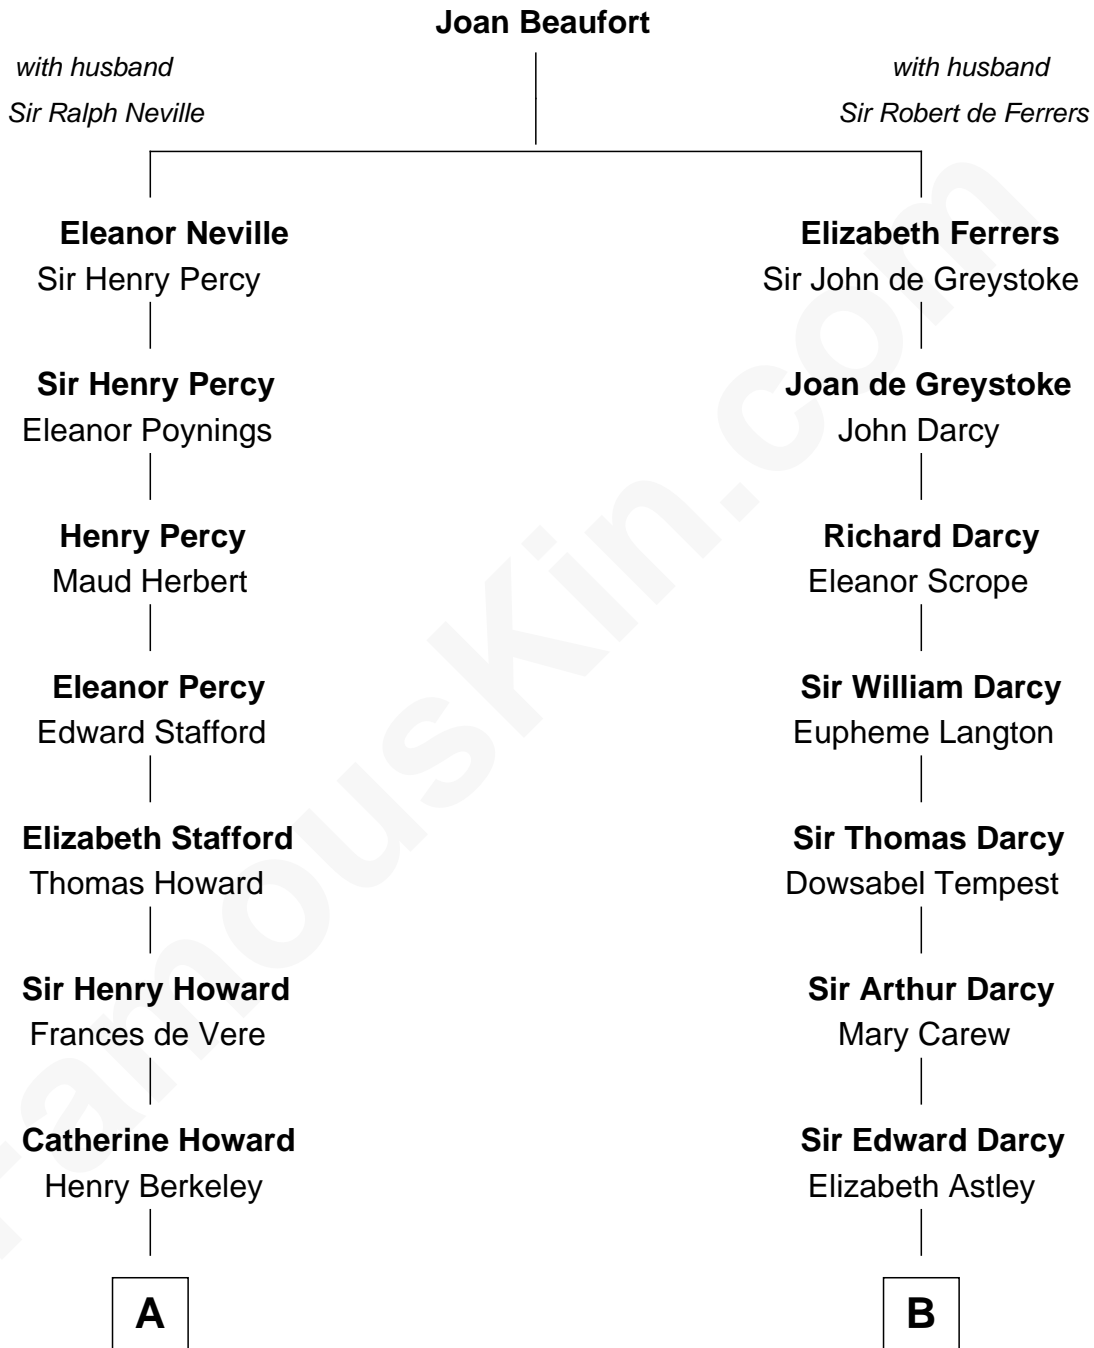

Robert Treat Paine

Signer of the Declaration of Independence