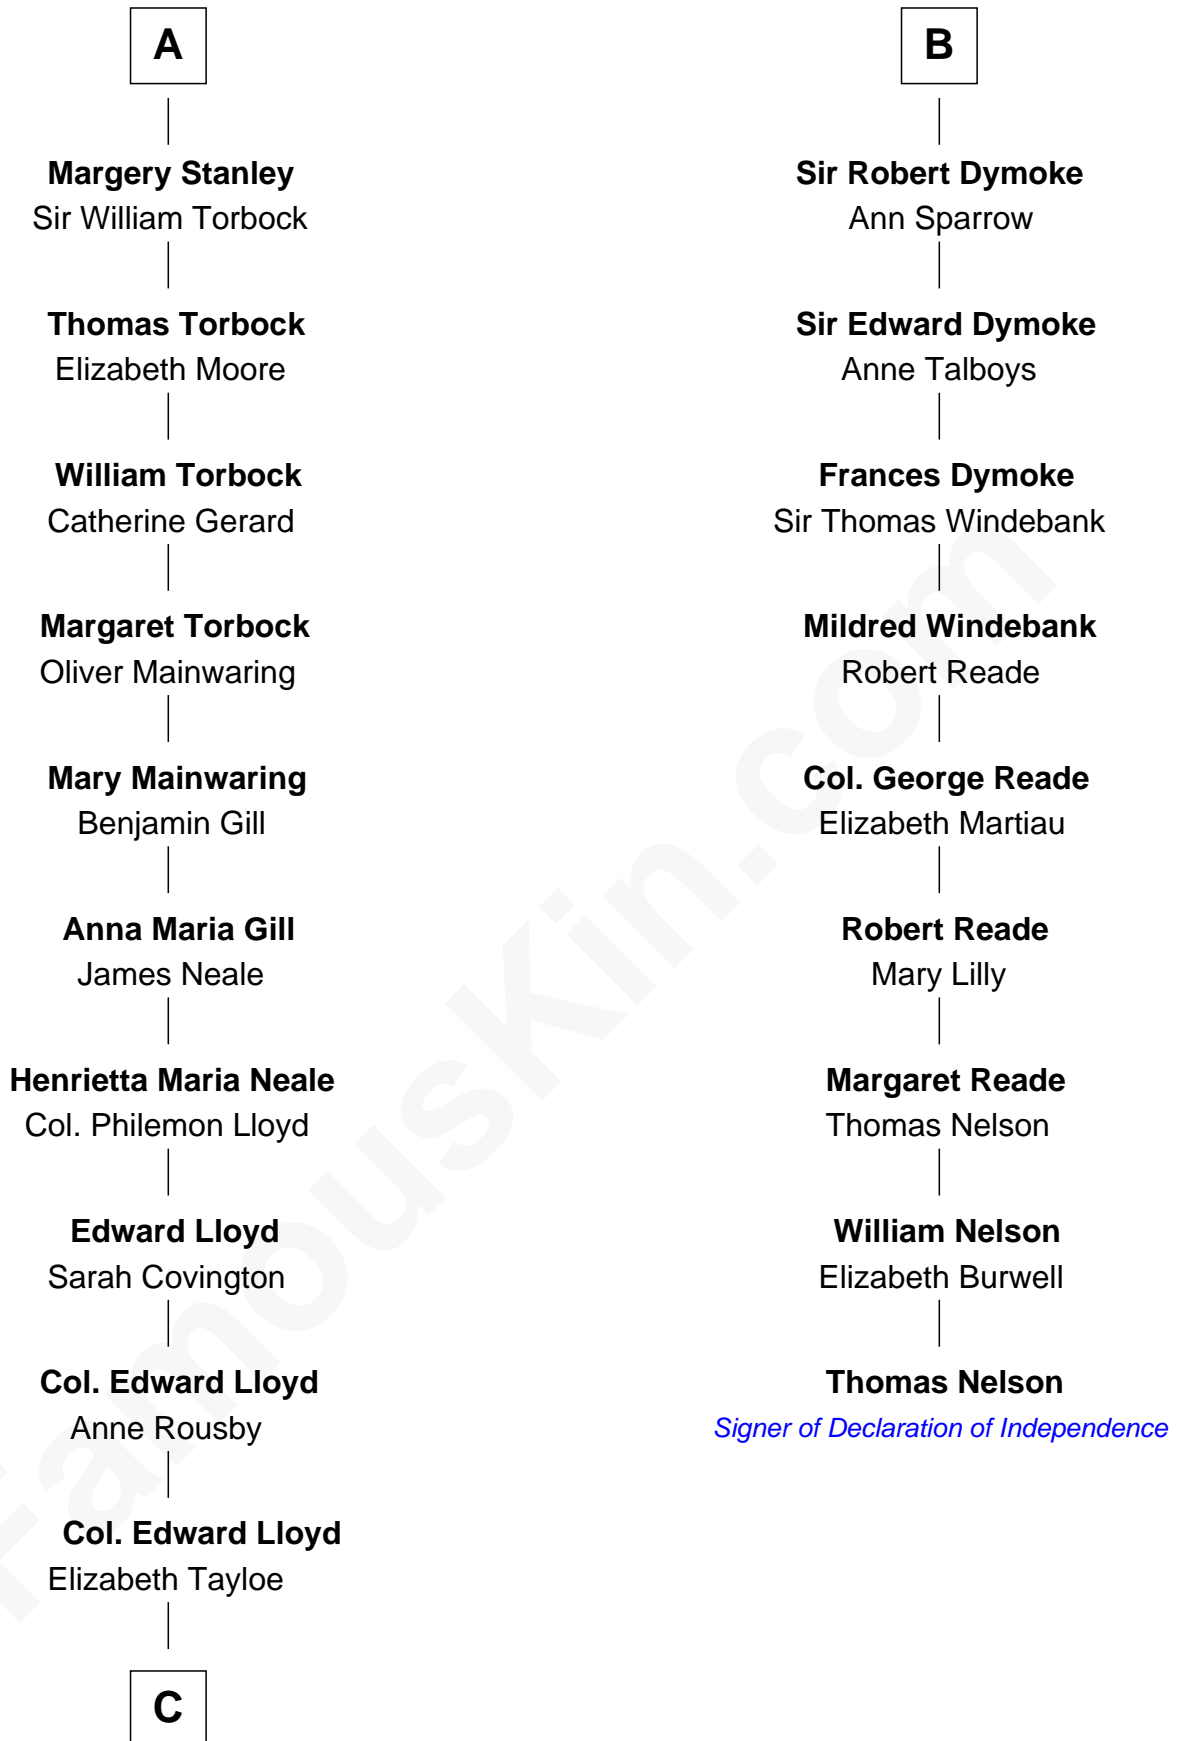

FamousKin.com

Relationship Chart of

Thomas Hunt Morgan

Nobel Prize Winner in Physiology or Medicine

15th cousin 5 times removed of

Thomas Nelson

Signer of the Declaration of Independence

C

—
Mary Tayloe Lloyd

Francis Scott Key

—
Elizabeth Phoebe Key

Charles Howard

—
Ellen Key Howard

Charlton Hunt Morgan

—
Thomas Hunt Morgan

Nobel Prize Winner