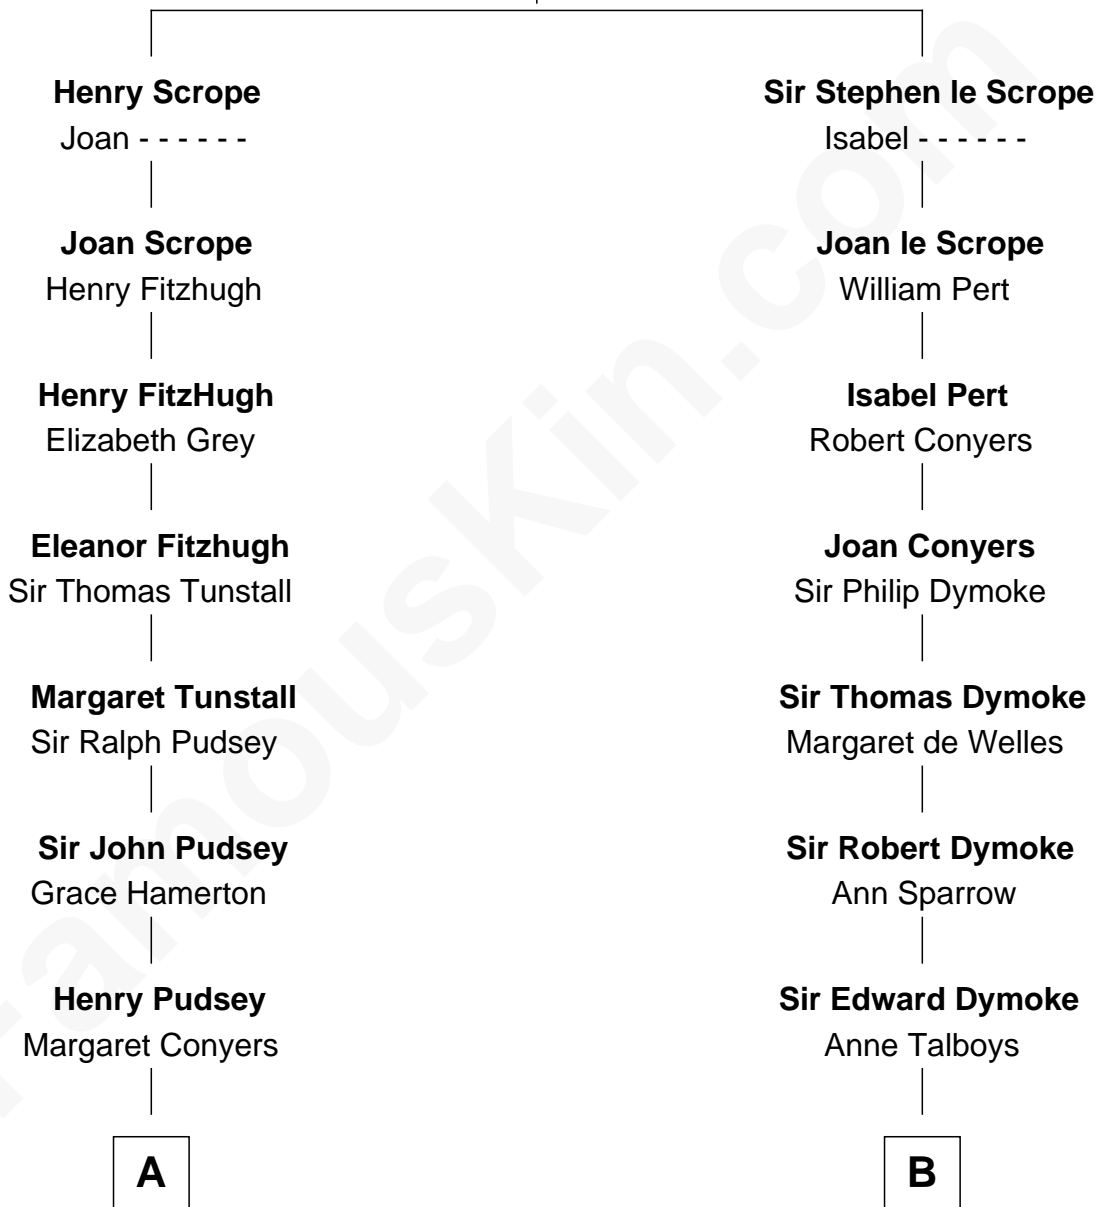

## Relationship Chart of

### Thomas Hunt Morgan

*Nobel Prize Winner in Physiology or Medicine*

13th cousin 8 times removed of

**Thomas Nelson**

*Signer of the Declaration of Independence*

**Sir Geoffrey le Scrope**

Ivetta de Ros

**C**

—  
**Elizabeth Tayloe**  
Col. Edward Lloyd

—  
**Mary Tayloe Lloyd**  
Francis Scott Key

—  
**Elizabeth Phoebe Key**  
Charles Howard

—  
**Ellen Key Howard**  
Charlton Hunt Morgan

—  
**Thomas Hunt Morgan**  
*Nobel Prize Winner*