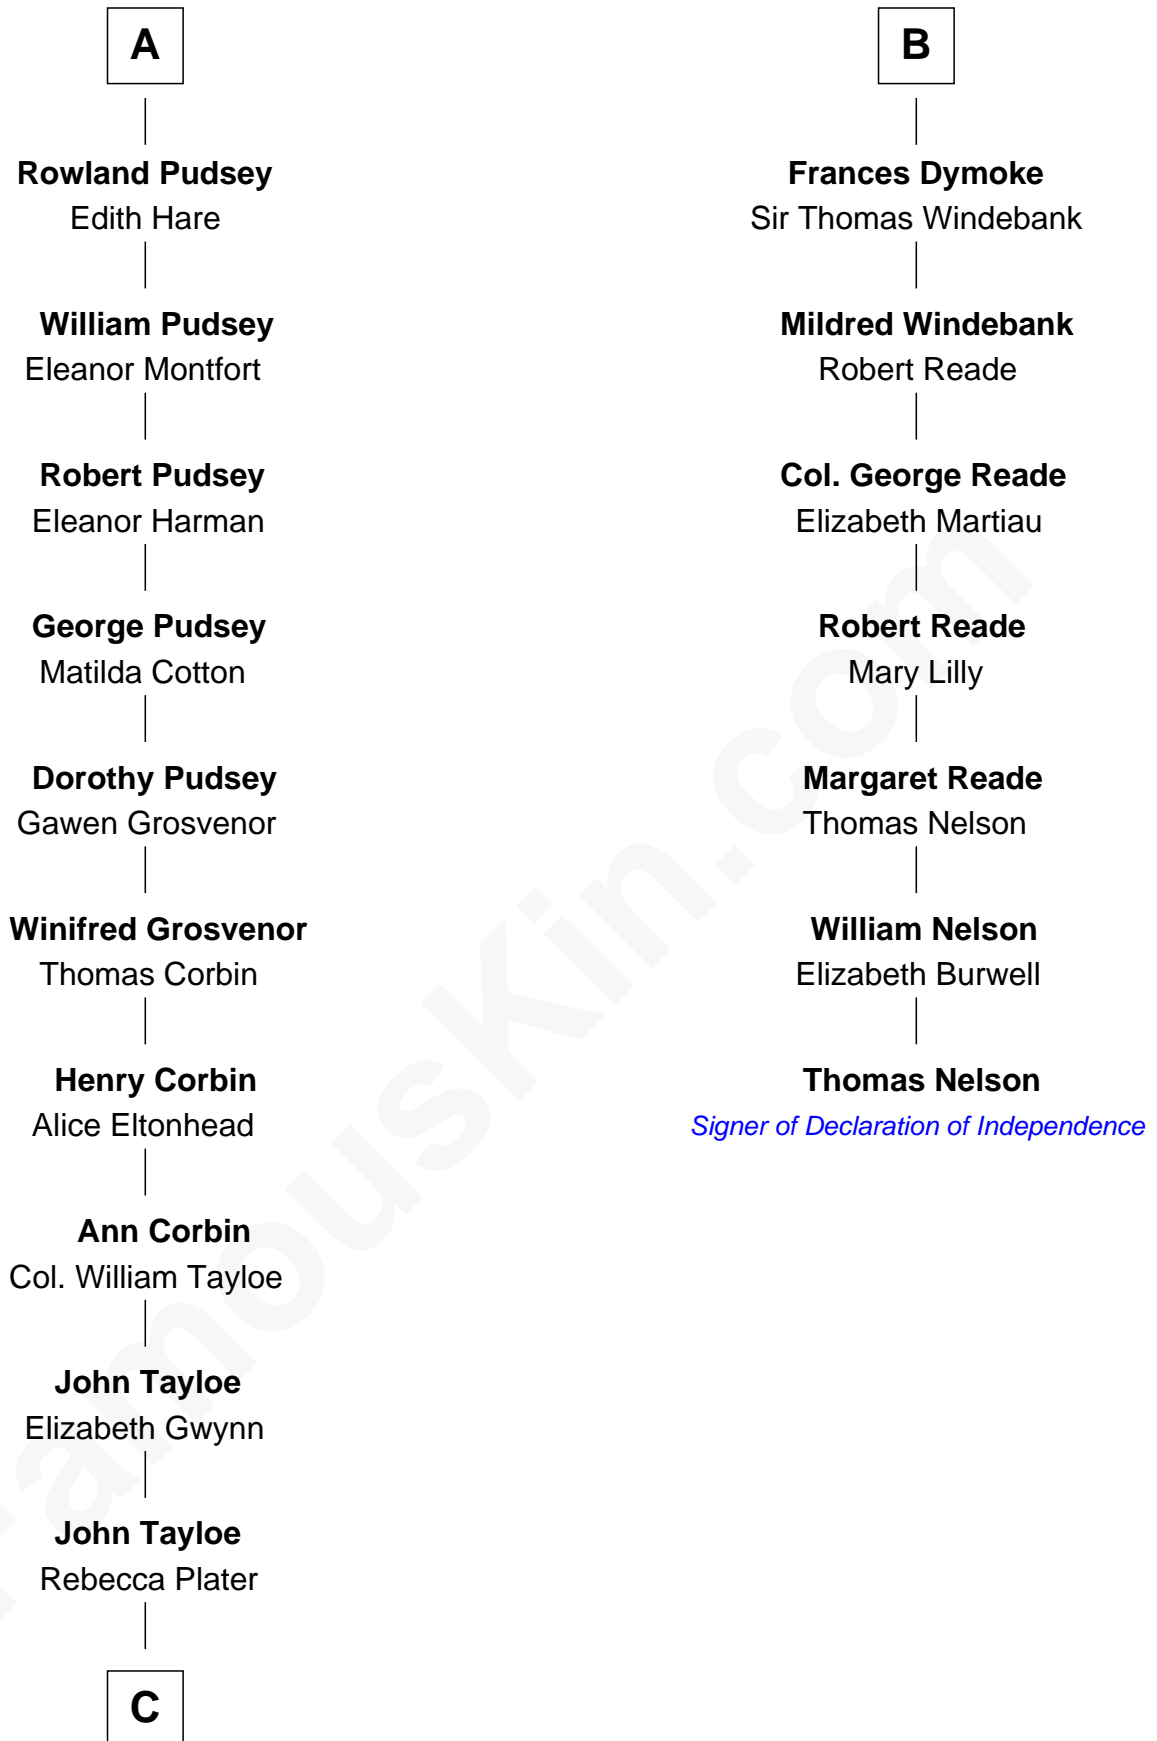

## Relationship Chart of

### Thomas Hunt Morgan

*Nobel Prize Winner in Physiology or Medicine*

13th cousin 8 times removed of

**Thomas Nelson**

*Signer of the Declaration of Independence*

**Sir Geoffrey le Scrope**

Ivetta de Ros

**C**

—  
**Elizabeth Tayloe**  
Col. Edward Lloyd

—  
**Mary Tayloe Lloyd**  
Francis Scott Key

—  
**Elizabeth Phoebe Key**  
Charles Howard

—  
**Ellen Key Howard**  
Charlton Hunt Morgan

—  
**Thomas Hunt Morgan**  
*Nobel Prize Winner*