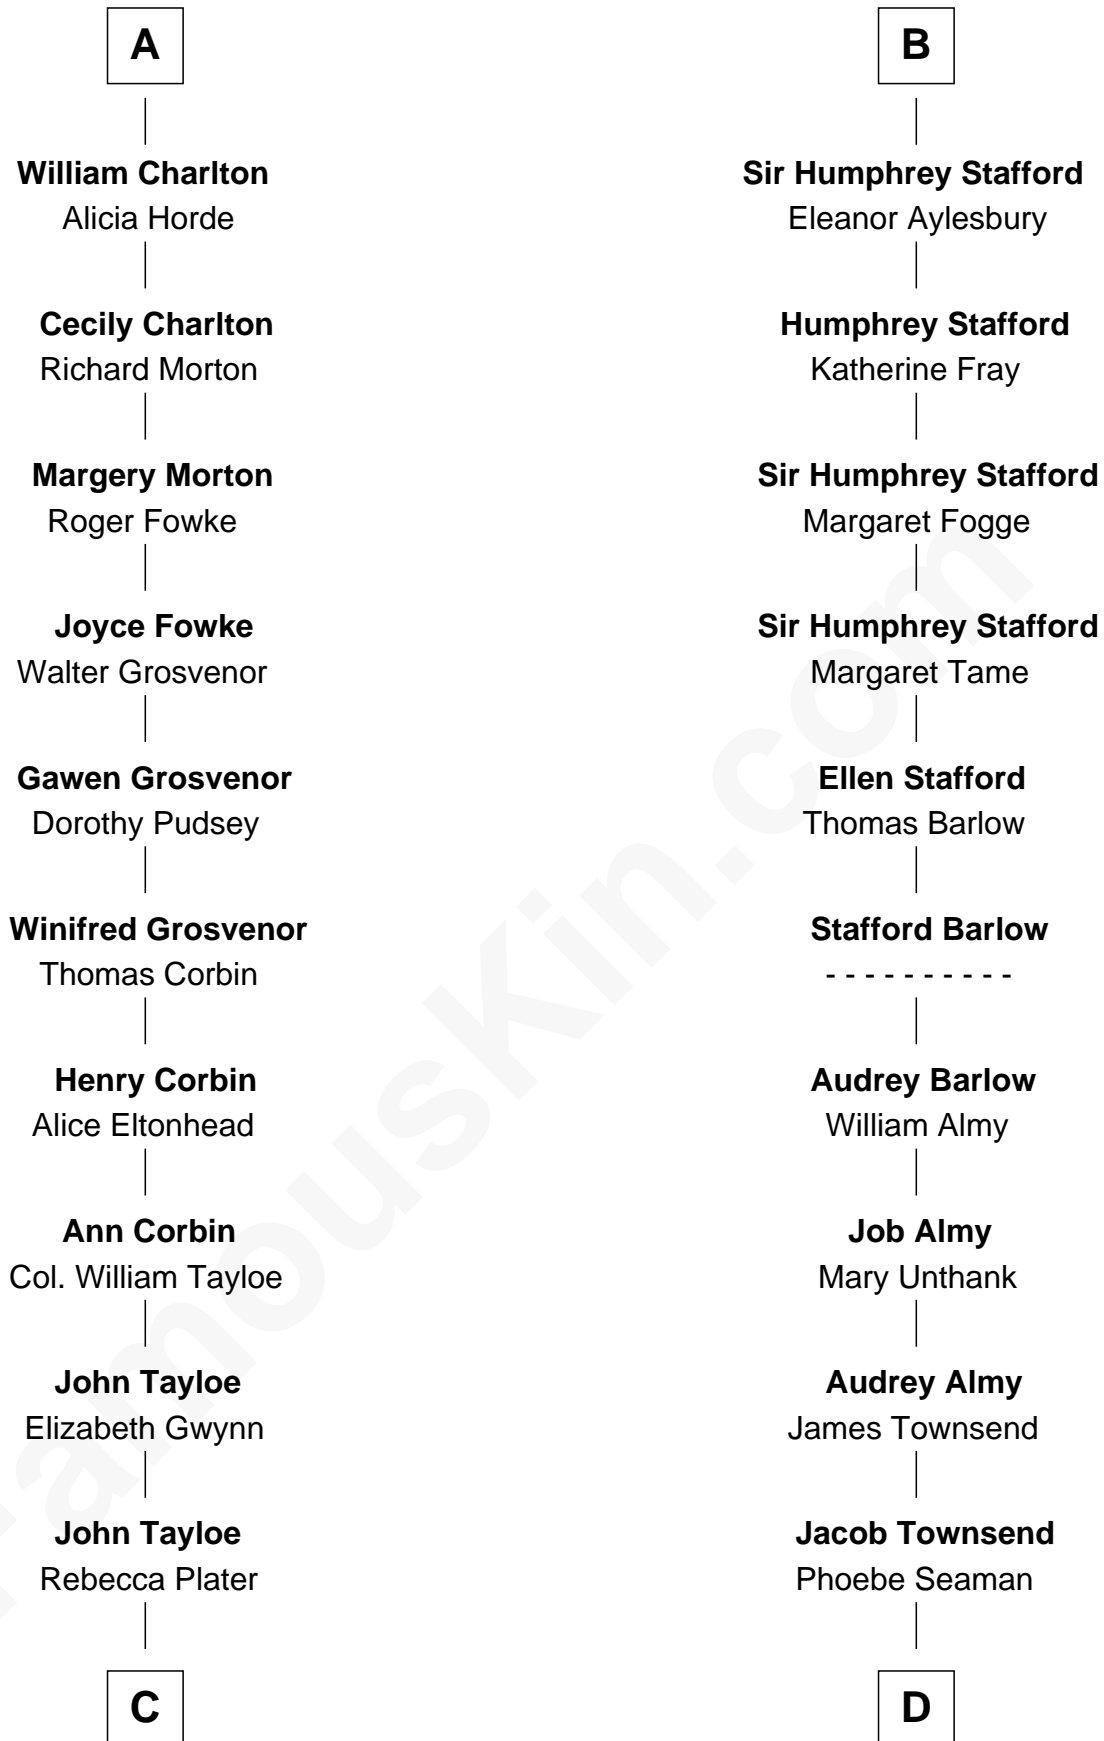

## Relationship Chart of

### Thomas Hunt Morgan

*Nobel Prize Winner in Physiology or Medicine*

**18th cousin 3 times removed of**

**Robert Townsend**

*Member of the Culper Spy Ring during the American Revolution*

**Sir Roger de Somery**

Nichole d'Aubenev

**C**

**Elizabeth Tayloe**  
Col. Edward Lloyd

**Mary Tayloe Lloyd**  
Francis Scott Key

**Elizabeth Phoebe Key**  
Charles Howard

**Ellen Key Howard**  
Charlton Hunt Morgan

**Thomas Hunt Morgan**  
*Nobel Prize Winner*

**D**

**Samuel Townsend**  
Sarah Stoddard

**Robert Townsend**  
*Spy known as "Culper Jr."*

FamousKin.com