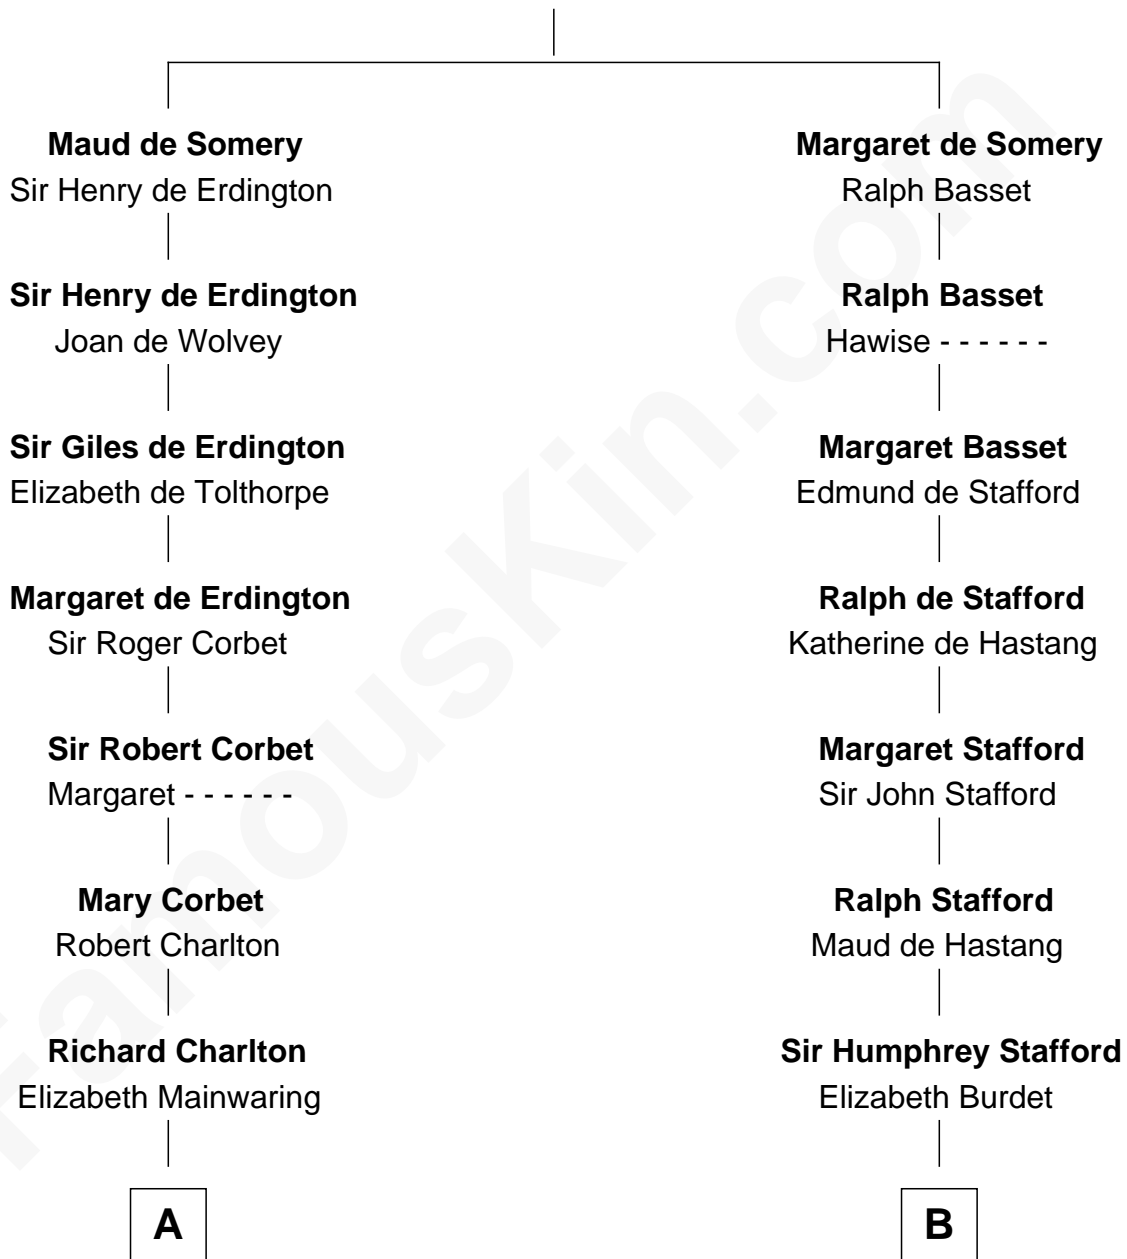

## Relationship Chart of

### Thomas Hunt Morgan

*Nobel Prize Winner in Physiology or Medicine*

**18th cousin 3 times removed of**

**Robert Townsend**

*Member of the Culper Spy Ring during the American Revolution*

**Sir Roger de Somery**

Nichole d'Aubenev

**C**

**Elizabeth Tayloe**  
Col. Edward Lloyd

**Mary Tayloe Lloyd**  
Francis Scott Key

**Elizabeth Phoebe Key**  
Charles Howard

**Ellen Key Howard**  
Charlton Hunt Morgan

**Thomas Hunt Morgan**  
*Nobel Prize Winner*