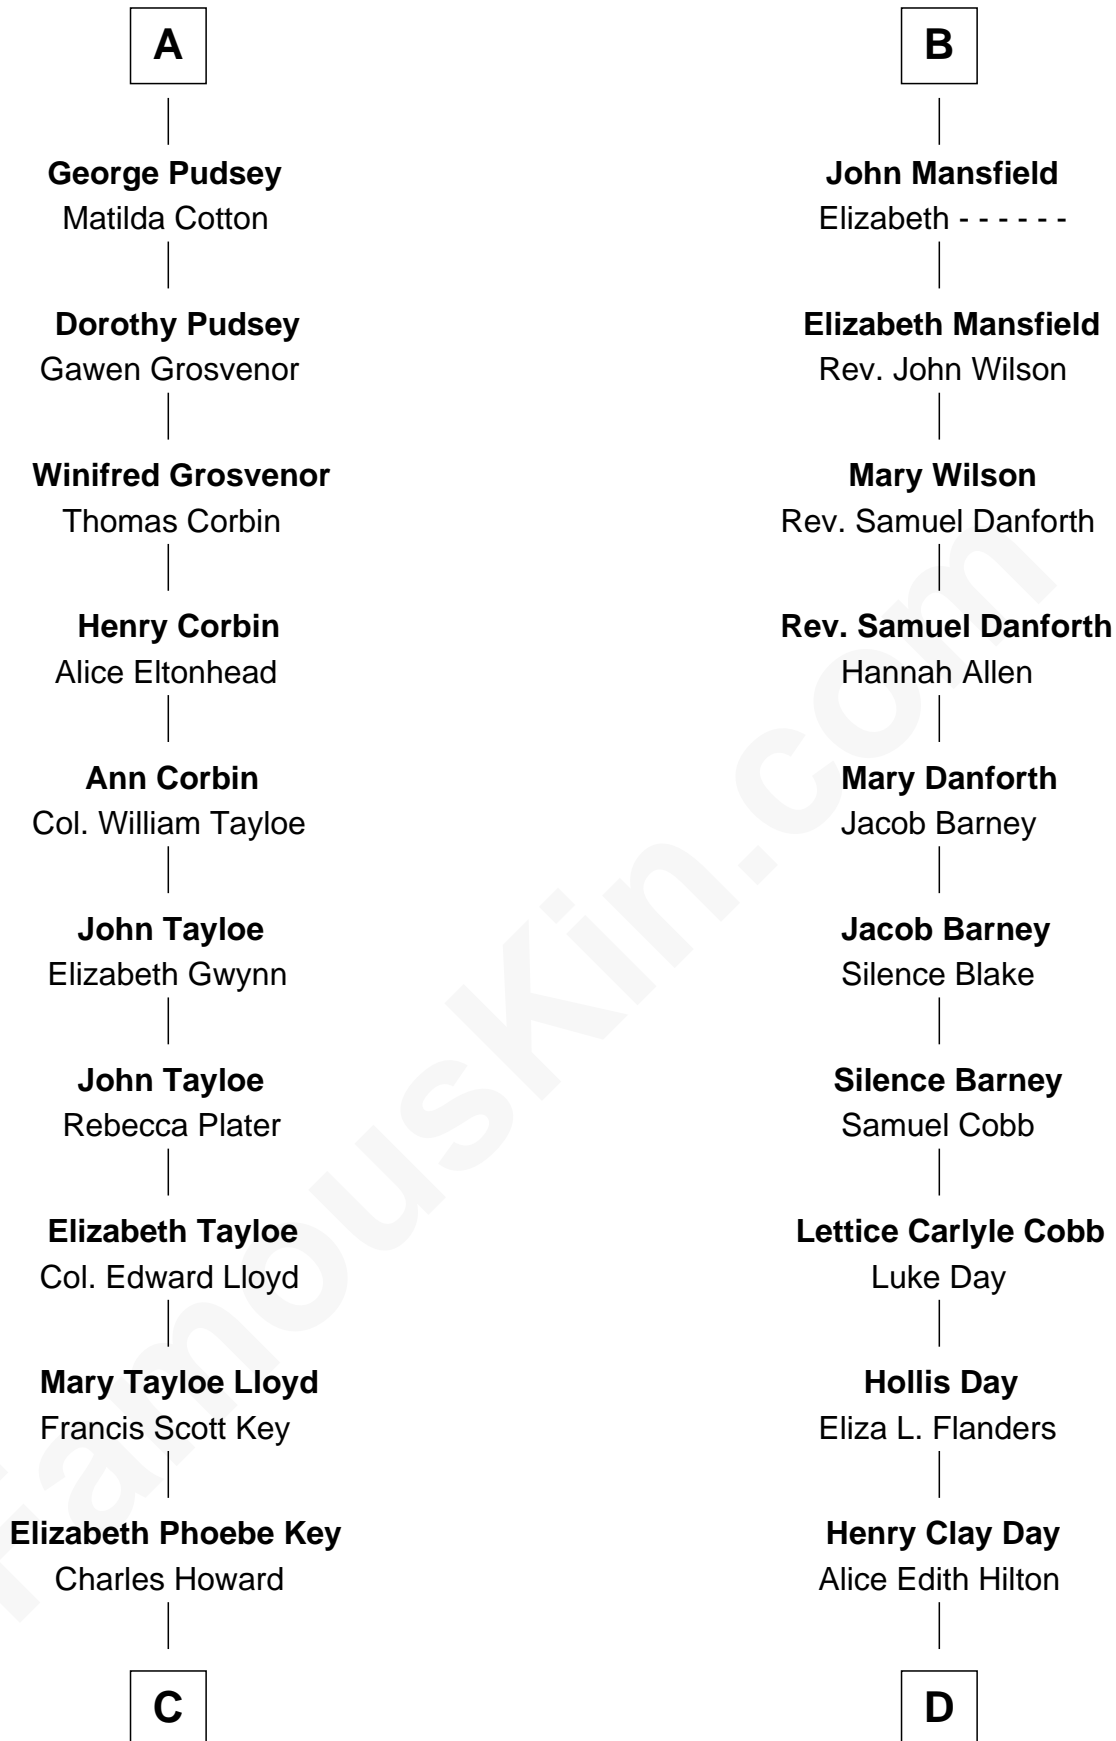

## Relationship Chart of Thomas Hunt Morgan

*Nobel Prize Winner in Physiology or Medicine*

18th cousin of

**Sandra Day O'Connor**

*First Female U.S. Supreme Court Justice*

**C**

**Ellen Key Howard**  
Charlton Hunt Morgan

**Thomas Hunt Morgan**  
*Nobel Prize Winner*

**D**

**Henry R. Day**  
Ada Mae Wilkey

**Sandra Day O'Connor**  
*U.S. Supreme Court Justice*

FamousKin.com