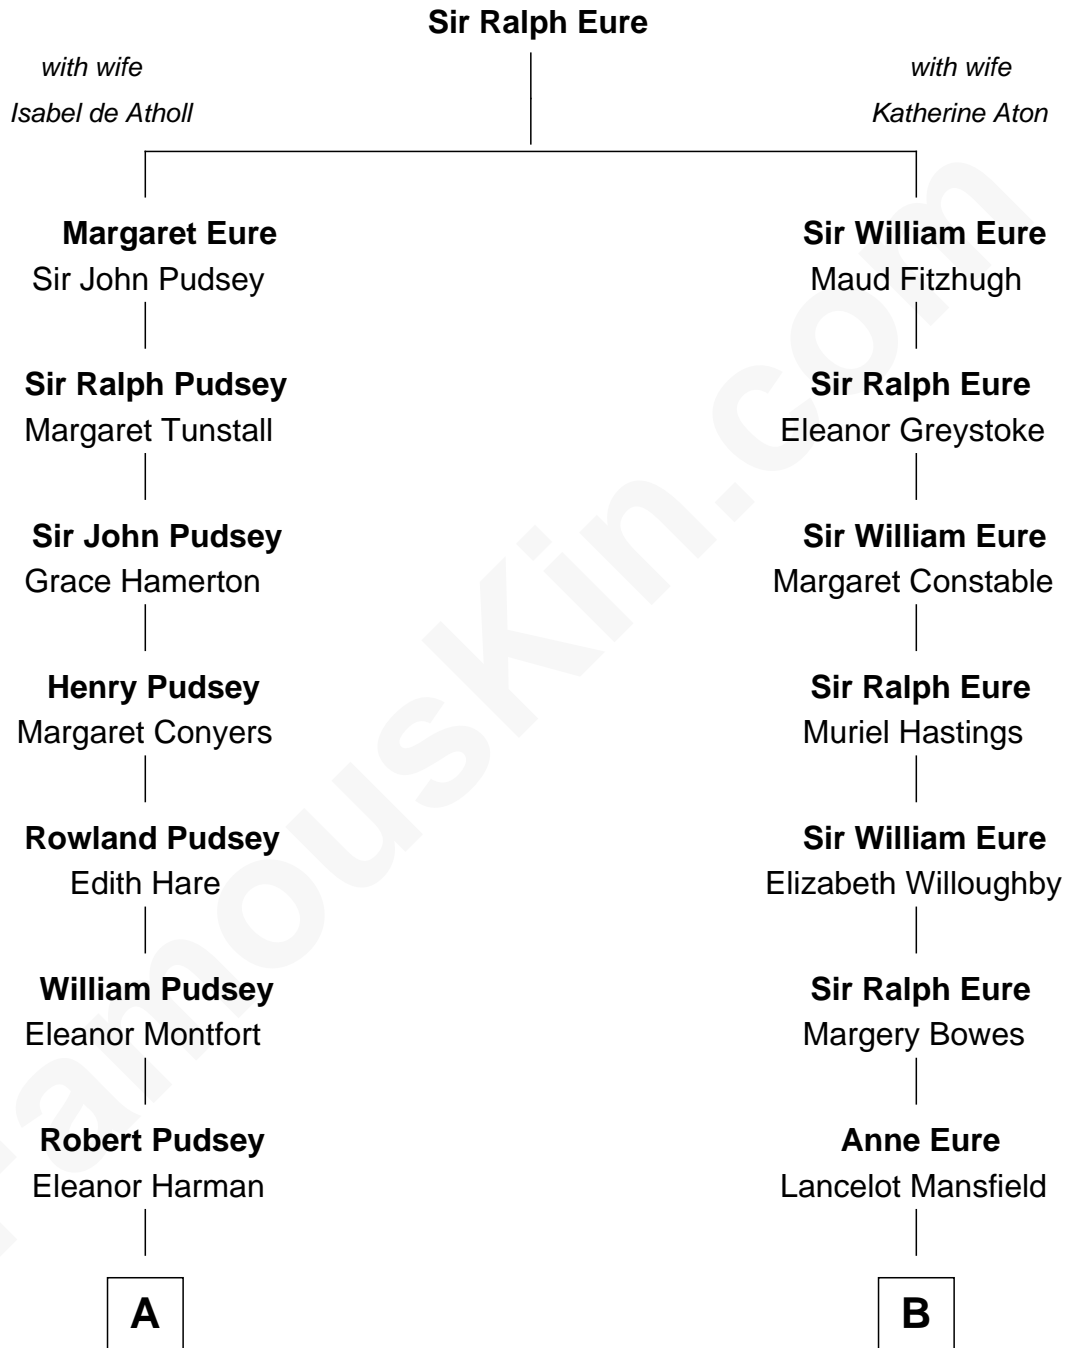

# FamousKin.com

## Relationship Chart of Thomas Hunt Morgan

*Nobel Prize Winner in Physiology or Medicine*

18th cousin of

**Sandra Day O'Connor**

*First Female U.S. Supreme Court Justice*

**C**

**Ellen Key Howard**  
Charlton Hunt Morgan