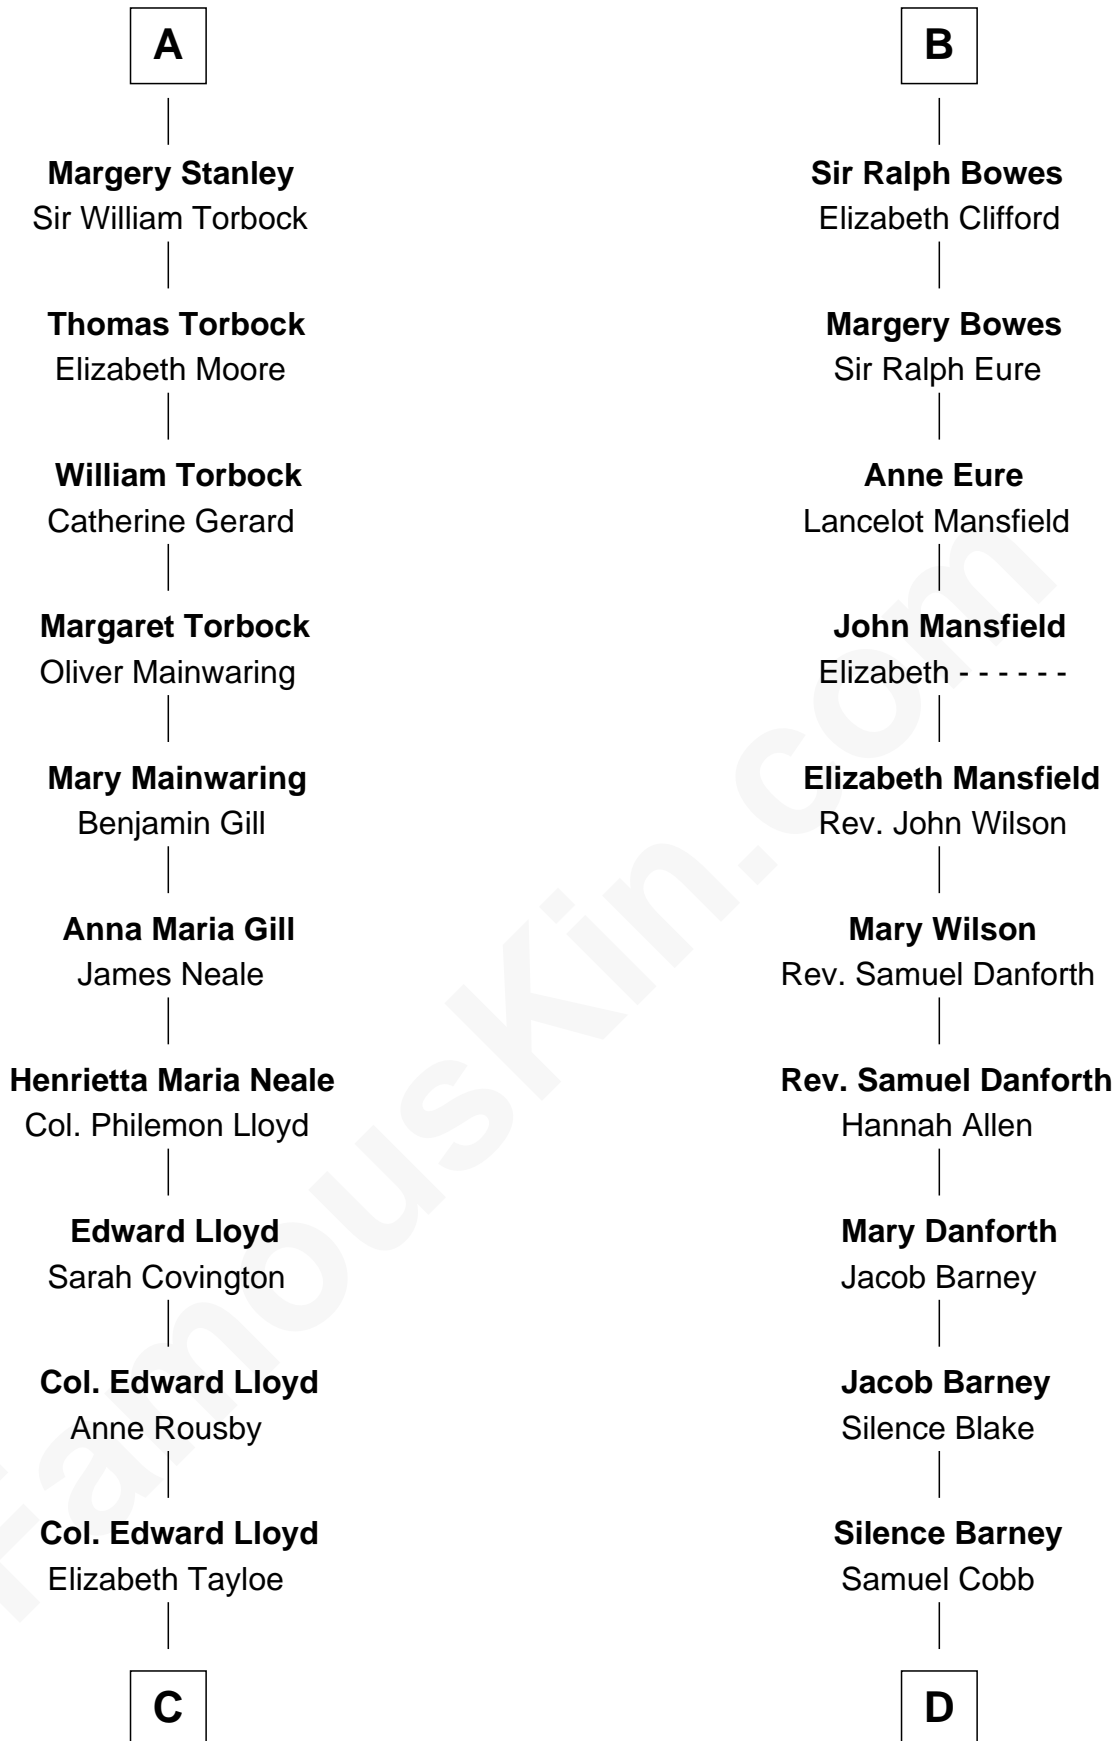

## Relationship Chart of

### Thomas Hunt Morgan

*Nobel Prize Winner in Physiology or Medicine*

20th cousin 1 time removed of

### Sandra Day O'Connor

*First Female U.S. Supreme Court Justice*

**C**

**Mary Tayloe Lloyd**

Francis Scott Key

**Elizabeth Phoebe Key**

Charles Howard

**Ellen Key Howard**