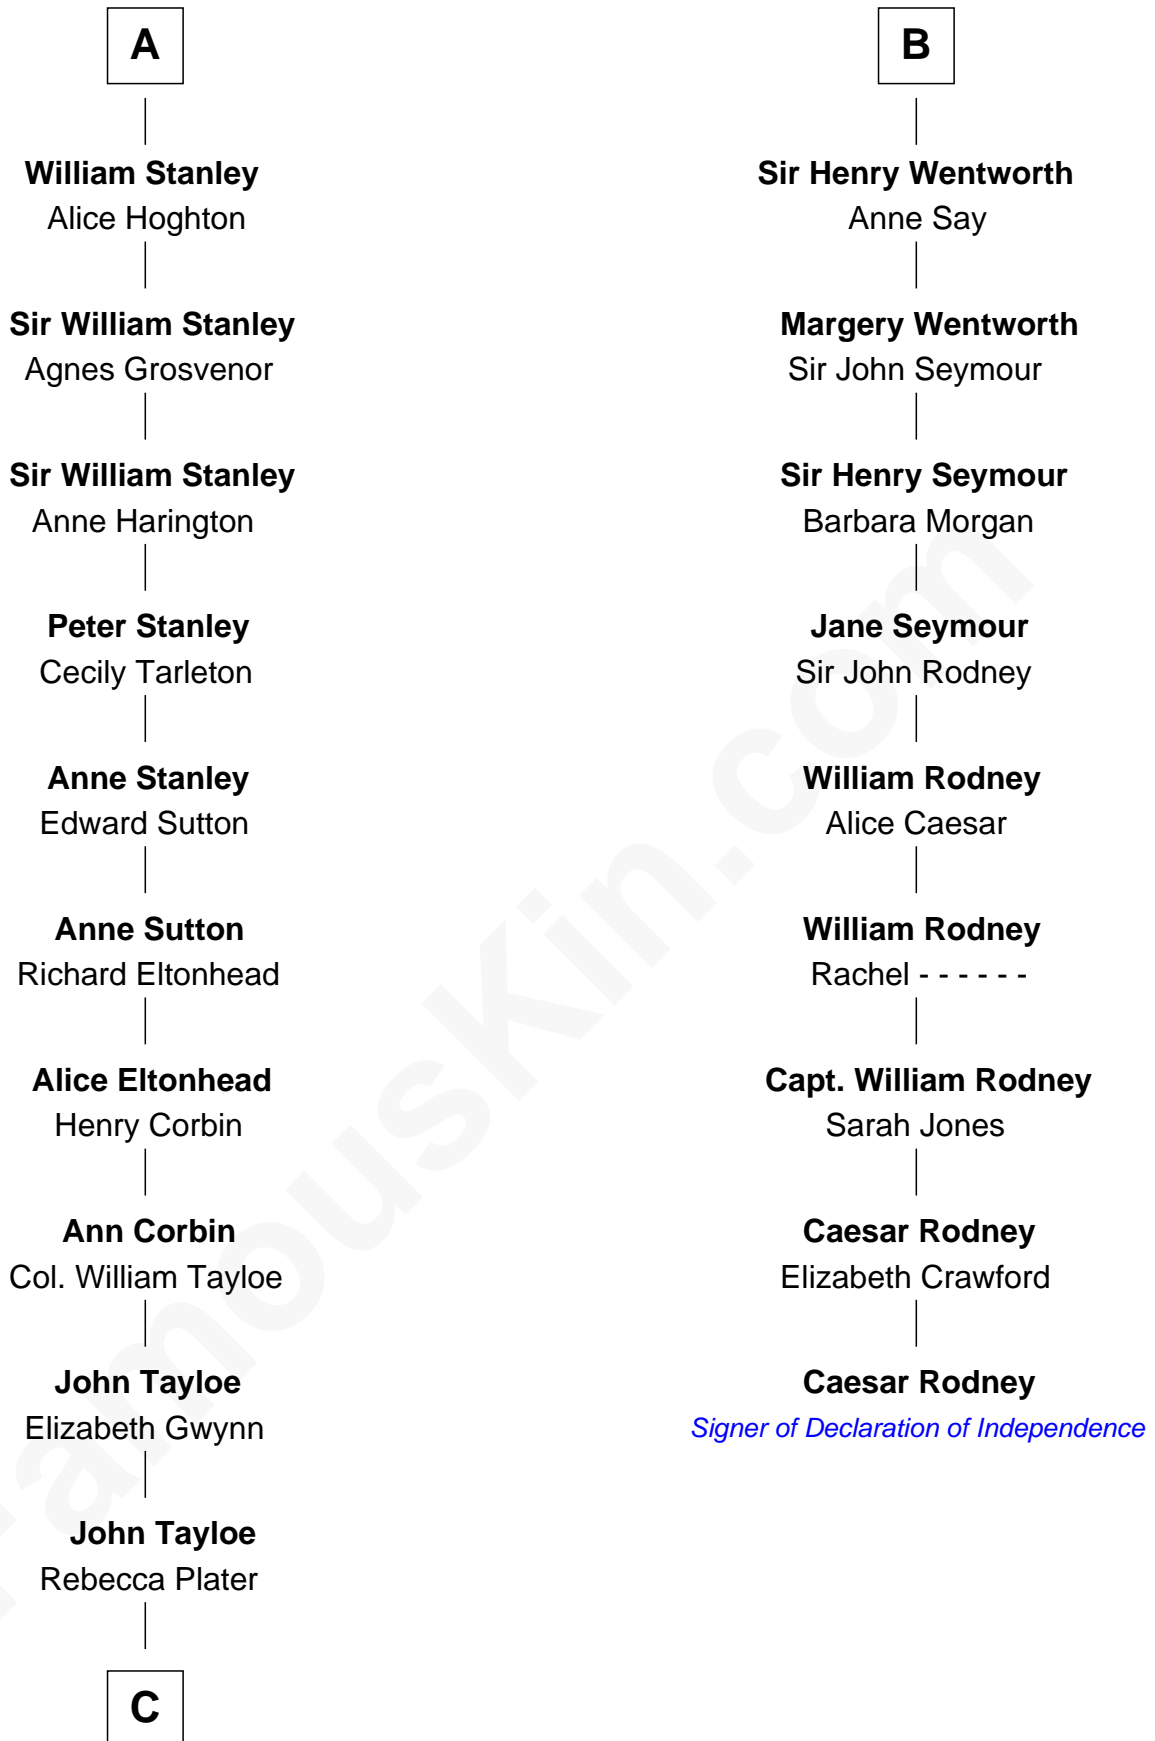

## Relationship Chart of

### Thomas Hunt Morgan

*Nobel Prize Winner in Physiology or Medicine*

15th cousin 6 times removed of

**Caesar Rodney**

*Signer of the Declaration of Independence*

**C**

—  
**Elizabeth Tayloe**  
Col. Edward Lloyd

—  
**Mary Tayloe Lloyd**  
Francis Scott Key

—  
**Elizabeth Phoebe Key**  
Charles Howard

—  
**Ellen Key Howard**  
Charlton Hunt Morgan

—  
**Thomas Hunt Morgan**  
*Nobel Prize Winner*

FamousKin.com