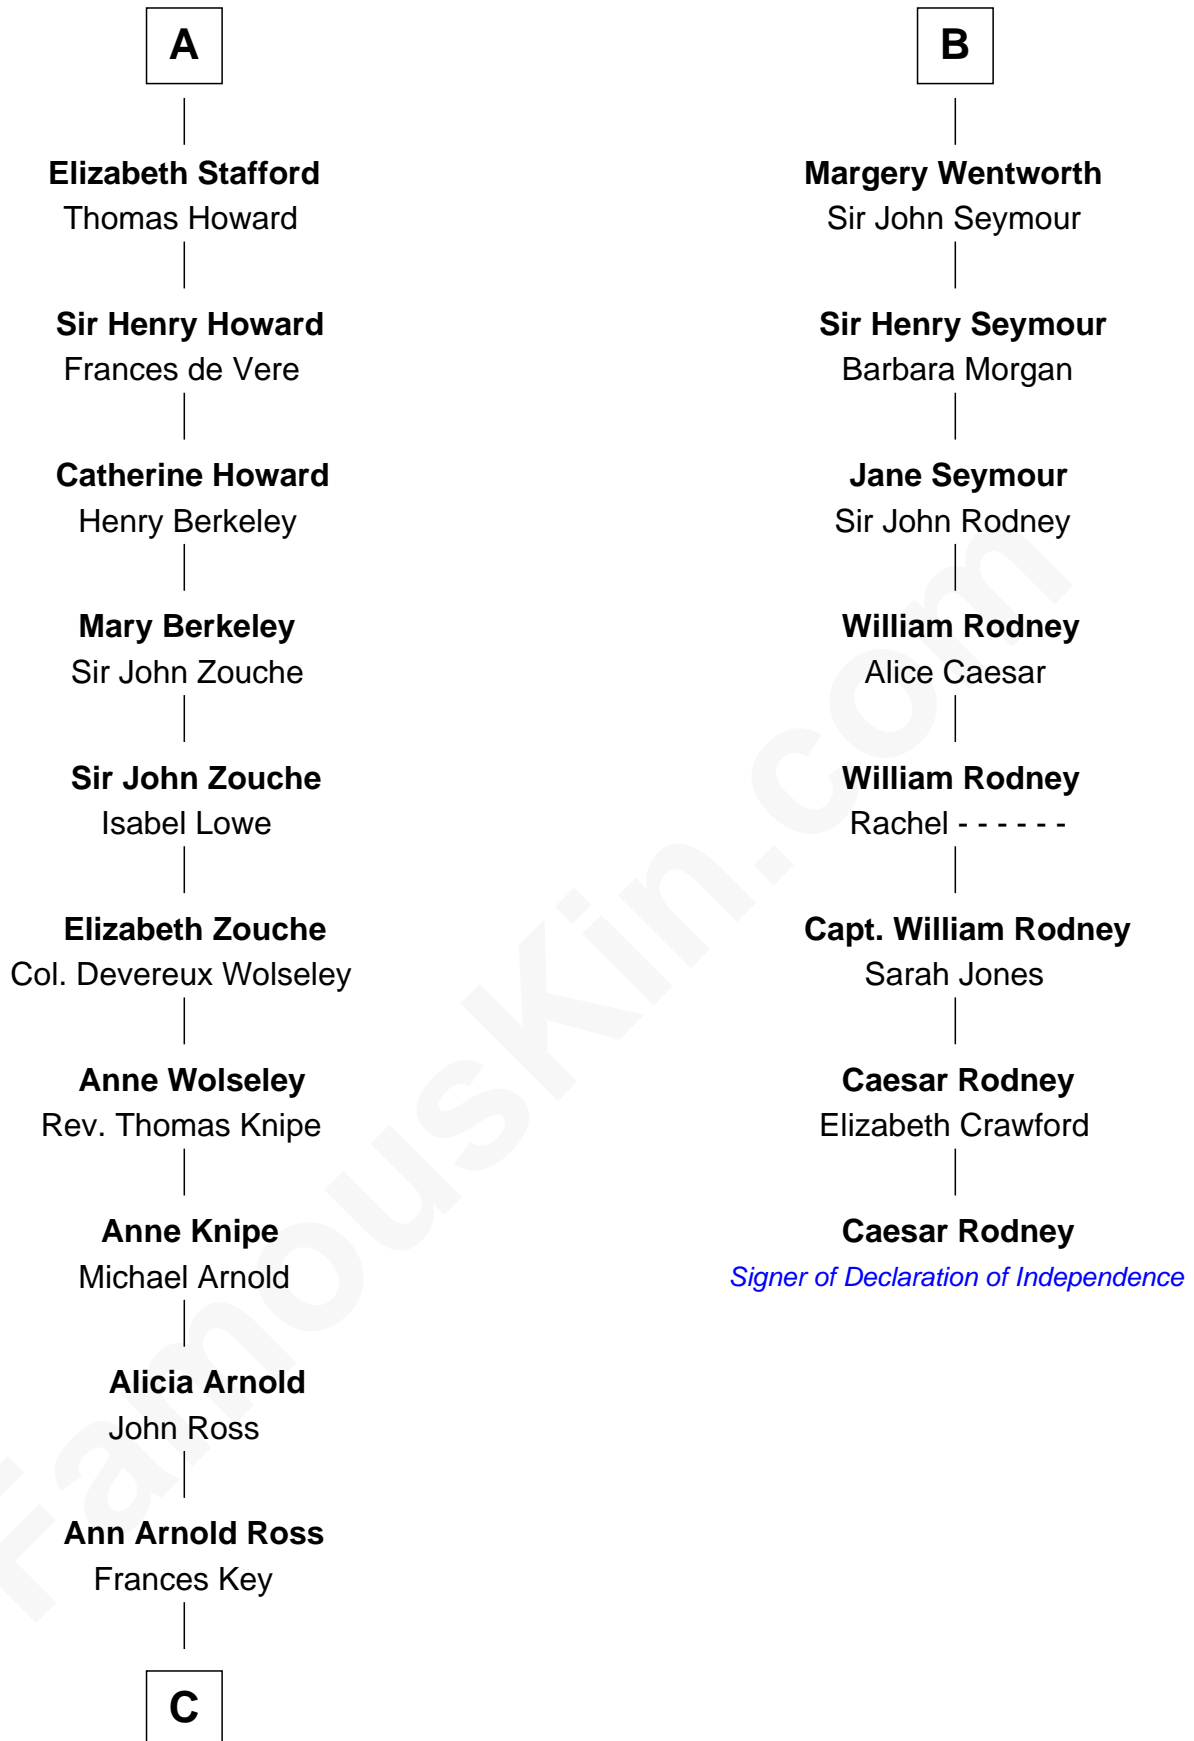

## Relationship Chart of Thomas Hunt Morgan

*Nobel Prize Winner in Physiology or Medicine*

14th cousin 7 times removed of

**Caesar Rodney**

*Signer of the Declaration of Independence*

**C**

—  
**John Ross Key**

Anne Phebe Penn Dagworthy Charlton

—  
**Francis Scott Key**

Mary Tayloe Lloyd

—  
**Elizabeth Phoebe Key**

Charles Howard

—  
**Ellen Key Howard**

Charlton Hunt Morgan

—  
**Thomas Hunt Morgan**