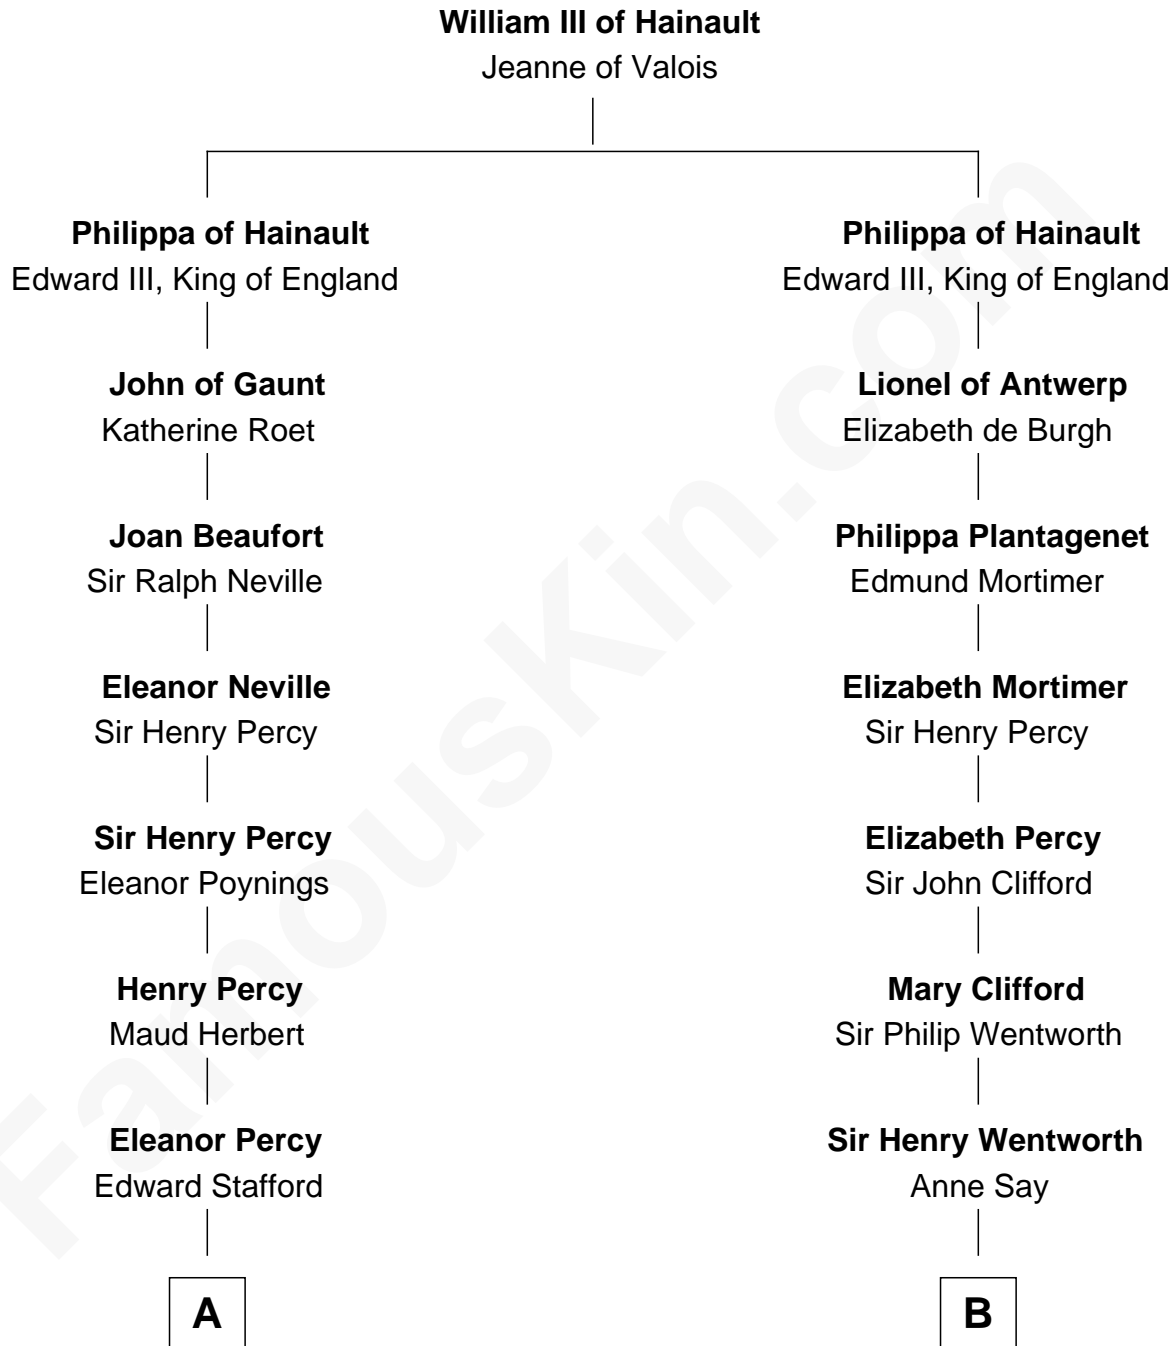

# FamousKin.com

## Relationship Chart of Thomas Hunt Morgan

*Nobel Prize Winner in Physiology or Medicine*

14th cousin 7 times removed of

**Caesar Rodney**

*Signer of the Declaration of Independence*

**C**

—  
**John Ross Key**