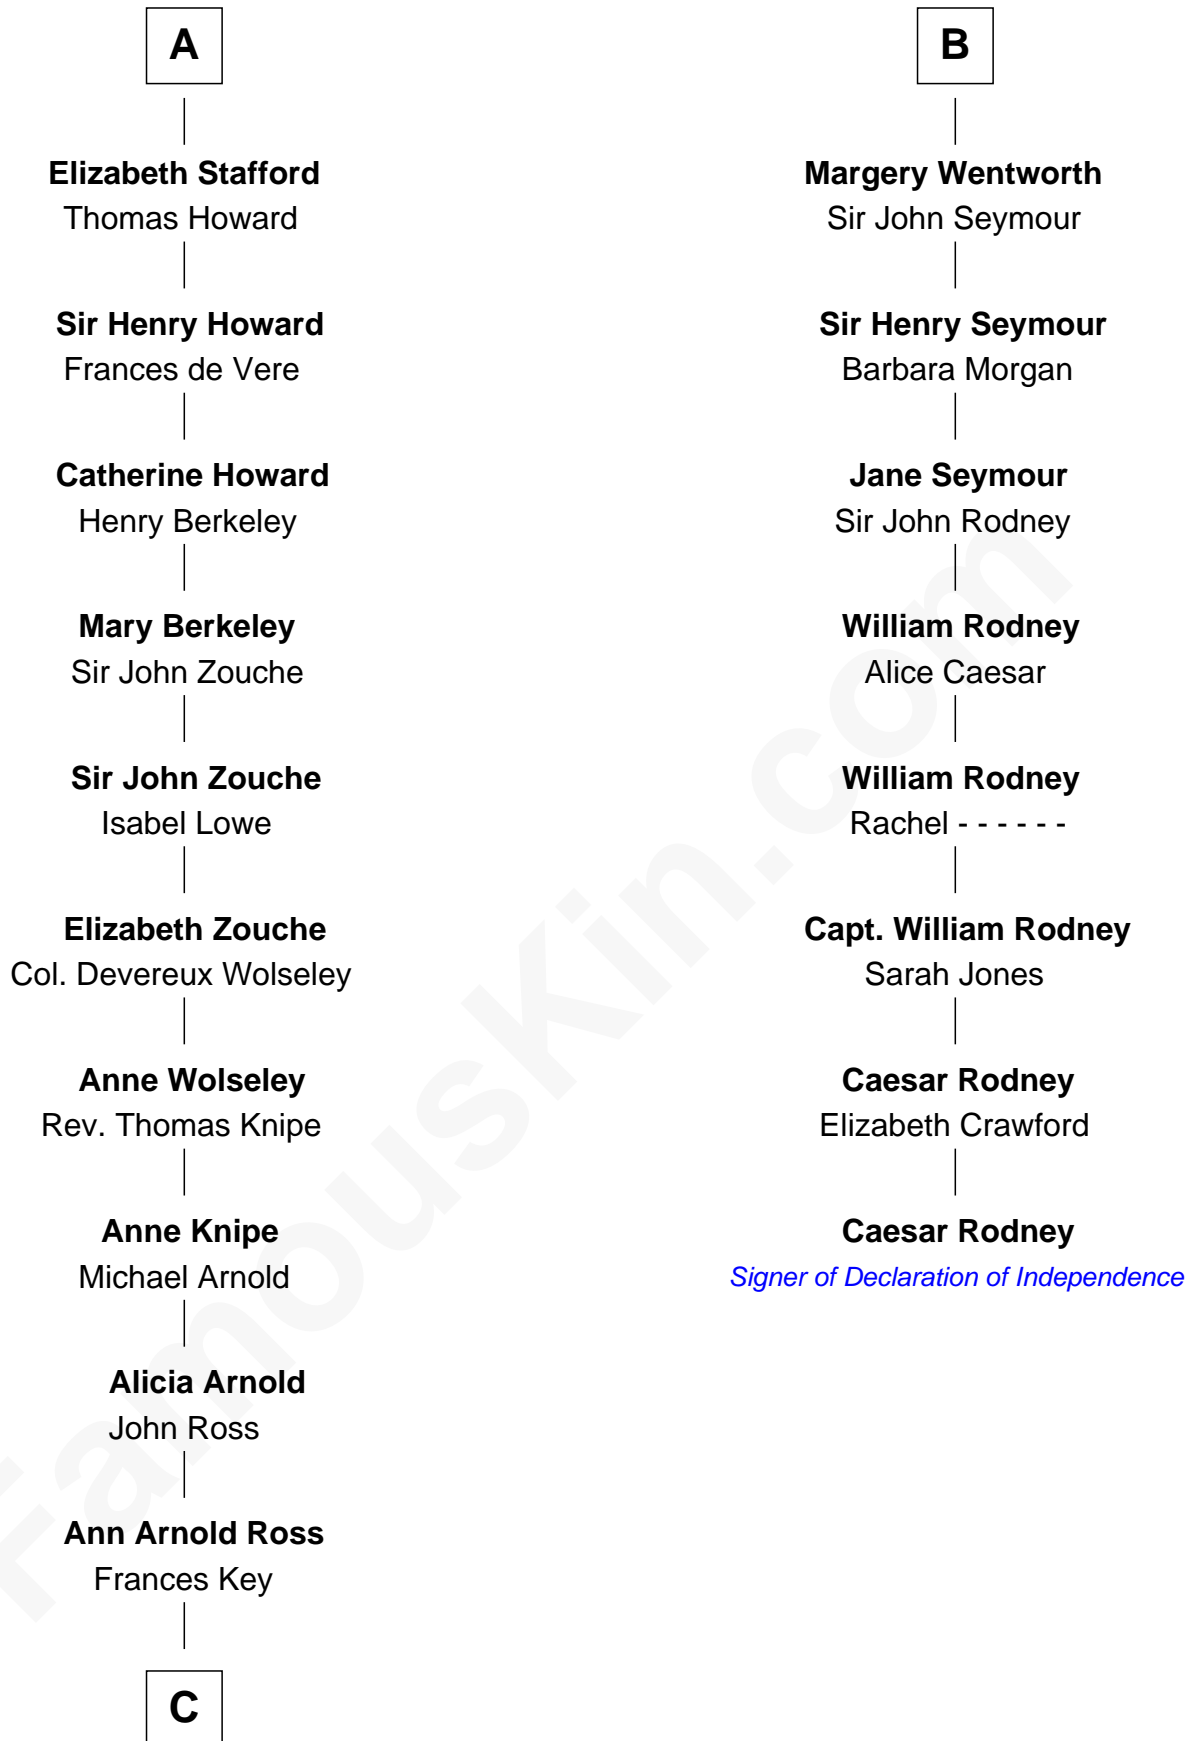

FamousKin.com

Relationship Chart of Thomas Hunt Morgan

Nobel Prize Winner in Physiology or Medicine

14th cousin 7 times removed of

Caesar Rodney

Signer of the Declaration of Independence

C

—
John Ross Key

Anne Phebe Penn Dagworthy Charlton

—
Francis Scott Key

Mary Tayloe Lloyd

—
Elizabeth Phoebe Key

Charles Howard

—
Ellen Key Howard

Charlton Hunt Morgan

—
Thomas Hunt Morgan