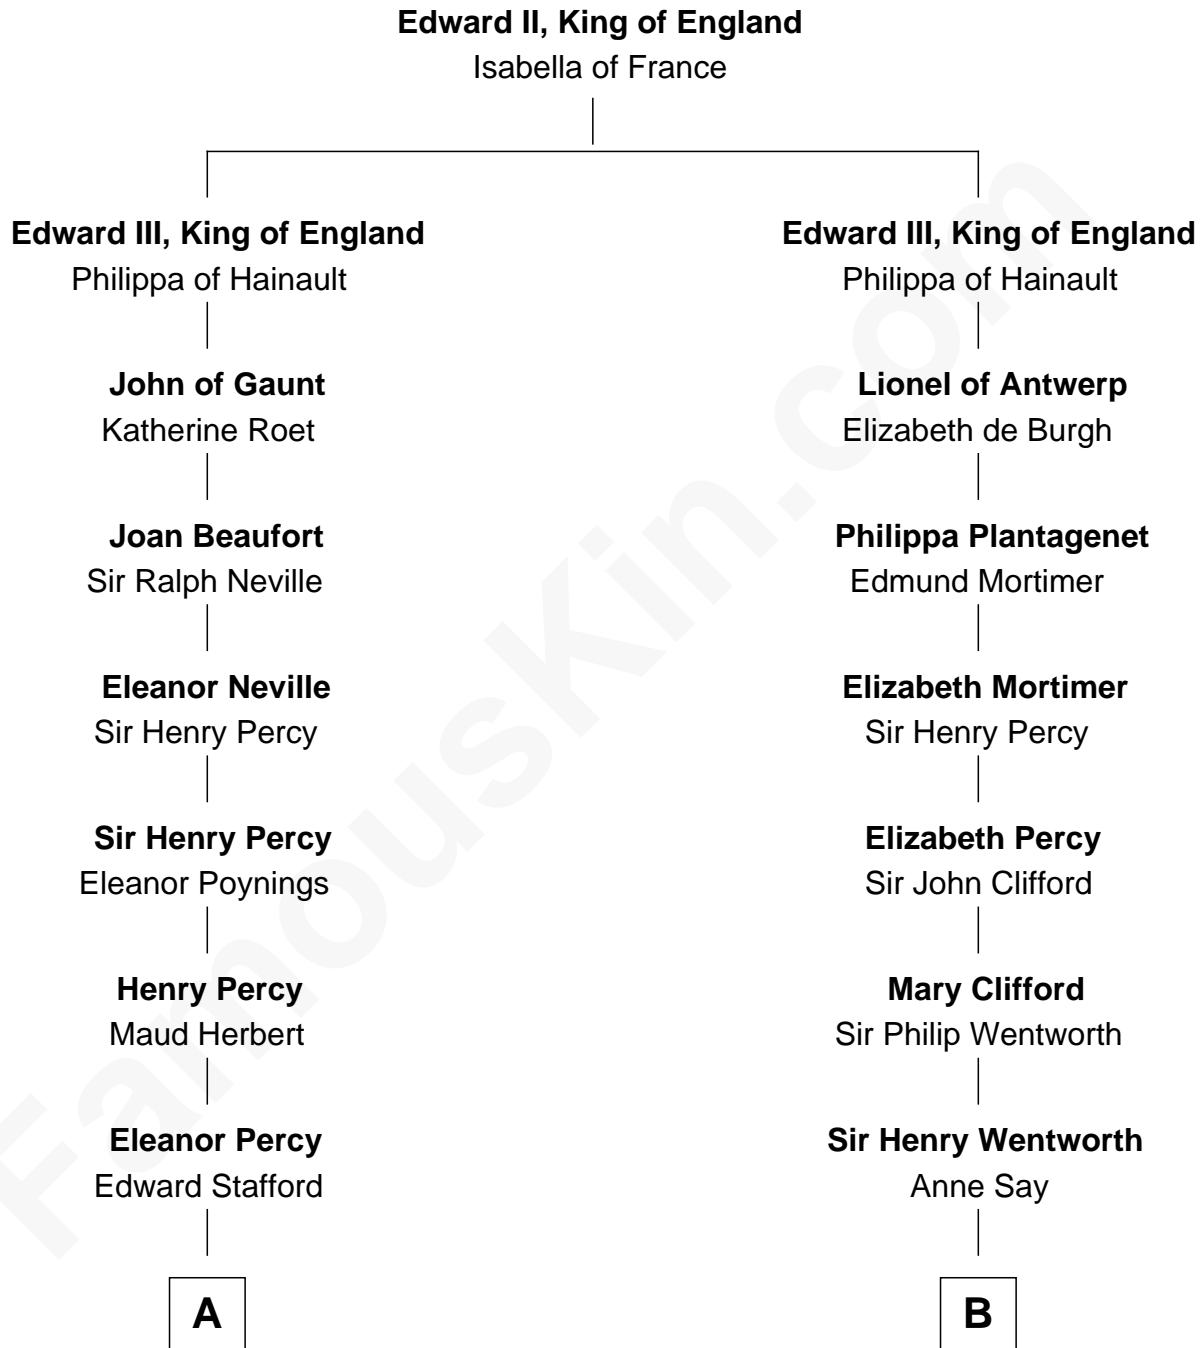

FamousKin.com

Relationship Chart of Thomas Hunt Morgan

Nobel Prize Winner in Physiology or Medicine

14th cousin 7 times removed of

Caesar Rodney

Signer of the Declaration of Independence

C

—
John Ross Key

Anne Phebe Penn Dagworthy Charlton

—
Francis Scott Key

Mary Tayloe Lloyd

—
Elizabeth Phoebe Key

Charles Howard

—
Ellen Key Howard

Charlton Hunt Morgan

—
Thomas Hunt Morgan