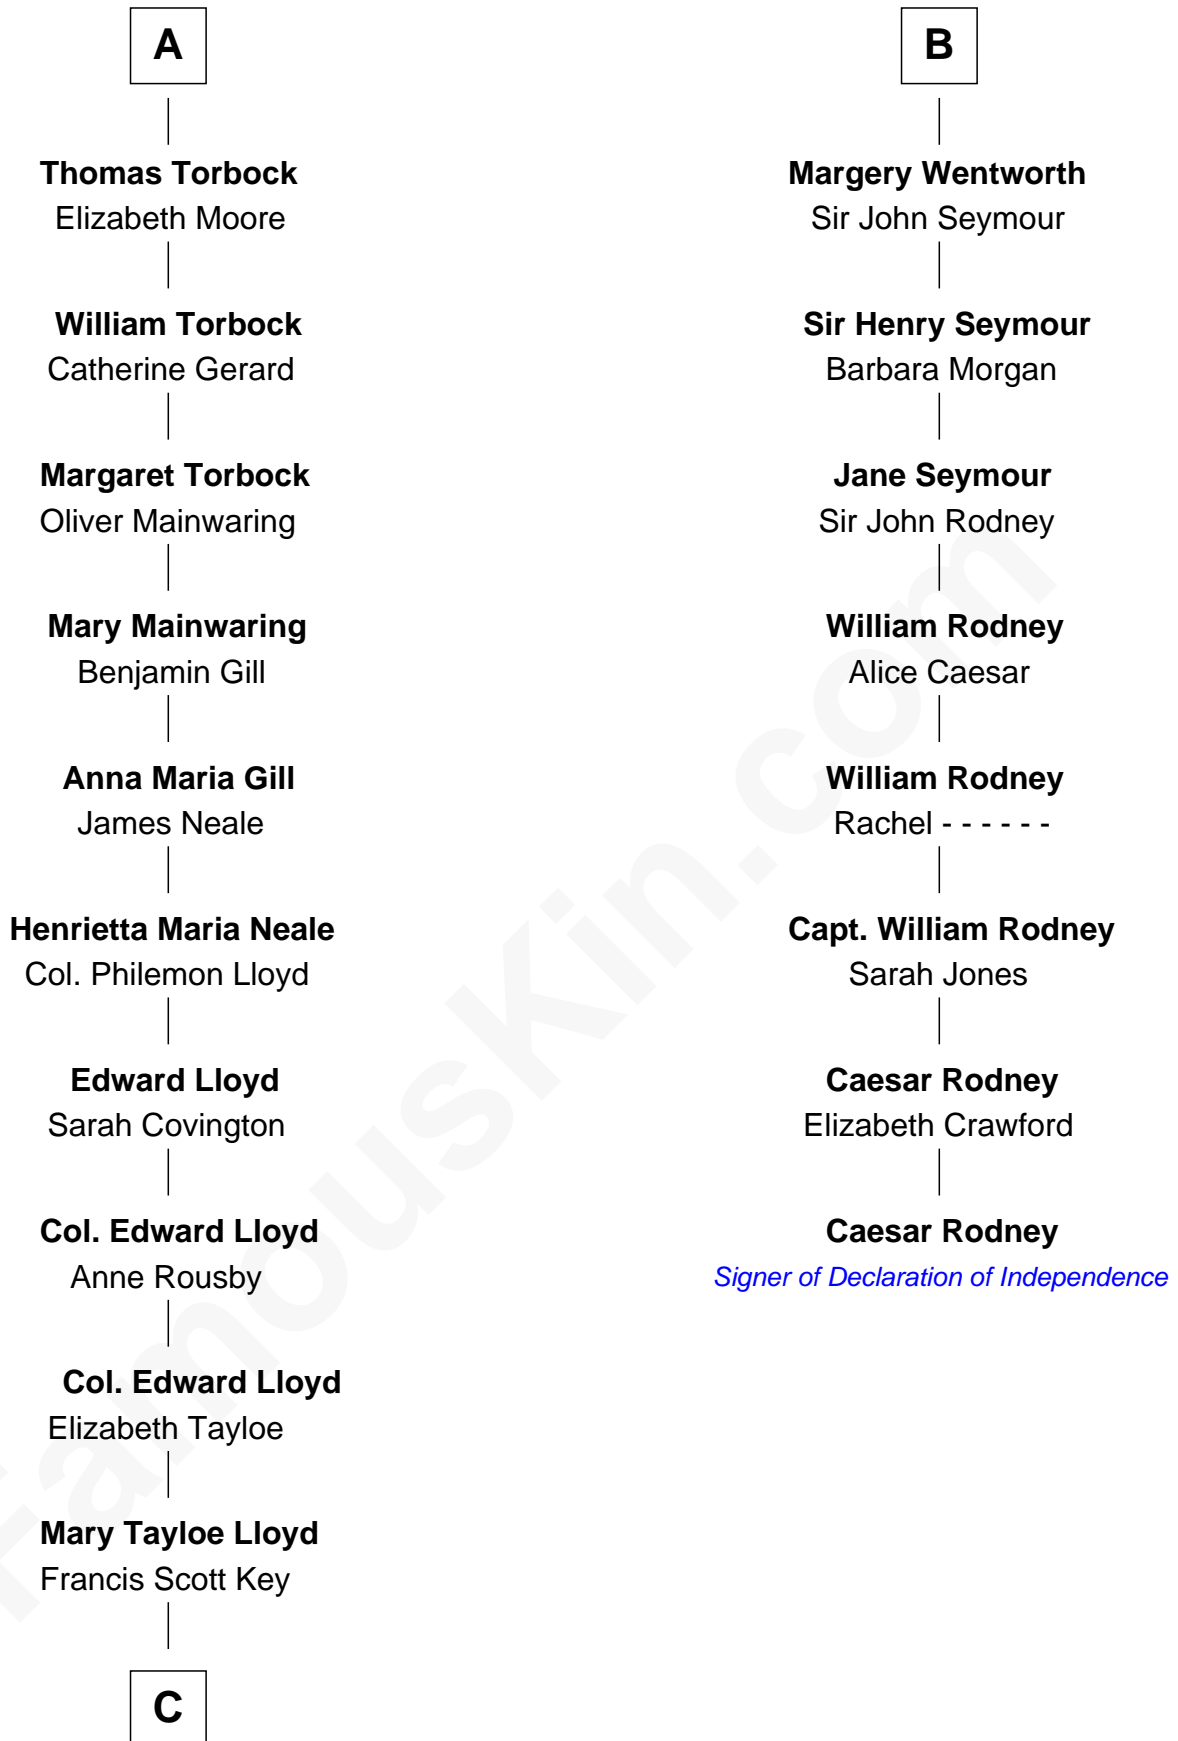

## Relationship Chart of Thomas Hunt Morgan

*Nobel Prize Winner in Physiology or Medicine*

14th cousin 5 times removed of

**Caesar Rodney**

*Signer of the Declaration of Independence*

**Sir Patrick de Chaworth**

Sir Robert Goushill

**Joan Goushill**

Sir Thomas Stanley

**Sir John Stanley**

Elizabeth Weever

**Margery Stanley**

Sir William Torbock

**A**

**Maud de Chaworth**

Henry Plantagenet

**Mary Plantagenet**

Henry de Percy

**Sir Henry Percy**

Margaret de Neville

**Sir Henry Percy**

Elizabeth Mortimer

**Elizabeth Percy**

Sir John Clifford

**Mary Clifford**

Sir Philip Wentworth

**Sir Henry Wentworth**

Anne Say

**B**

**C**