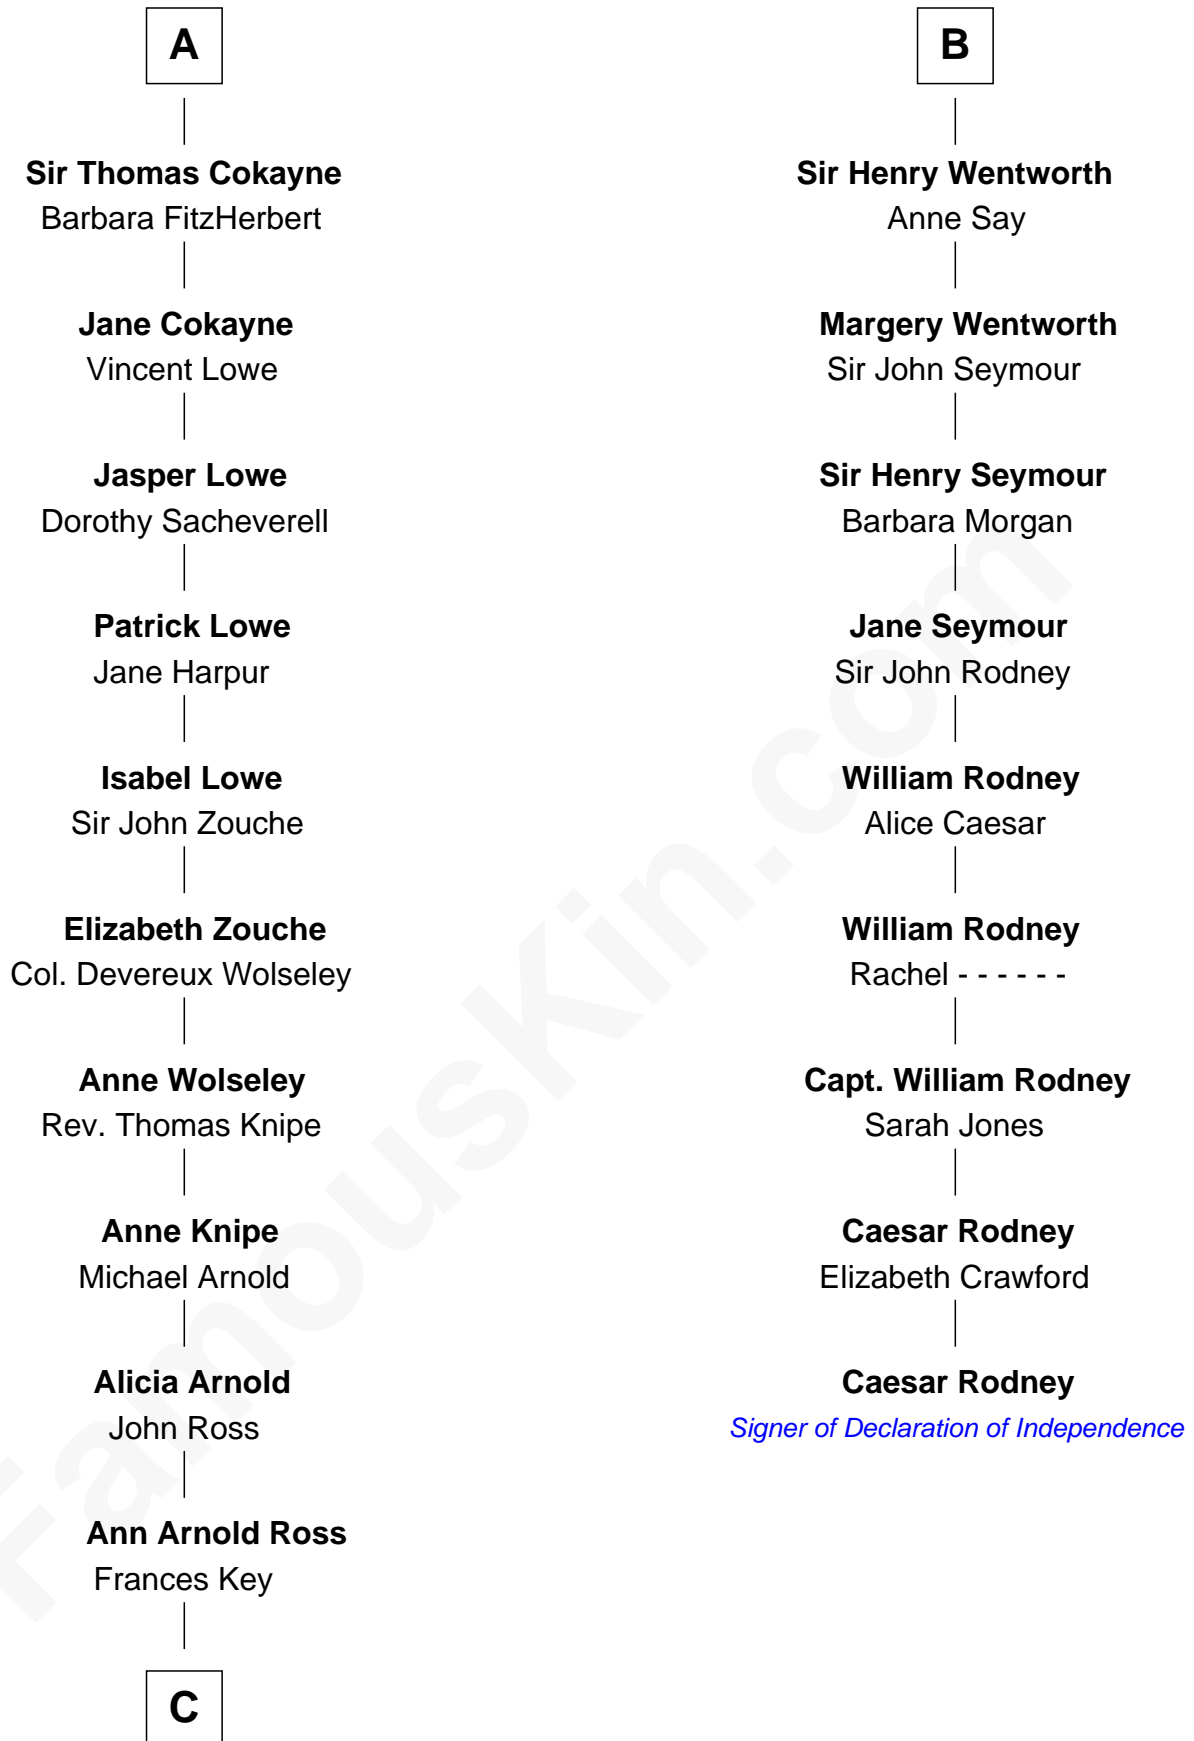

## Relationship Chart of

### Thomas Hunt Morgan

*Nobel Prize Winner in Physiology or Medicine*

15th cousin 6 times removed of

### Caesar Rodney

*Signer of the Declaration of Independence*

**Sir Robert de Ros**

Isabel de Aubeney

**C**

—  
**John Ross Key**

Anne Phebe Penn Dagworthy Charlton

—  
**Francis Scott Key**

Mary Tayloe Lloyd

—  
**Elizabeth Phoebe Key**

Charles Howard

—  
**Ellen Key Howard**

Charlton Hunt Morgan

—  
**Thomas Hunt Morgan**

*Nobel Prize Winner*

FamousKin.com