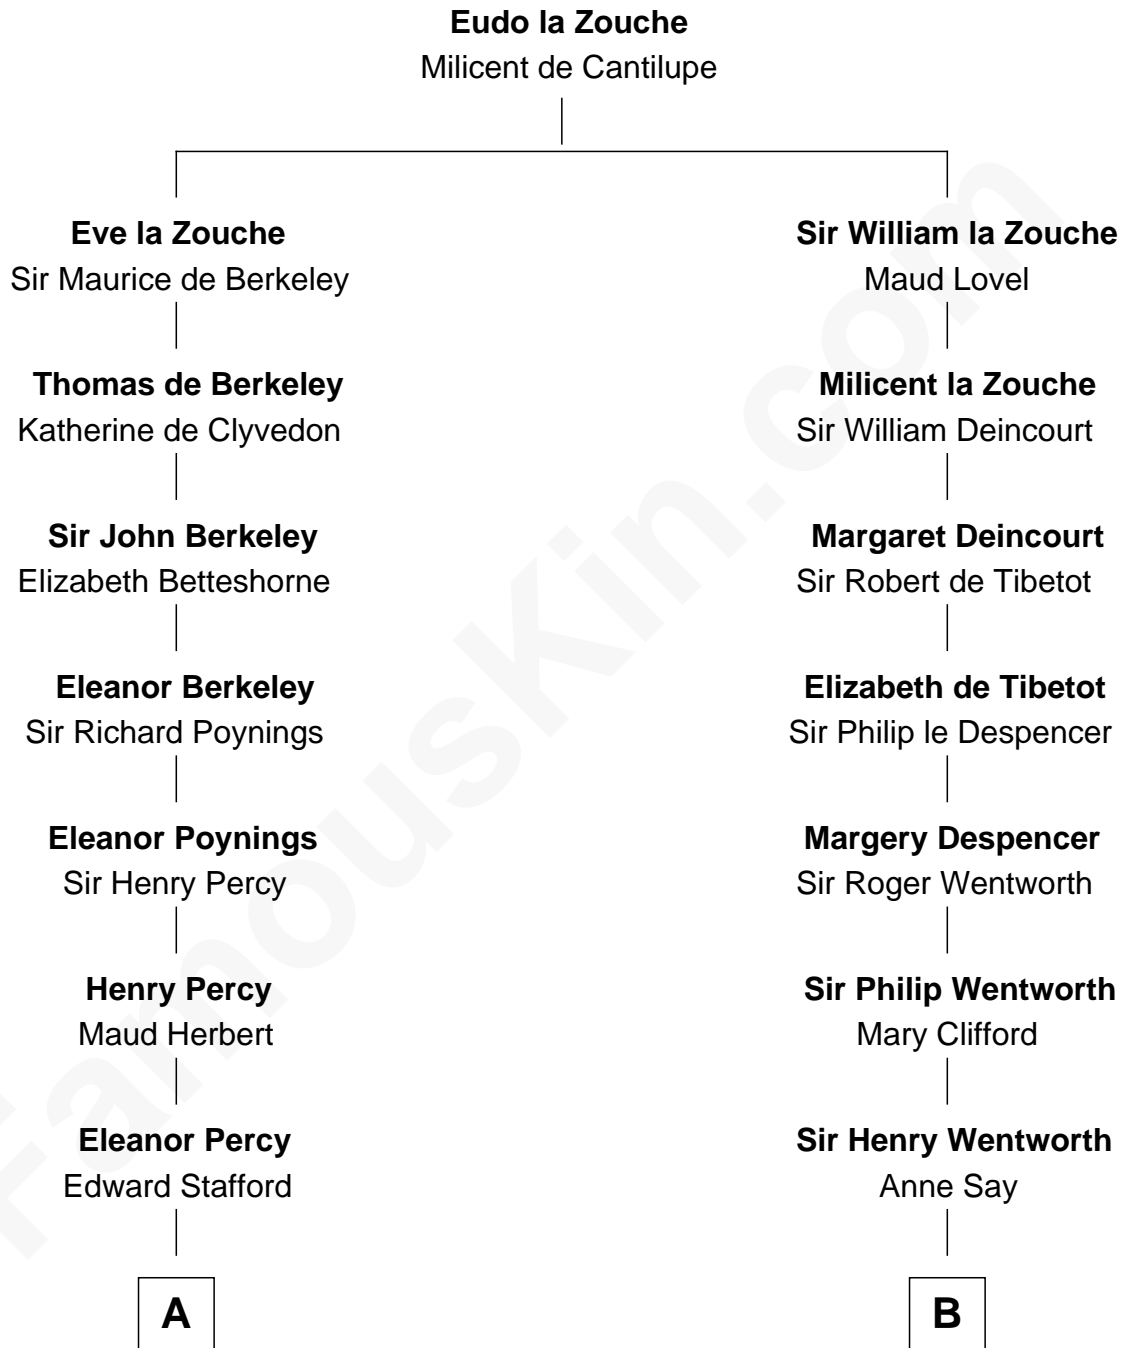

# FamousKin.com

## Relationship Chart of Thomas Hunt Morgan

*Nobel Prize Winner in Physiology or Medicine*

14th cousin 7 times removed of

**Caesar Rodney**

*Signer of the Declaration of Independence*

**C**

—  
**John Ross Key**

Anne Phebe Penn Dagworthy Charlton

—  
**Francis Scott Key**

Mary Tayloe Lloyd

—  
**Elizabeth Phoebe Key**

Charles Howard

—  
**Ellen Key Howard**

Charlton Hunt Morgan

—  
**Thomas Hunt Morgan**