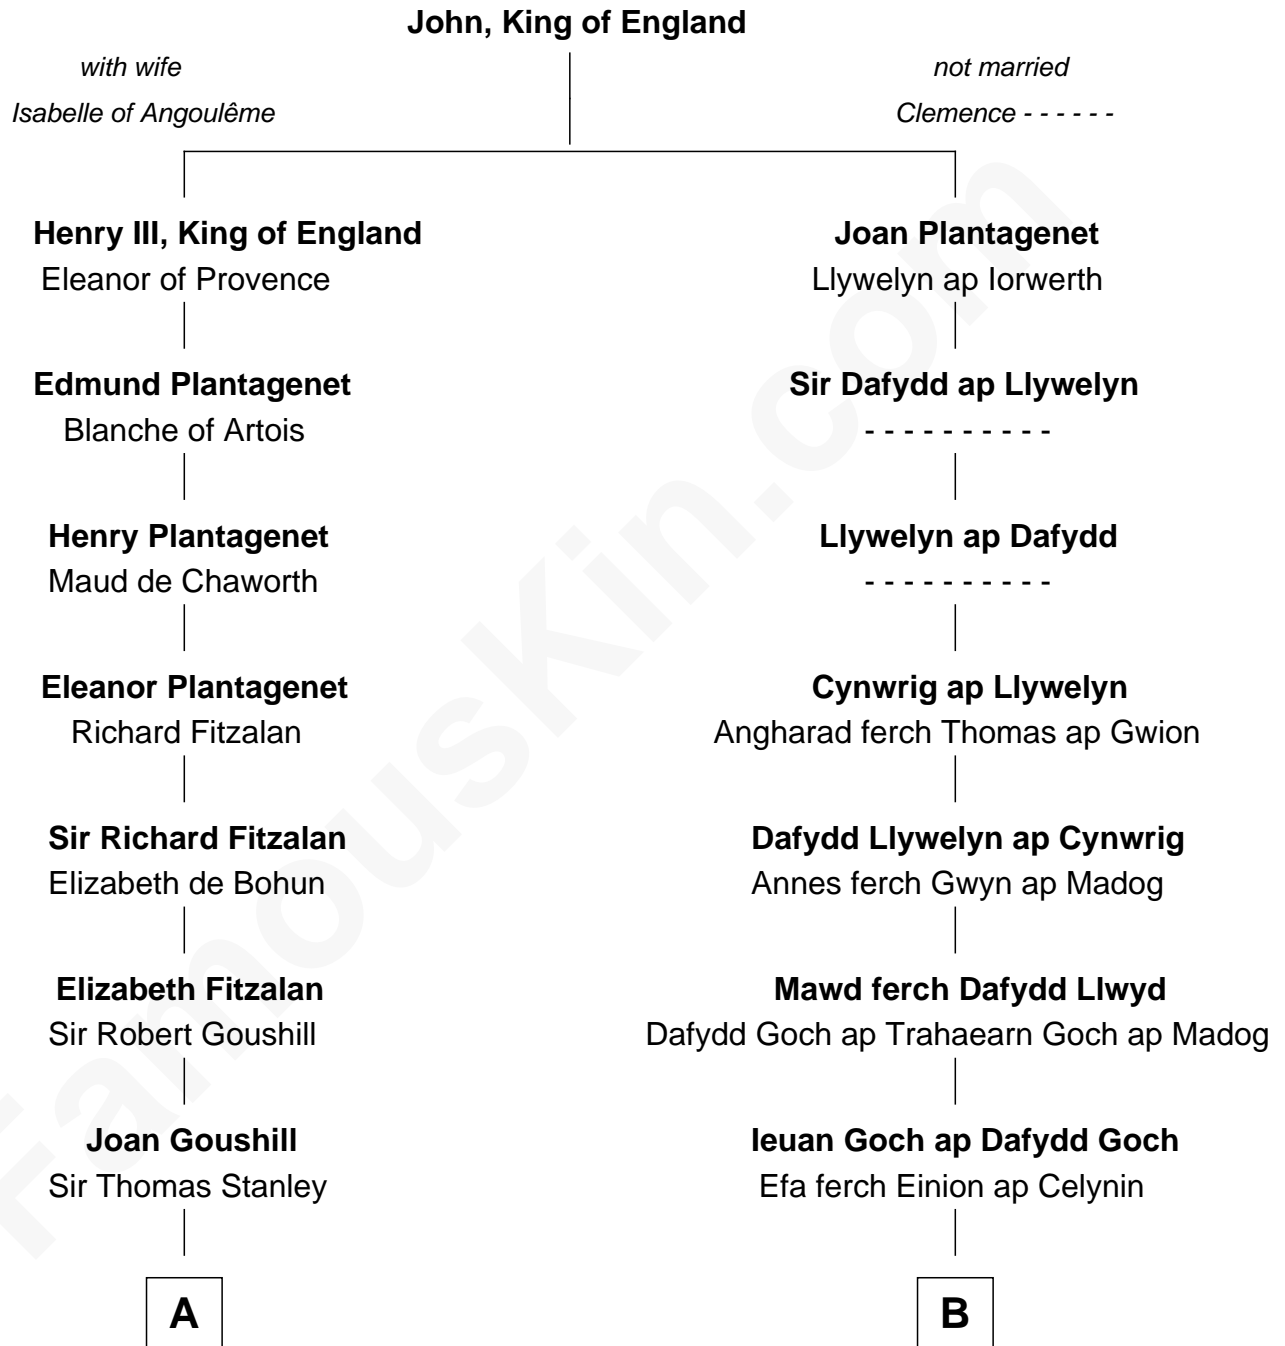

FamousKin.com

Relationship Chart of

Thomas Hunt Morgan

Nobel Prize Winner in Physiology or Medicine

17th cousin 4 times removed of

Elihu Yale

Benefactor and Namesake of Yale College

C

Col. Edward Lloyd

Elizabeth Tayloe

Mary Tayloe Lloyd

Francis Scott Key

Elizabeth Phoebe Key

Charles Howard

Ellen Key Howard

Charlton Hunt Morgan

Thomas Hunt Morgan

Nobel Prize Winner

FamousKin.com