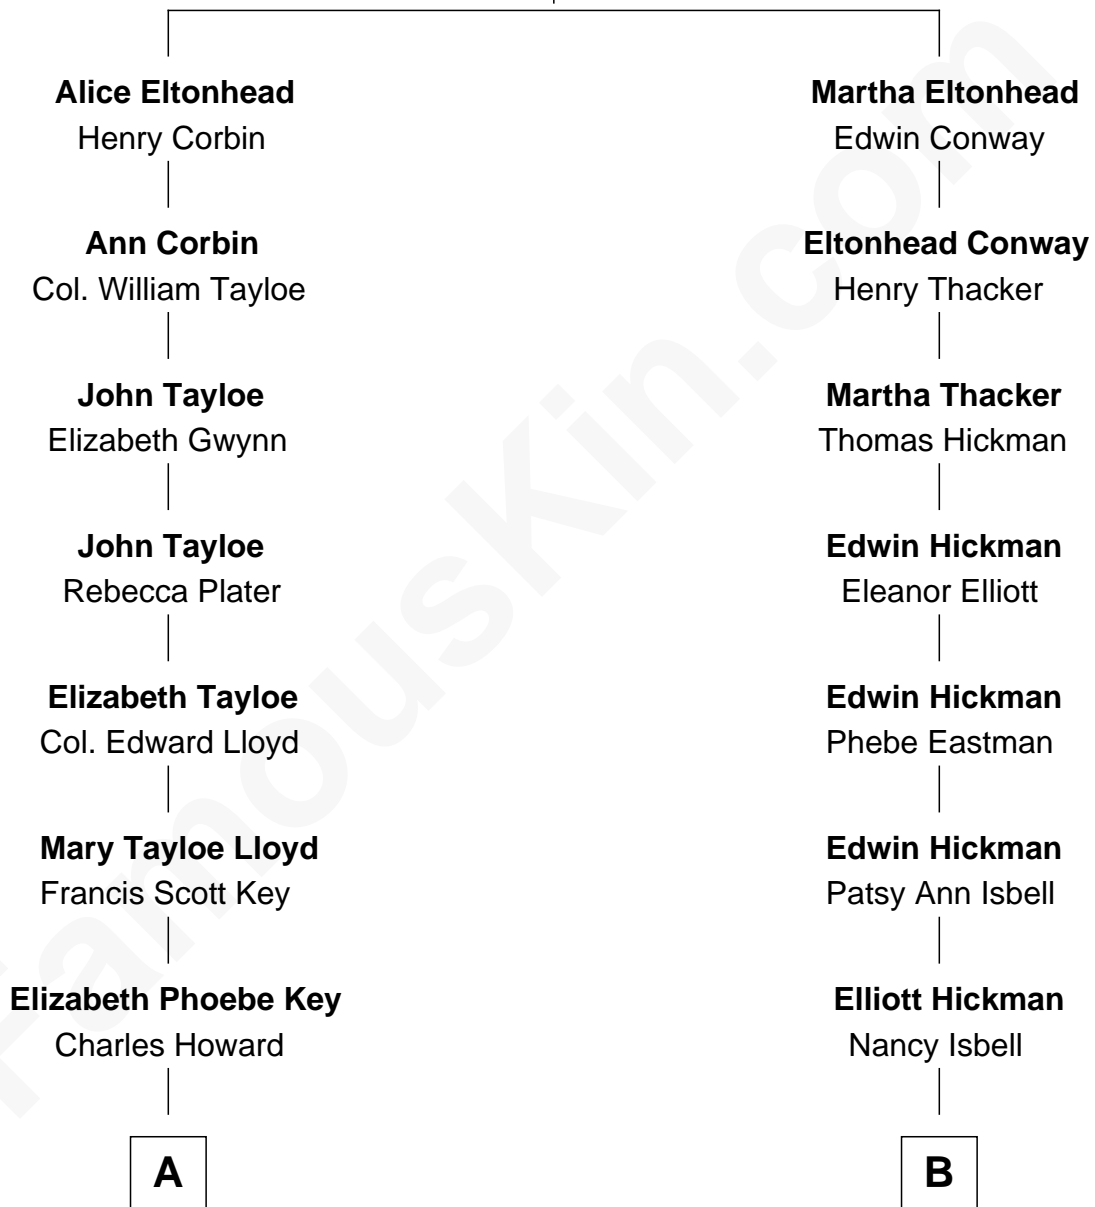

FamousKin.com

Relationship Chart of Thomas Hunt Morgan

Nobel Prize Winner in Physiology or Medicine

8th cousin 5 times removed of

Brad Pitt
Movie Actor

Richard Eltonhead
Anne Sutton

A

Ellen Key Howard
Charlton Hunt Morgan