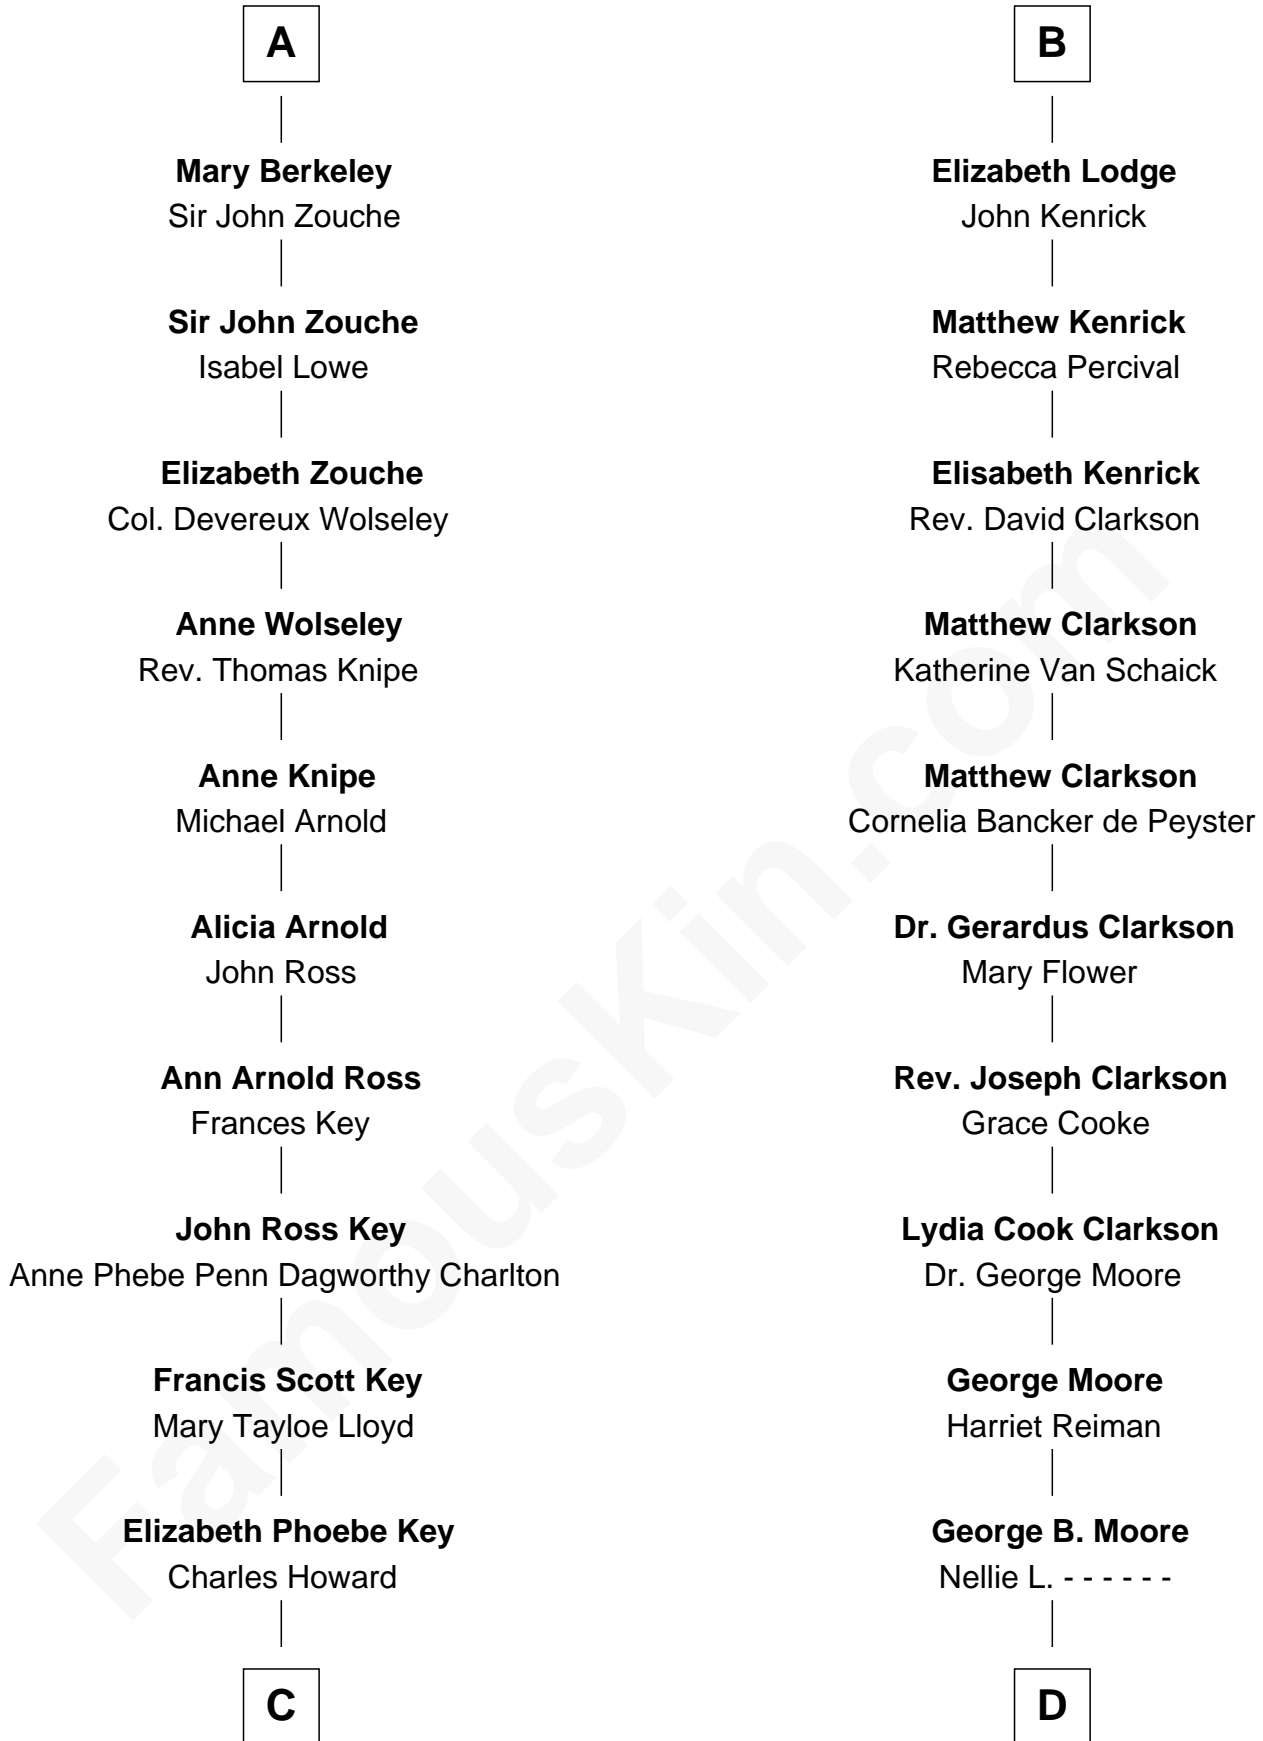

FamousKin.com

Relationship Chart of

Thomas Hunt Morgan

Nobel Prize Winner in Physiology or Medicine

18th cousin 1 time removed of

Ken Burns

Documentary Filmmaker

C