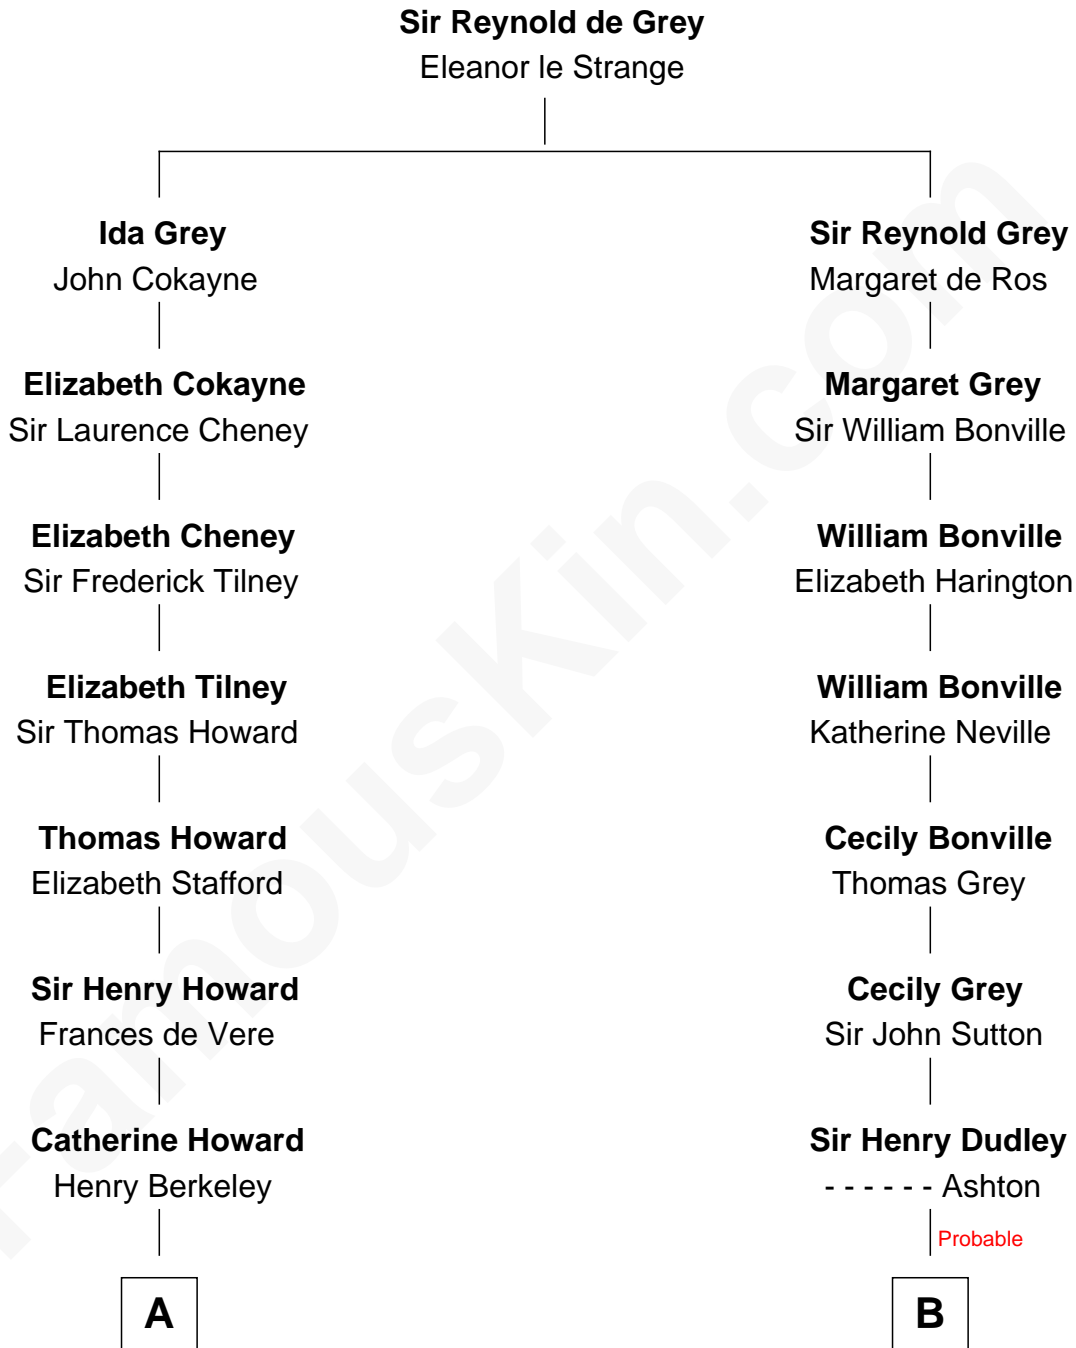

FamousKin.com

Relationship Chart of Thomas Hunt Morgan

Nobel Prize Winner in Physiology or Medicine

16th cousin 2 times removed of

Colonel Robert Gould Shaw

U.S. Civil War leader of film "Glory" fame

A

Mary Berkeley
Sir John Zouche

Dr. Daniel Rogers
Sarah Appleton

Rev. Daniel Rogers
Elizabeth Ruggles

Sarah Rogers
Samuel Parkman

Elizabeth Willard Parkman
Robert Gould Shaw

Francis George Shaw
Sarah Blake Sturgis

Colonel Robert Gould Shaw
Main character in film "Glory"