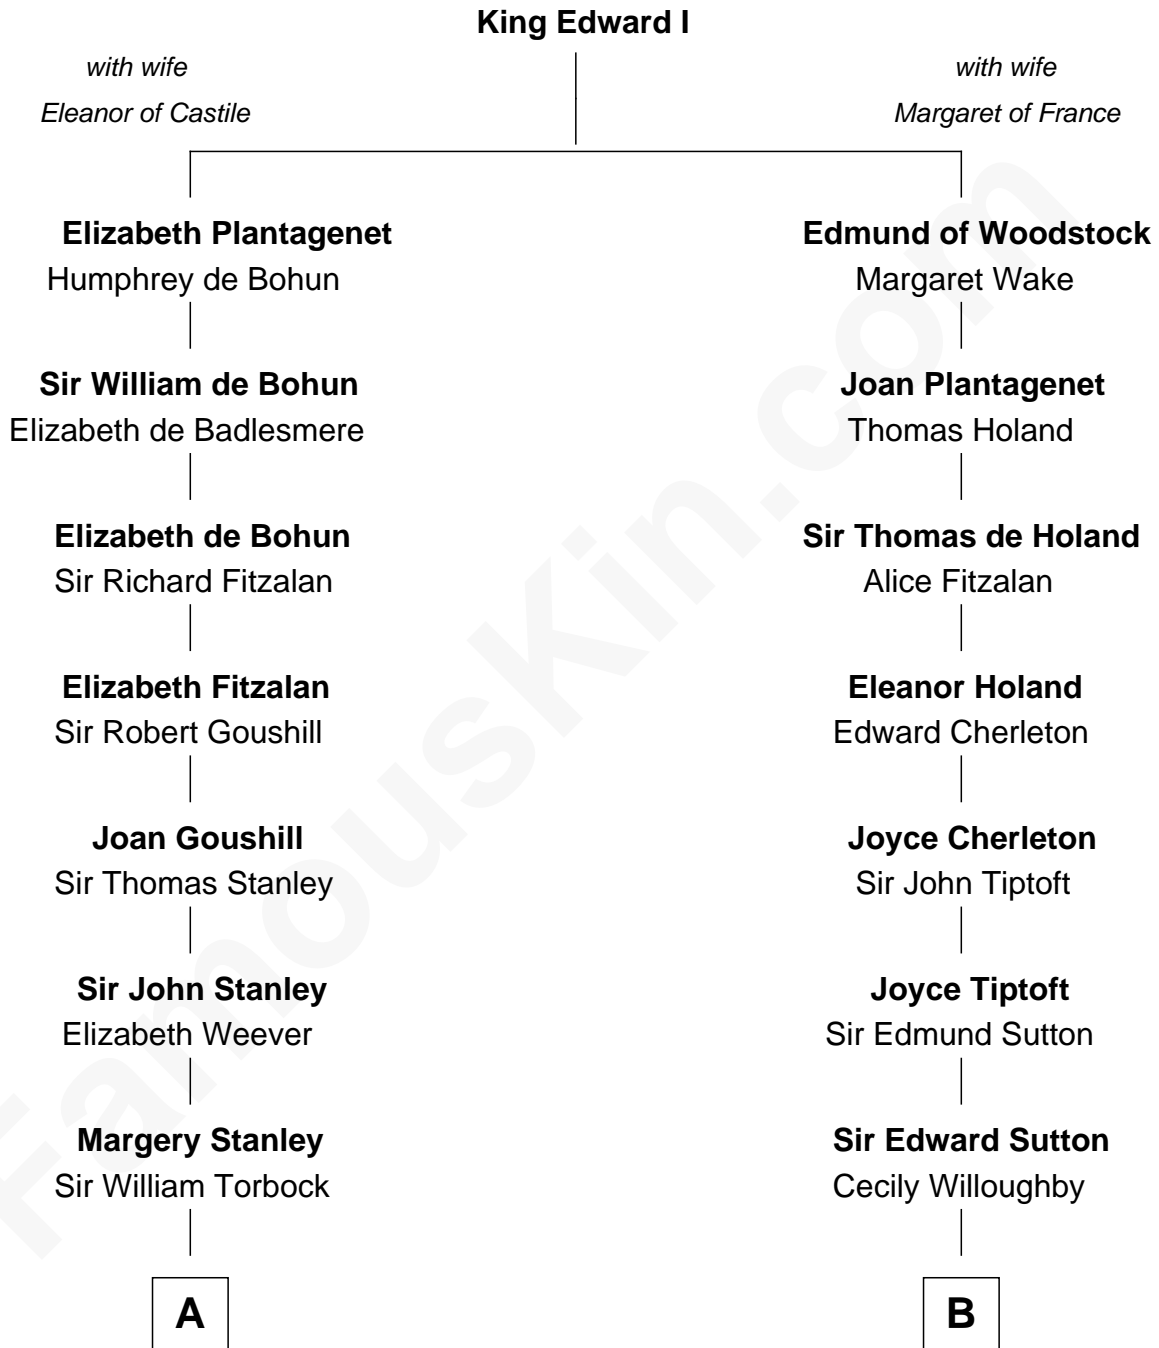

FamousKin.com

Relationship Chart of Thomas Hunt Morgan

Nobel Prize Winner in Physiology or Medicine

18th cousin 1 time removed of

Colonel Robert Gould Shaw

U.S. Civil War leader of film "Glory" fame

FamousKin.com