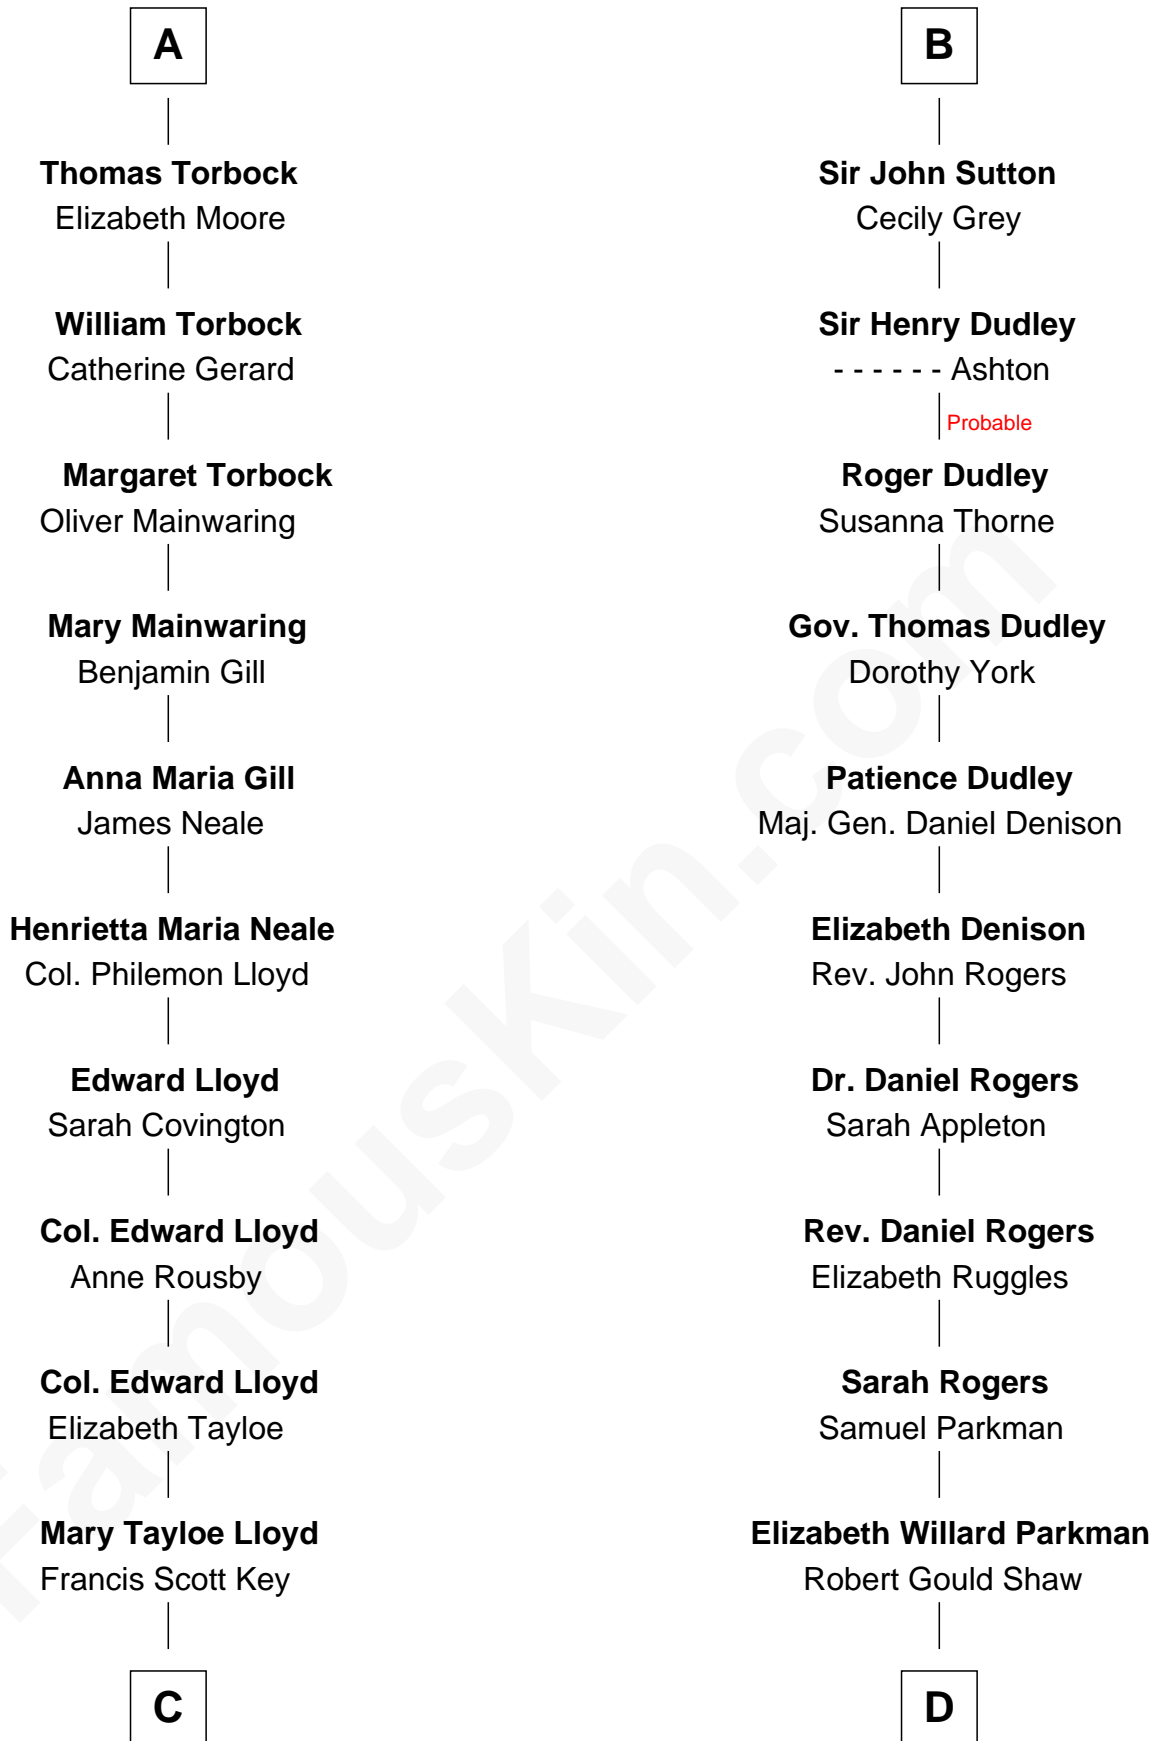

FamousKin.com

Relationship Chart of Thomas Hunt Morgan

Nobel Prize Winner in Physiology or Medicine

18th cousin 1 time removed of

Colonel Robert Gould Shaw

U.S. Civil War leader of film "Glory" fame

FamousKin.com