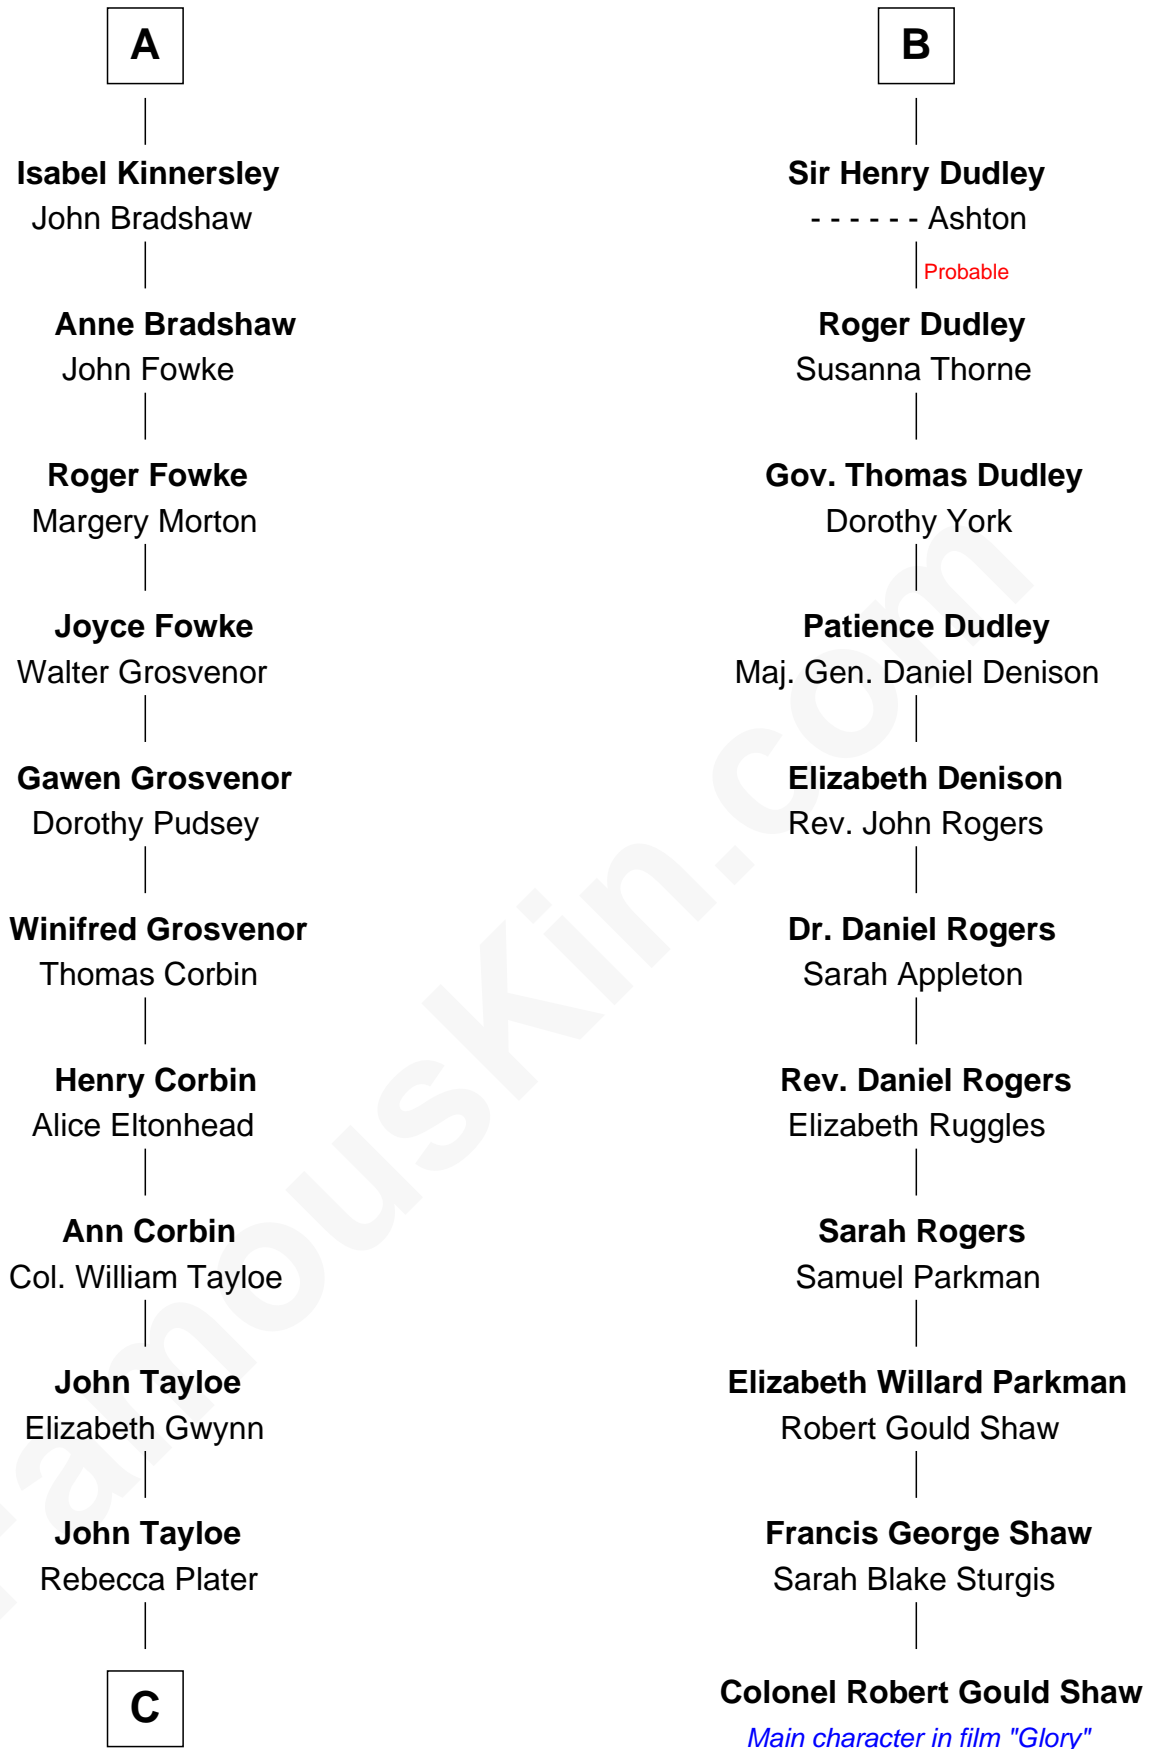

## Relationship Chart of

### Thomas Hunt Morgan

*Nobel Prize Winner in Physiology or Medicine*

17th cousin 4 times removed of

### Colonel Robert Gould Shaw

*U.S. Civil War leader of film "Glory" fame*

**Sir William de Ros**  
Margery de Badlesmere

**C**

**Elizabeth Tayloe**  
Col. Edward Lloyd

**Mary Tayloe Lloyd**  
Francis Scott Key