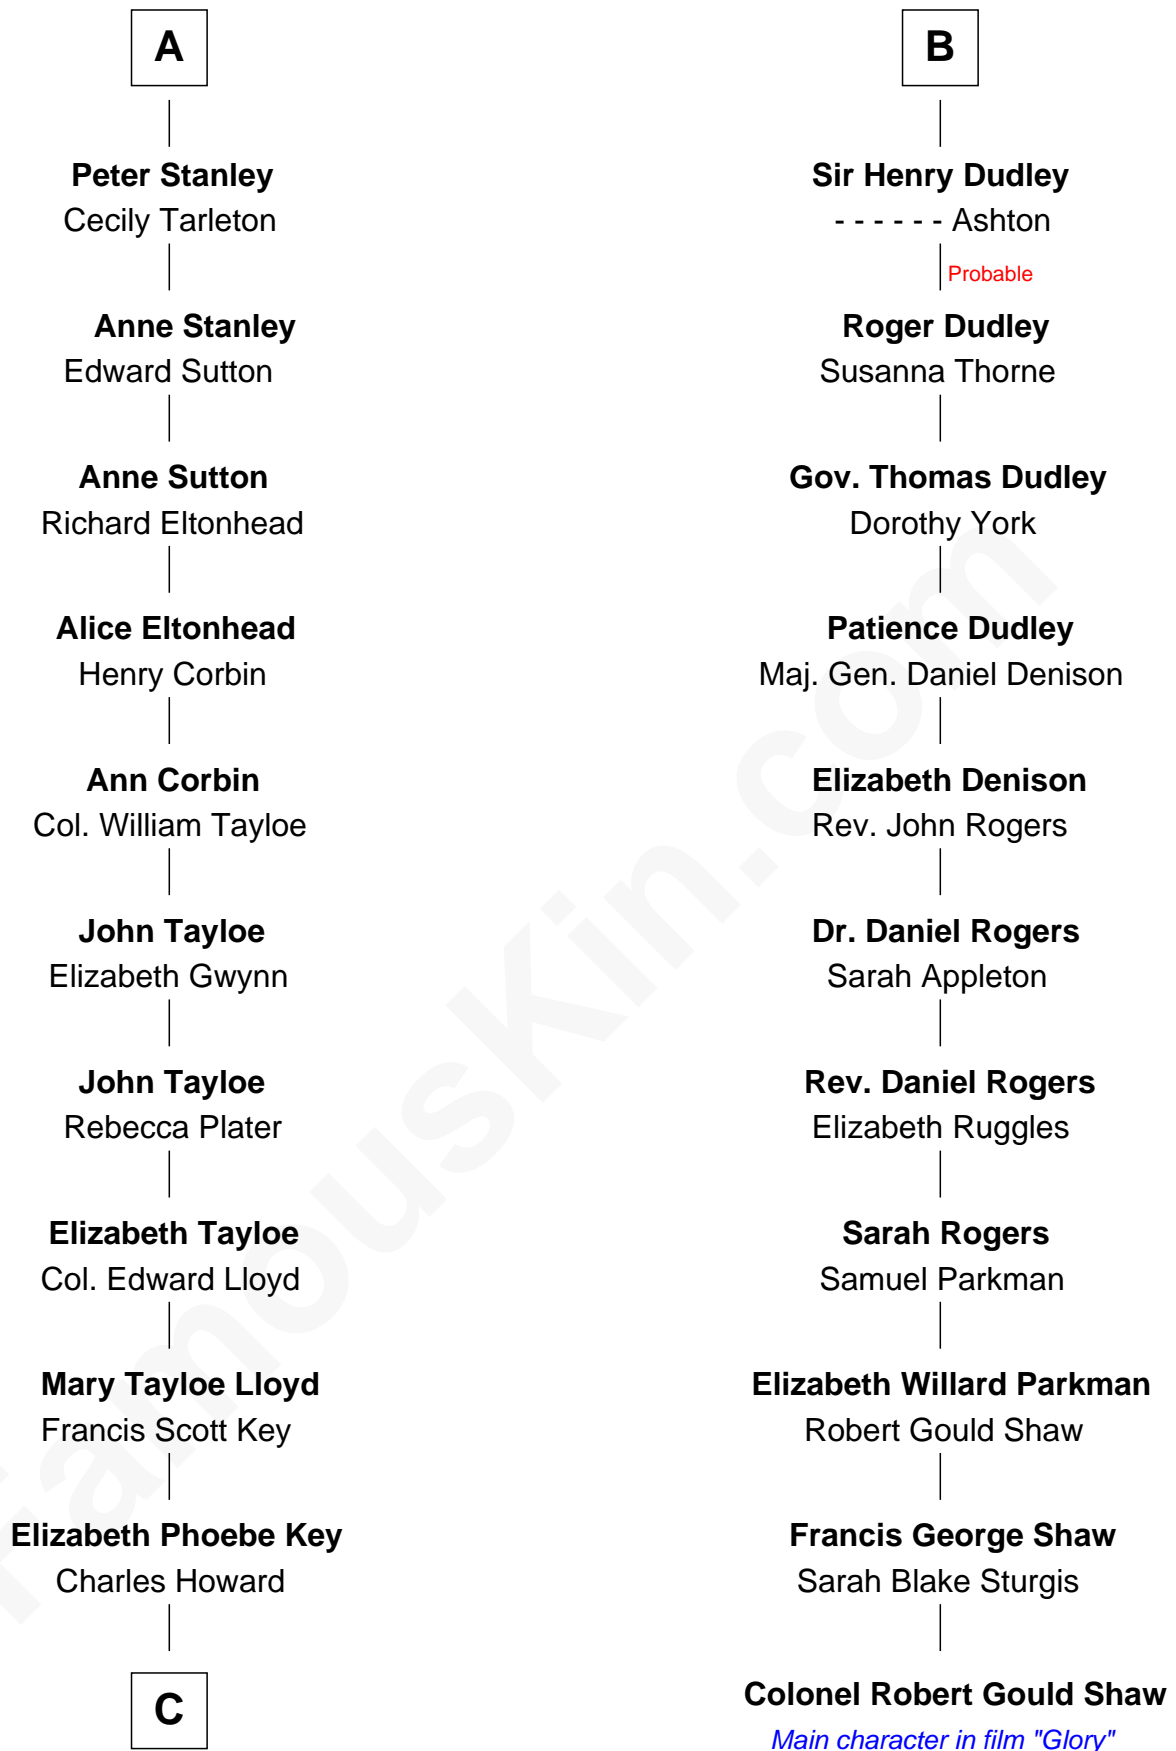

### Colonel Robert Gould Shaw

*U.S. Civil War leader of film "Glory" fame*

**Ralph de Stafford**

*with wife*  
*Katherine de Hastang*

*with wife*  
*Margaret de Audley*

C

Ellen Key Howard  
Charlton Hunt Morgan