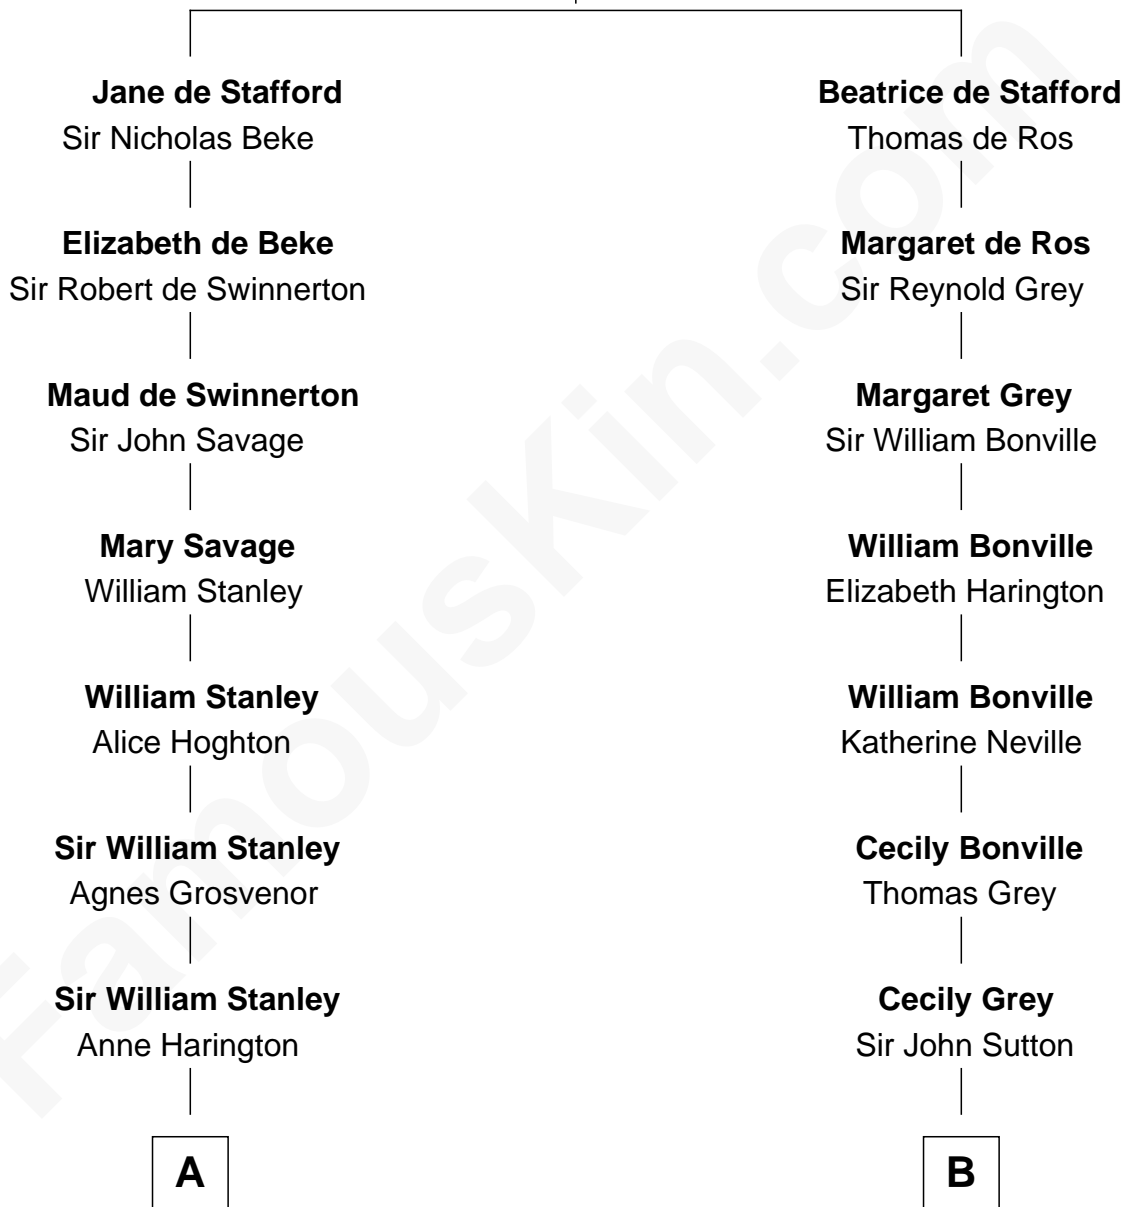

### Thomas Hunt Morgan

*Nobel Prize Winner in Physiology or Medicine*

17th cousin 1 time removed of

### Colonel Robert Gould Shaw

*U.S. Civil War leader of film "Glory" fame*

**Ralph de Stafford**

*with wife*  
*Katherine de Hastang*

*with wife*  
*Margaret de Audley*

C

Ellen Key Howard  
Charlton Hunt Morgan

Thomas Hunt Morgan  
*Nobel Prize Winner*

FamousKin.com