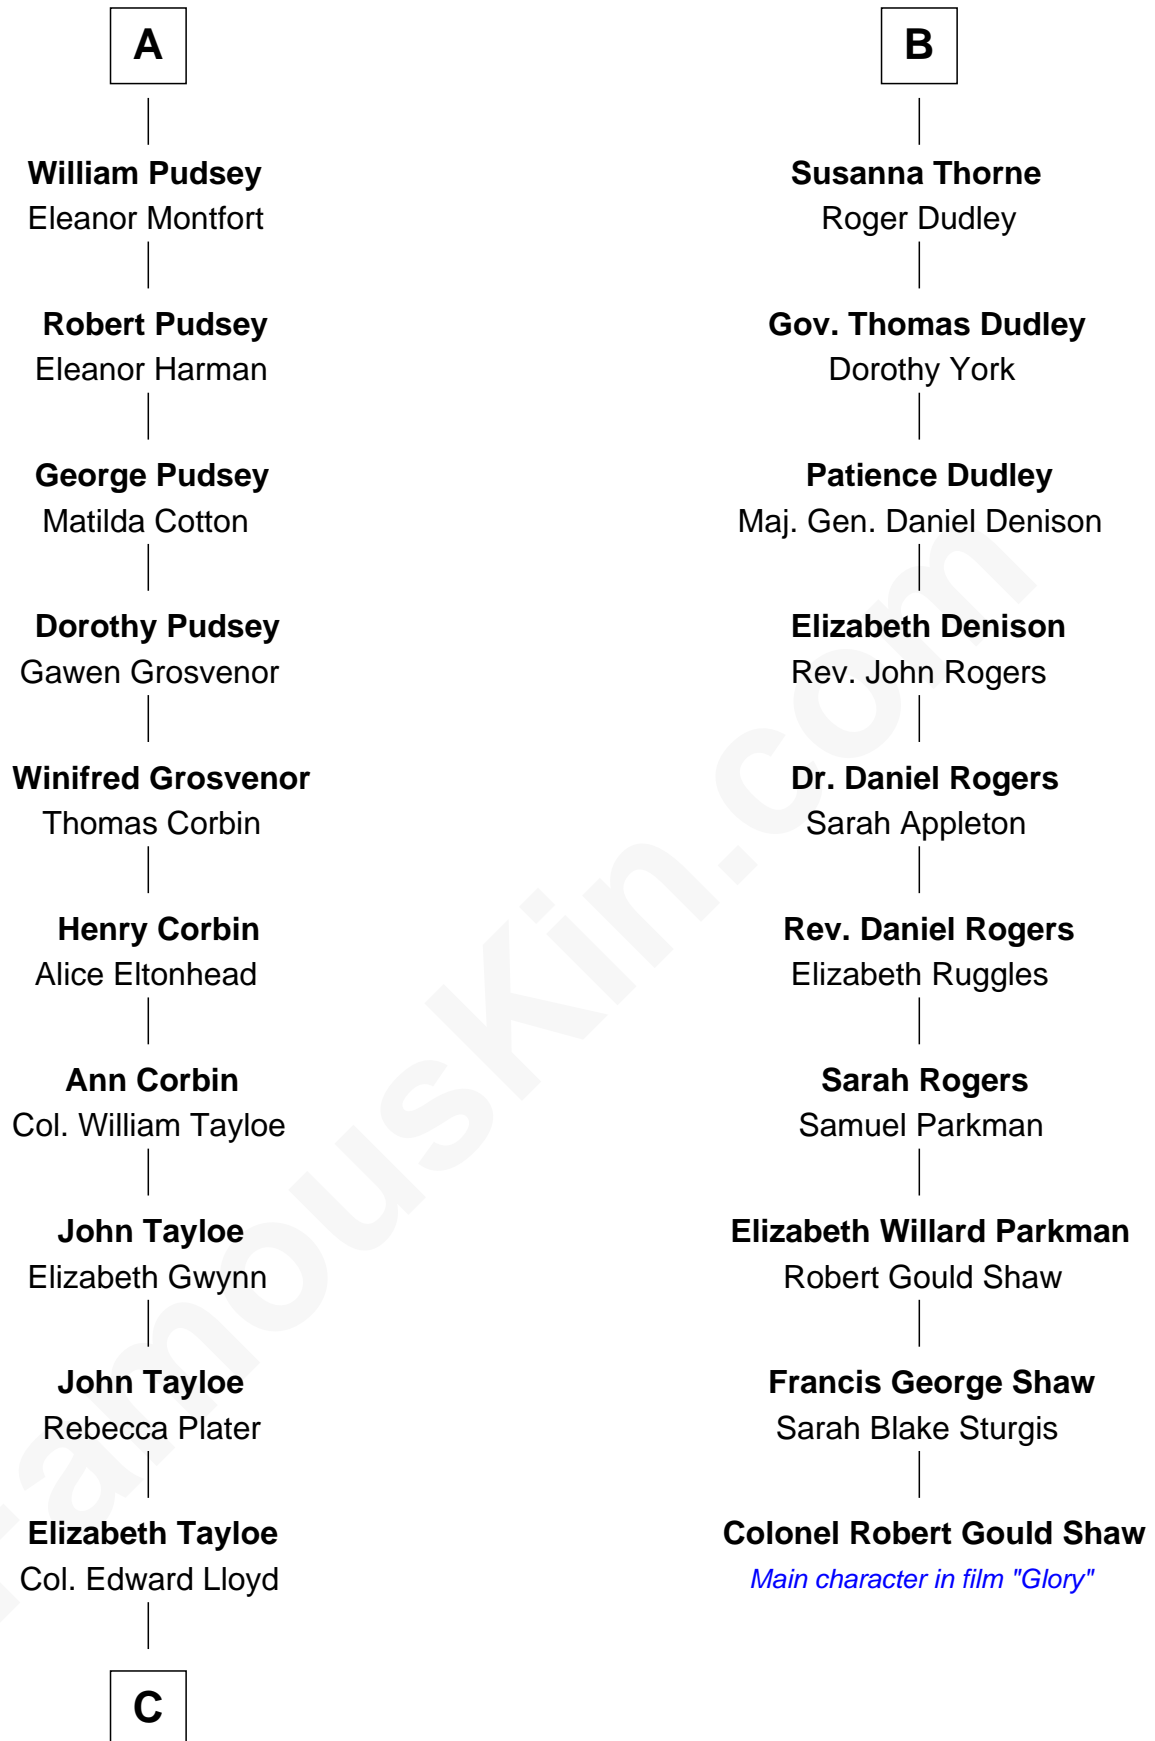

FamousKin.com

Relationship Chart of Thomas Hunt Morgan

Nobel Prize Winner in Physiology or Medicine

16th cousin 4 times removed of

Colonel Robert Gould Shaw

U.S. Civil War leader of film "Glory" fame

C

—
Mary Tayloe Lloyd

Francis Scott Key

—
Elizabeth Phoebe Key

Charles Howard

—
Ellen Key Howard

Charlton Hunt Morgan

—
Thomas Hunt Morgan

Nobel Prize Winner

FamousKin.com