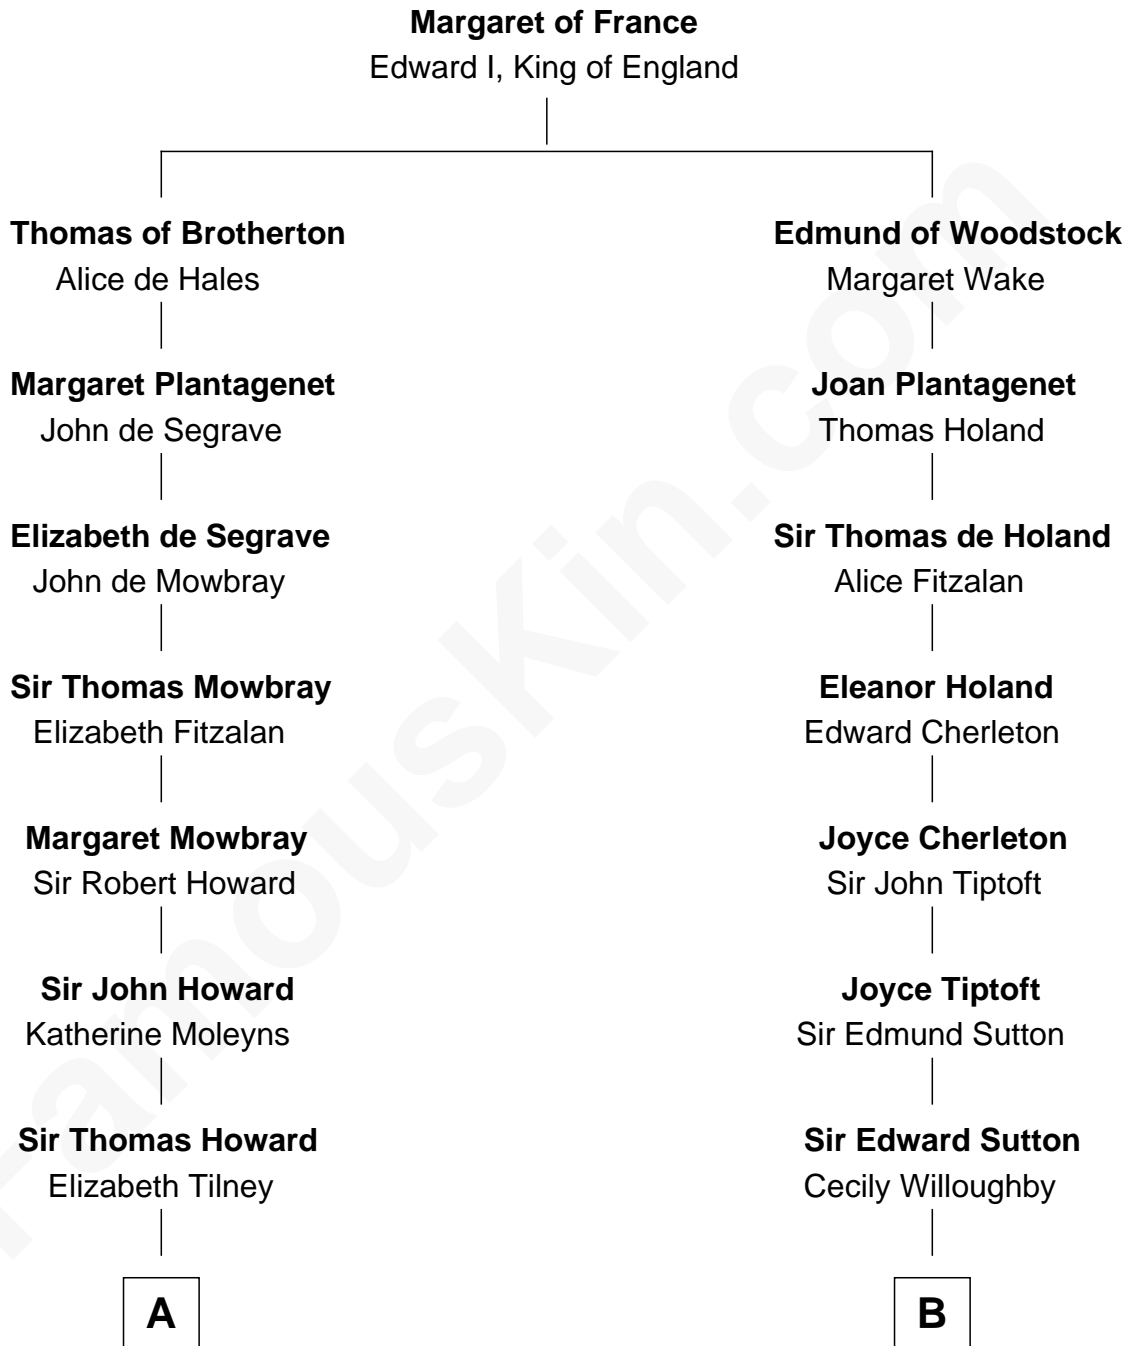

# FamousKin.com

## Relationship Chart of Thomas Hunt Morgan

*Nobel Prize Winner in Physiology or Medicine*

18th cousin 3 times removed of

## Colonel Robert Gould Shaw

*U.S. Civil War leader of film "Glory" fame*

**C**

**John Ross Key**

Anne Phebe Penn Dagworthy Charlton

**Francis Scott Key**

Mary Tayloe Lloyd

**Elizabeth Phoebe Key**