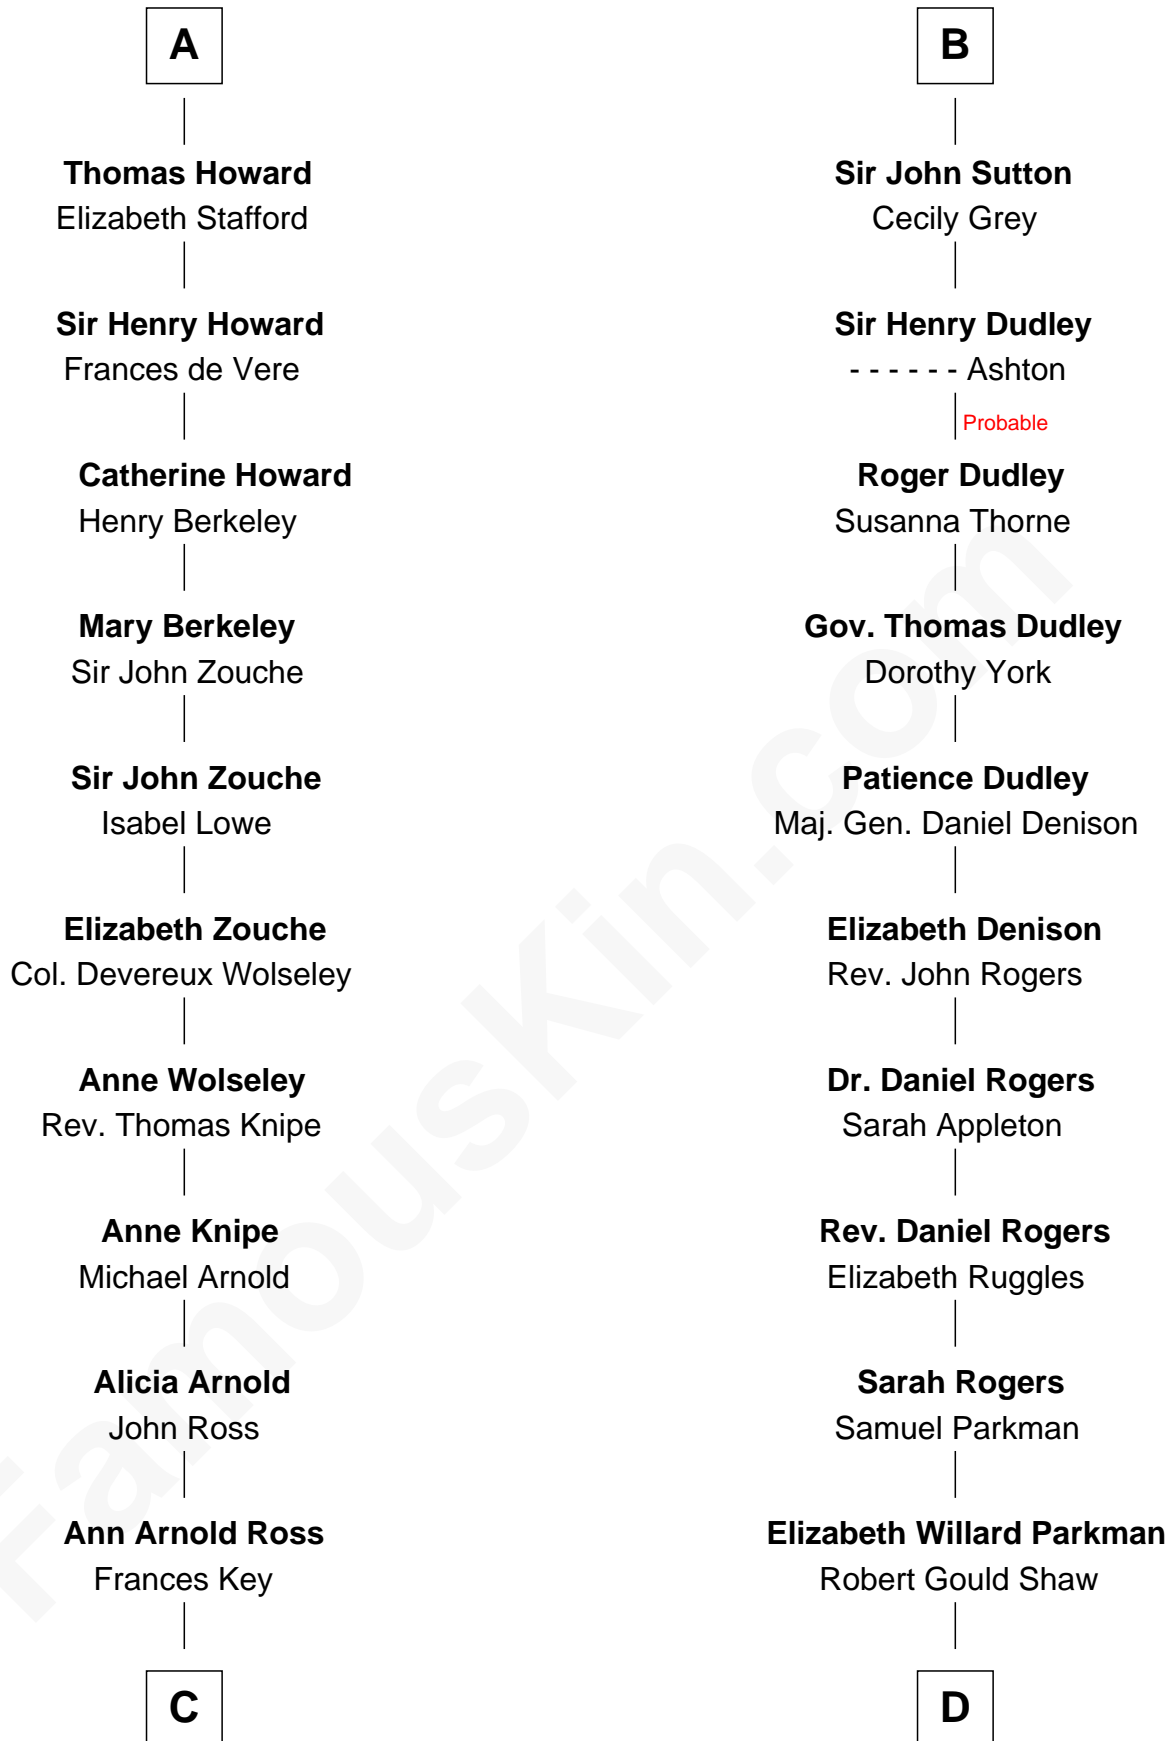

## Relationship Chart of Thomas Hunt Morgan

*Nobel Prize Winner in Physiology or Medicine*

18th cousin 3 times removed of

## Colonel Robert Gould Shaw

*U.S. Civil War leader of film "Glory" fame*

**C**

**John Ross Key**

Anne Phebe Penn Dagworthy Charlton

**Francis Scott Key**

Mary Tayloe Lloyd

**Elizabeth Phoebe Key**

Charles Howard

**Ellen Key Howard**

Charlton Hunt Morgan

**Thomas Hunt Morgan**

*Nobel Prize Winner*

**D**

**Francis George Shaw**

Sarah Blake Sturgis