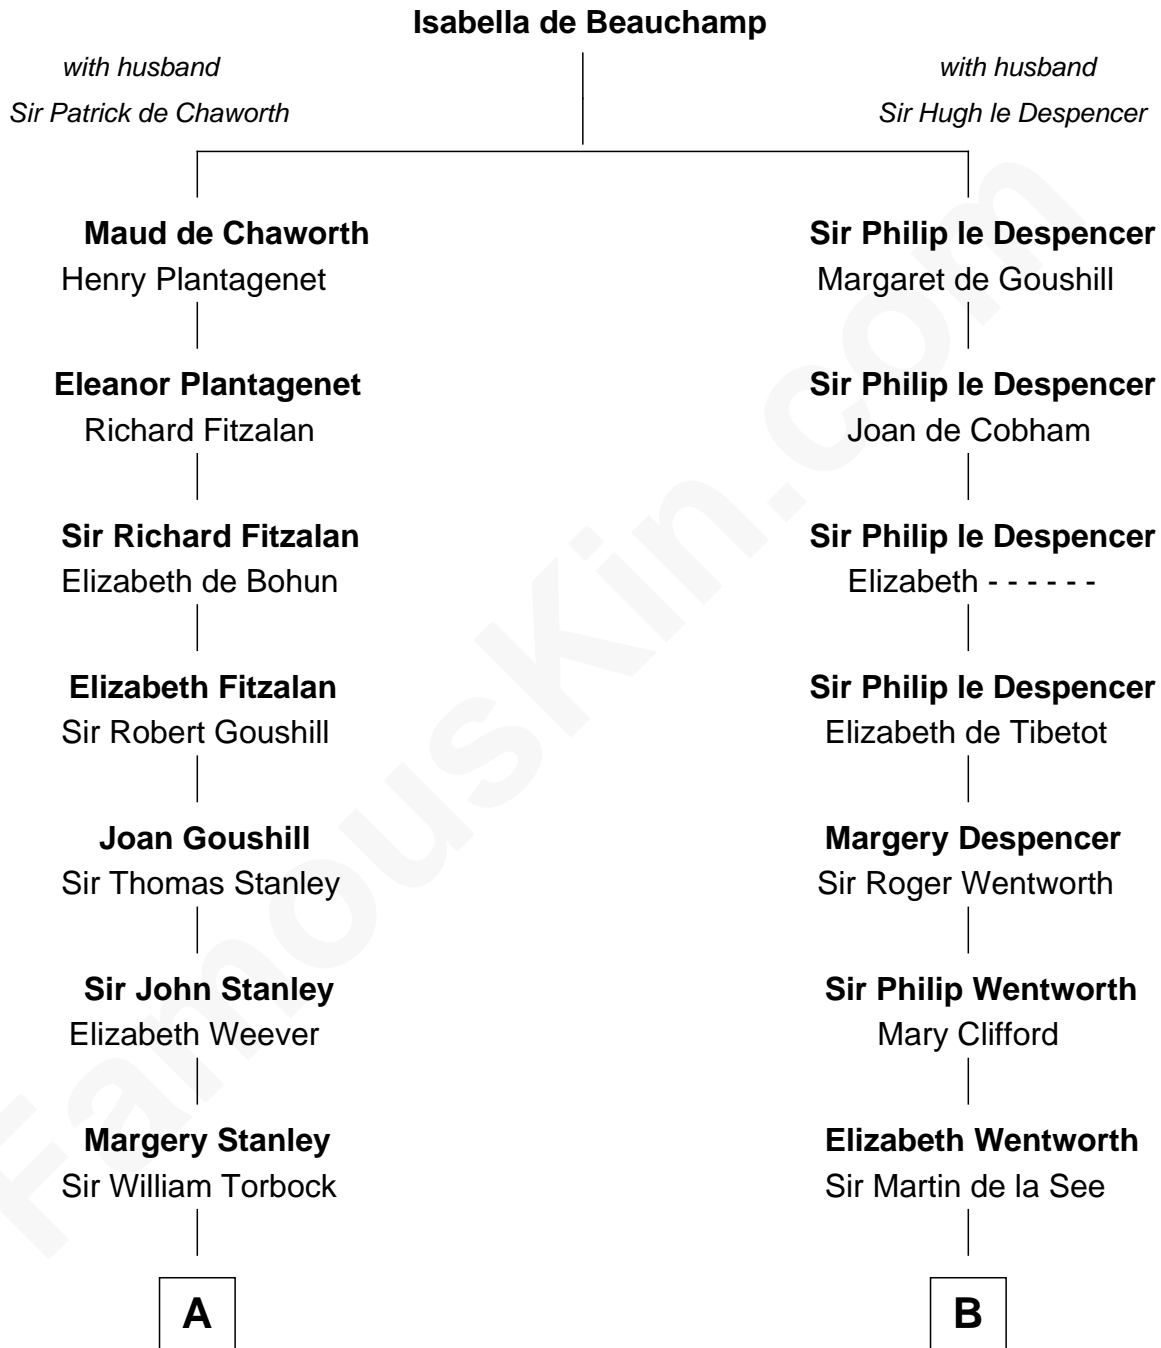

FamousKin.com

Relationship Chart of

Thomas Hunt Morgan

Nobel Prize Winner in Physiology or Medicine

19th cousin 2 times removed of

Roy Rogers

Cowboy movie actor and singer

C