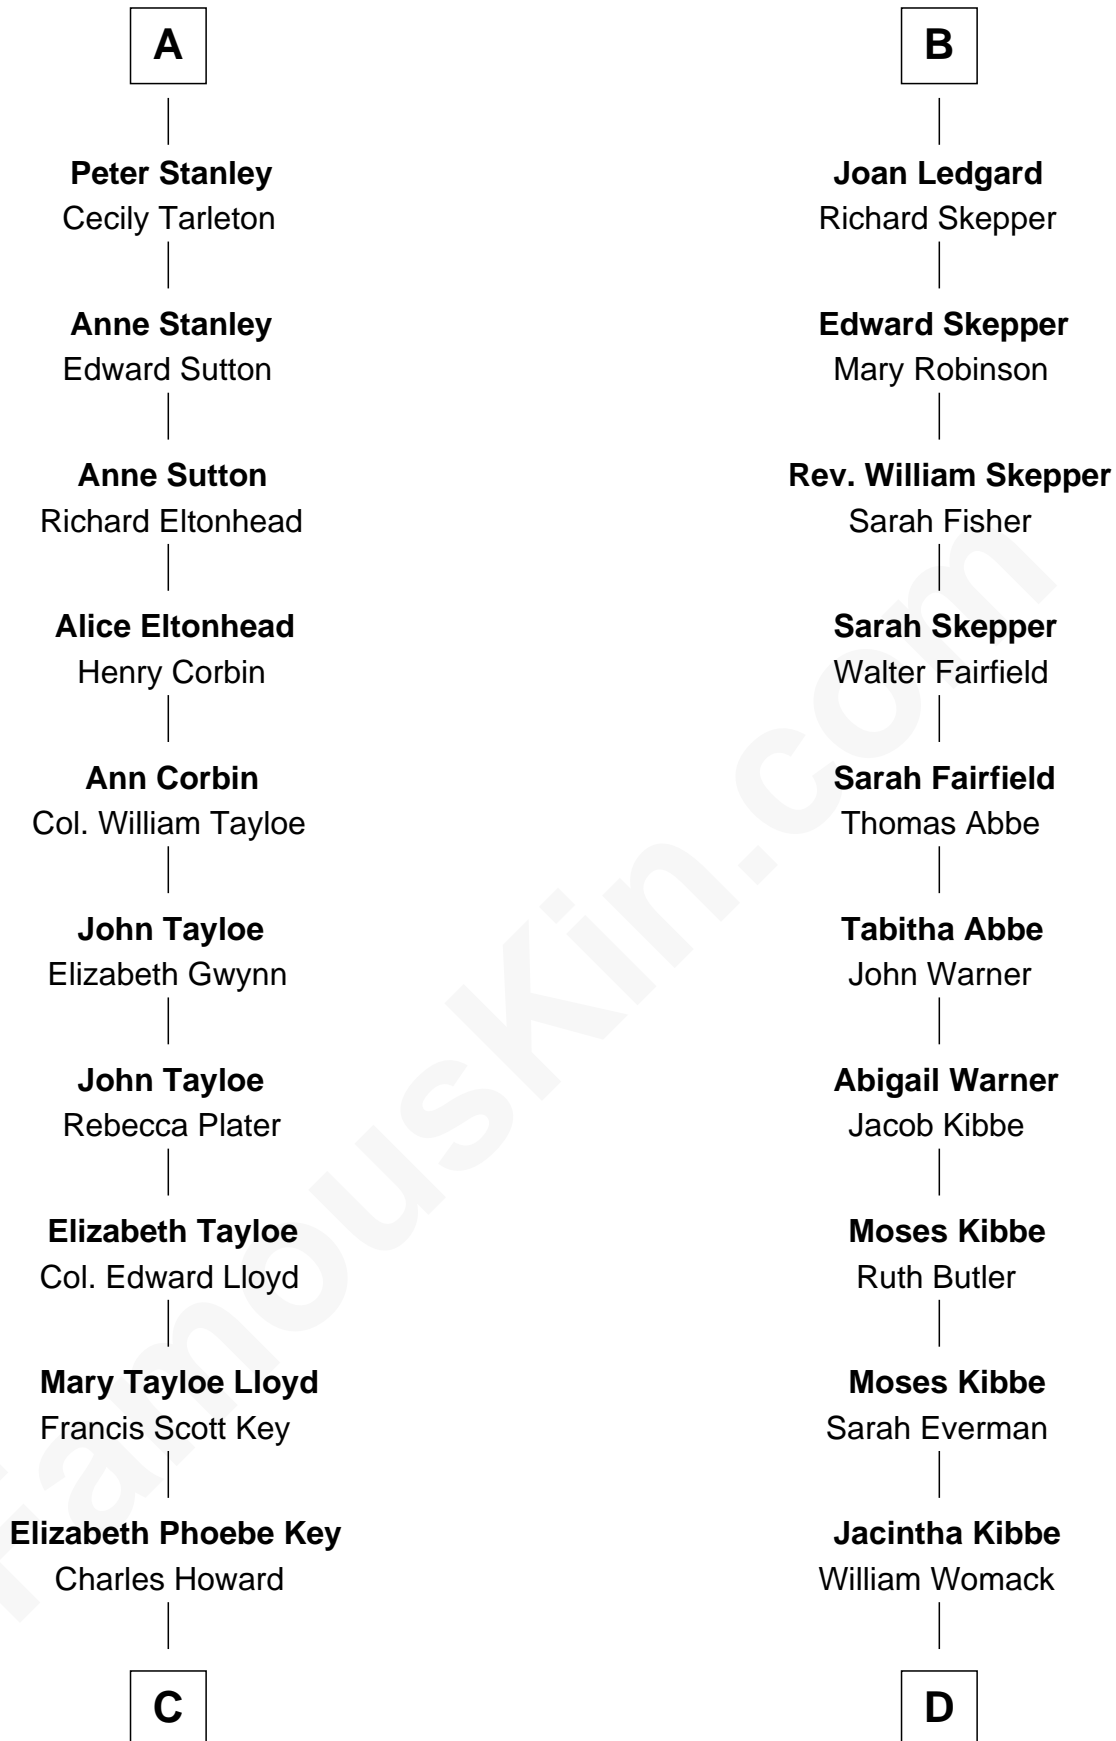

FamousKin.com

Relationship Chart of

Thomas Hunt Morgan

Nobel Prize Winner in Physiology or Medicine

18th cousin 1 time removed of

Roy Rogers

Cowboy movie actor and singer

Ralph de Stafford

Katherine de Stafford

Michael de la Pole

Maud de Swinnerton

Sir John Savage

Isabel de la Pole

Thomas Morley

Mary Savage

William Stanley

Anne Morley

Sir John Hastings

William Stanley

Alice Hoghton

Elizabeth Hastings

Sir Robert Hildyard

Sir William Stanley

Agnes Grosvenor

Sir Piers Hildyard

Joan de la See

Sir William Stanley

Anne Harington

Isabel Hildyard

Ralph Legard

A

B