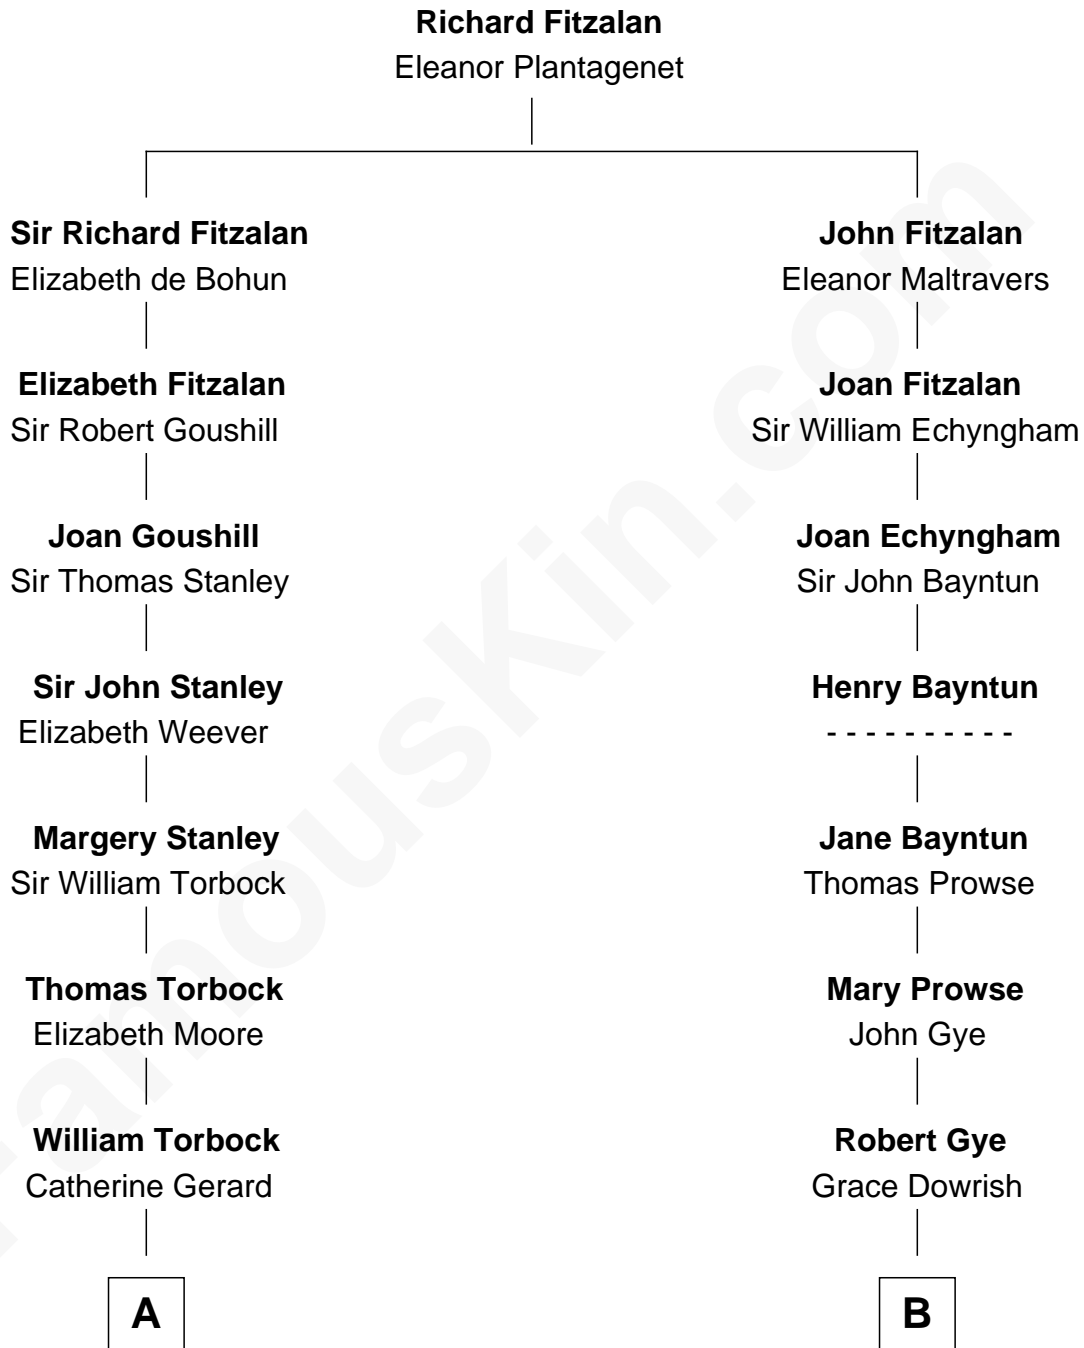

# FamousKin.com

## Relationship Chart of Thomas Hunt Morgan

*Nobel Prize Winner in Physiology or Medicine*

17th cousin 1 time removed of

## Barbara (Pierce) Bush

*First Lady of President George H.W. Bush*

**C**

**Marvin Pierce**  
Pauline Robinson

**Barbara (Pierce) Bush**  
*First Lady of George H.W. Bush*

FamousKin.com