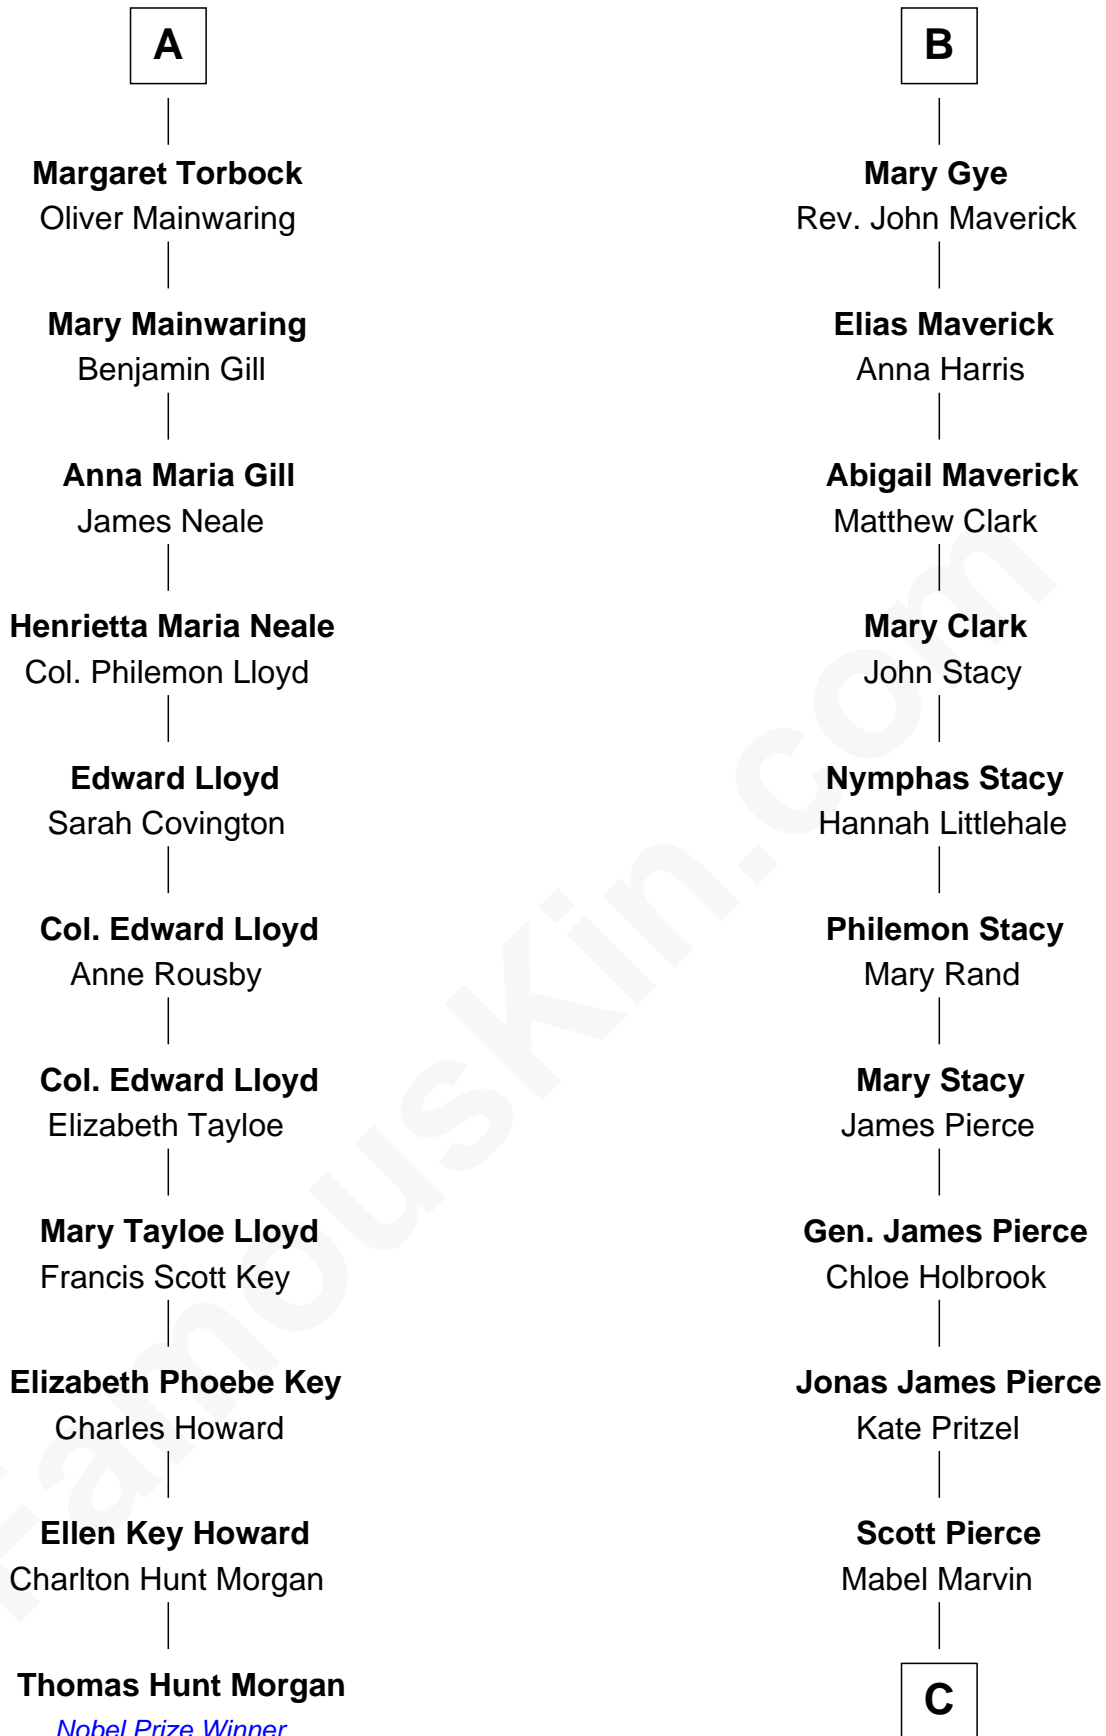

## Relationship Chart of Thomas Hunt Morgan

*Nobel Prize Winner in Physiology or Medicine*

17th cousin 1 time removed of

## Barbara (Pierce) Bush

*First Lady of President George H.W. Bush*

**C**

**Marvin Pierce**  
Pauline Robinson

**Barbara (Pierce) Bush**  
*First Lady of George H.W. Bush*

FamousKin.com