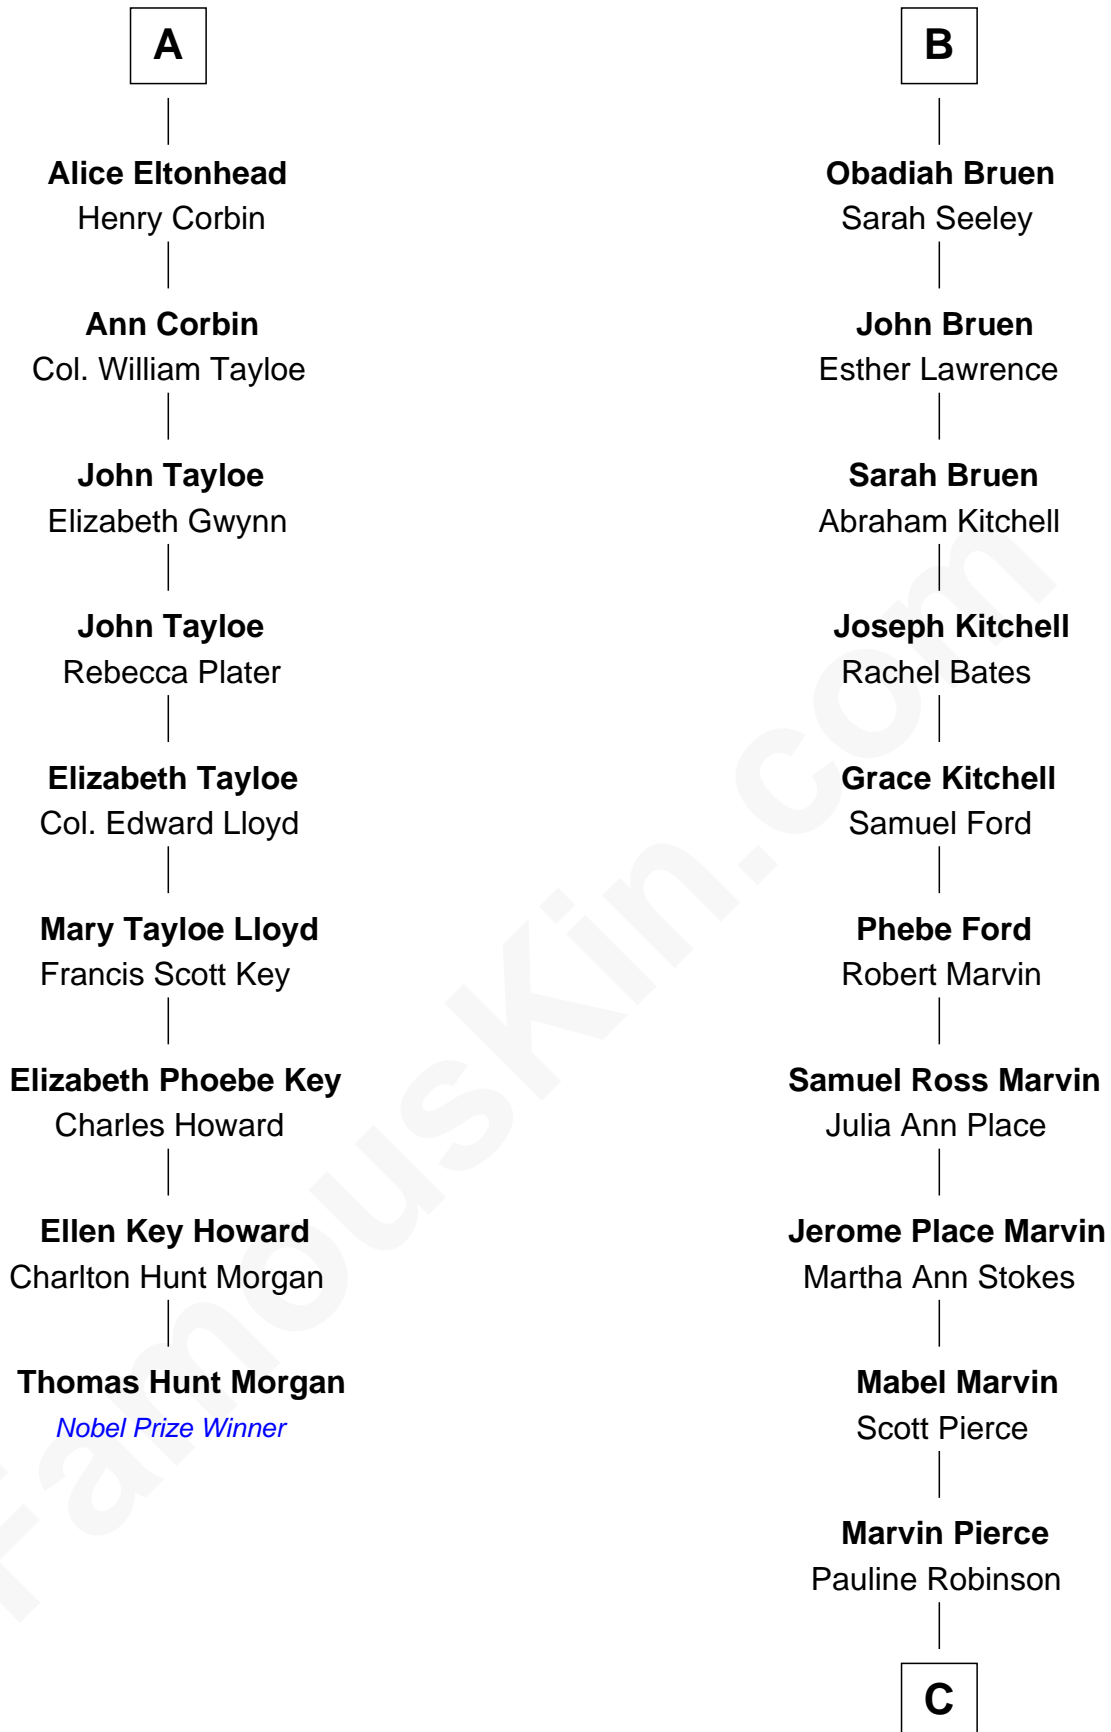

## Relationship Chart of

### Thomas Hunt Morgan

*Nobel Prize Winner in Physiology or Medicine*

15th cousin 3 times removed of

**George W. Bush**  
*43rd U.S. President*

**Sir John Savage**  
Maud de Swinnerton

**C**

**Barbara Pierce**

George Herbert Walker Bush

**George W. Bush**

*43rd U.S. President*

FamousKin.com